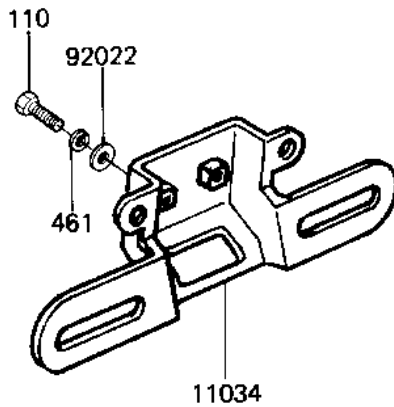

1982 GPz PARTS DIAGRAM

TAILLIGHT

F2720-0095

1982 GPz PARTS LIST

TAILLIGHT

ITEM NAME	PART NUMBER	QUANTITY
GASKET,TAIL LAMP (Ref # 11009)	11009-1221	1
BRACKET (Ref # 11034)	11034-1922	1
LAMP-TAIL,BLACK (Ref # 23025)	23025-1038	1
LENS,TAIL LAMP (Ref # 23026)	23026-1021	1
BODY-COMP-TAIL LAMP,B (Ref # 23027)	23027-1025	1
WASHER 6.5X20X1.6T (Ref # 92022)	92022-125	4
COLLAR,6.8X10X21 (Ref # 92027)	92027-1400	2
BULB,12V 32/3CP (Ref # 92069)	92069-059	2
DAMPER (Ref # 92075)	92075-1282	1
DAMPER,TAIL LAMP (Ref # 92075A)	92075-1367	2
BOLT-UPSET,6X20 (Ref # 110)	112G0620	2
BOLT-UPSET (Ref # 110A)	112G0630	2
SCREW-PAN-CROS (Ref # 220)	220C0465	2
WASHER SPRING 6MM (Ref # 461)	461F0600	2