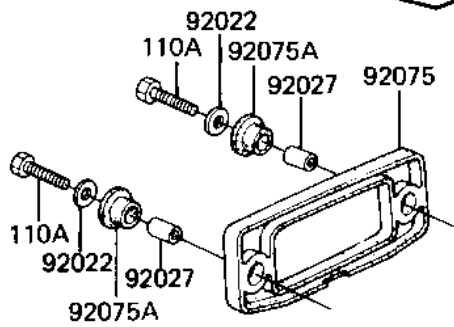

1982 GPz PARTS DIAGRAM

TAILLIGHT

F2720-0095

1982 GPz PARTS LIST

TAILLIGHT

ITEM NAME	PART NUMBER	QUANTITY
GASKET,TAIL LAMP (Ref # 11009)	11009-1221	1
BRACKET (Ref # 11034)	11034-1922	1
LAMP-TAIL,BLACK (Ref # 23025)	23025-1038	1
LENS,TAIL LAMP (Ref # 23026)	23026-1021	1
BODY-COMP-TAIL LAMP,B (Ref # 23027)	23027-1025	1
WASHER 6.5X20X1.6T (Ref # 92022)	92022-125	4
COLLAR,6.8X10X21 (Ref # 92027)	92027-1400	2
BULB,12V 32/3CP (Ref # 92069)	92069-059	2
DAMPER (Ref # 92075)	92075-1282	1
DAMPER,TAIL LAMP (Ref # 92075A)	92075-1367	2
BOLT-UPSET,6X20 (Ref # 110)	112G0620	2
BOLT-UPSET (Ref # 110A)	112G0630	2
SCREW-PAN-CROS (Ref # 220)	220C0465	2
WASHER SPRING 6MM (Ref # 461)	461F0600	2