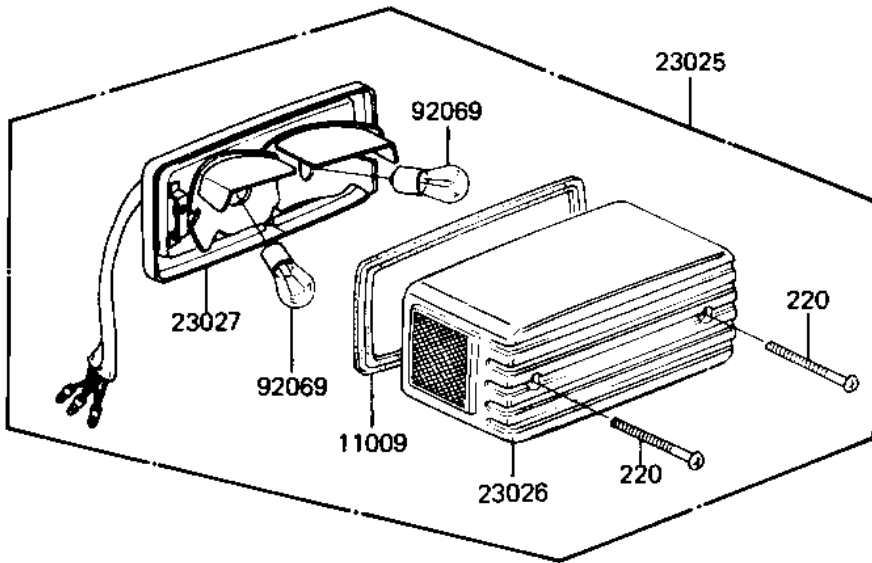

1982 GPz PARTS DIAGRAM

TAILLIGHT

F2720-0095

1982 GPz PARTS LIST

TAILLIGHT

ITEM NAME	PART NUMBER	QUANTITY
GASKET,TAIL LAMP (Ref # 11009)	11009-1221	1
BRACKET (Ref # 11034)	11034-1922	1
LAMP-TAIL,BLACK (Ref # 23025)	23025-1038	1
LENS,TAIL LAMP (Ref # 23026)	23026-1021	1
BODY-COMP-TAIL LAMP,B (Ref # 23027)	23027-1025	1
WASHER 6.5X20X1.6T (Ref # 92022)	92022-125	4
COLLAR,6.8X10X21 (Ref # 92027)	92027-1400	2
BULB,12V 32/3CP (Ref # 92069)	92069-059	2
DAMPER (Ref # 92075)	92075-1282	1
DAMPER,TAIL LAMP (Ref # 92075A)	92075-1367	2
BOLT-UPSET,6X20 (Ref # 110)	112G0620	2
BOLT-UPSET (Ref # 110A)	112G0630	2
SCREW-PAN-CROS (Ref # 220)	220C0465	2
WASHER SPRING 6MM (Ref # 461)	461F0600	2