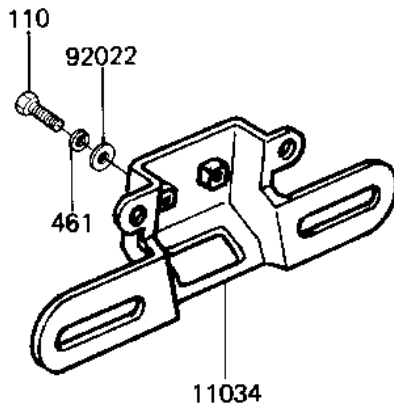

1983 GPz PARTS DIAGRAM

TAILLIGHT

F2720-0095

1983 GPz PARTS LIST

TAILLIGHT

ITEM NAME	PART NUMBER	QUANTITY
GASKET,TAIL LAMP (Ref # 11009)	11009-1221	1
BRACKET (Ref # 11034)	11034-1922	1
LAMP-TAIL,BLACK (Ref # 23025)	23025-1038	1
LENS,TAIL LAMP (Ref # 23026)	23026-1021	1
BODY-COMP-TAIL LAMP,B (Ref # 23027)	23027-1025	1
WASHER 6.5X20X1.6T (Ref # 92022)	92022-125	4
COLLAR,6.8X10X21 (Ref # 92027)	92027-1400	2
BULB,12V 32/3CP (Ref # 92069)	92069-059	2
DAMPER (Ref # 92075)	92075-1282	1
DAMPER,TAIL LAMP (Ref # 92075A)	92075-1367	2
BOLT-UPSET,6X20 (Ref # 110)	112G0620	2
BOLT-UPSET (Ref # 110A)	112G0630	2
SCREW-PAN-CROS (Ref # 220)	220C0465	2
WASHER SPRING 6MM (Ref # 461)	461F0600	2