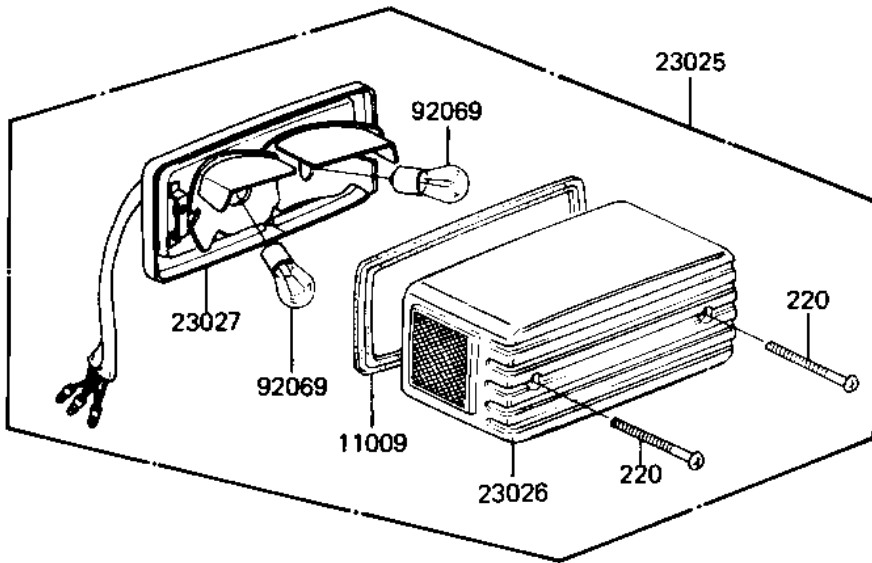

1983 GPz PARTS DIAGRAM

TAILLIGHT

F2720-0095

1983 GPz PARTS LIST

TAILLIGHT

ITEM NAME	PART NUMBER	QUANTITY
GASKET,TAIL LAMP (Ref # 11009)	11009-1221	1
BRACKET (Ref # 11034)	11034-1922	1
LAMP-TAIL,BLACK (Ref # 23025)	23025-1038	1
LENS,TAIL LAMP (Ref # 23026)	23026-1021	1
BODY-COMP-TAIL LAMP,B (Ref # 23027)	23027-1025	1
WASHER 6.5X20X1.6T (Ref # 92022)	92022-125	4
COLLAR,6.8X10X21 (Ref # 92027)	92027-1400	2
BULB,12V 32/3CP (Ref # 92069)	92069-059	2
DAMPER (Ref # 92075)	92075-1282	1
DAMPER,TAIL LAMP (Ref # 92075A)	92075-1367	2
BOLT-UPSET,6X20 (Ref # 110)	112G0620	2
BOLT-UPSET (Ref # 110A)	112G0630	2
SCREW-PAN-CROS (Ref # 220)	220C0465	2
WASHER SPRING 6MM (Ref # 461)	461F0600	2