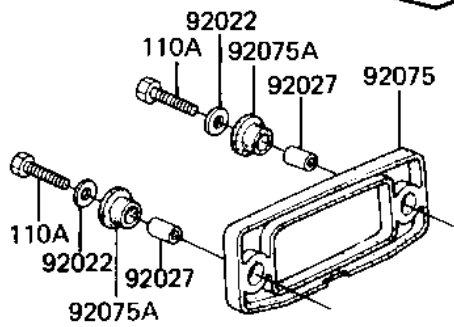

1983 GPz PARTS DIAGRAM

TAILLIGHT

F2720-0095

1983 GPz PARTS LIST

TAILLIGHT

ITEM NAME	PART NUMBER	QUANTITY
GASKET,TAIL LAMP (Ref # 11009)	11009-1221	1
BRACKET (Ref # 11034)	11034-1922	1
LAMP-TAIL,BLACK (Ref # 23025)	23025-1038	1
LENS,TAIL LAMP (Ref # 23026)	23026-1021	1
BODY-COMP-TAIL LAMP,B (Ref # 23027)	23027-1025	1
WASHER 6.5X20X1.6T (Ref # 92022)	92022-125	4
COLLAR,6.8X10X21 (Ref # 92027)	92027-1400	2
BULB,12V 32/3CP (Ref # 92069)	92069-059	2
DAMPER (Ref # 92075)	92075-1282	1
DAMPER,TAIL LAMP (Ref # 92075A)	92075-1367	2
BOLT-UPSET,6X20 (Ref # 110)	112G0620	2
BOLT-UPSET (Ref # 110A)	112G0630	2
SCREW-PAN-CROS (Ref # 220)	220C0465	2
WASHER SPRING 6MM (Ref # 461)	461F0600	2