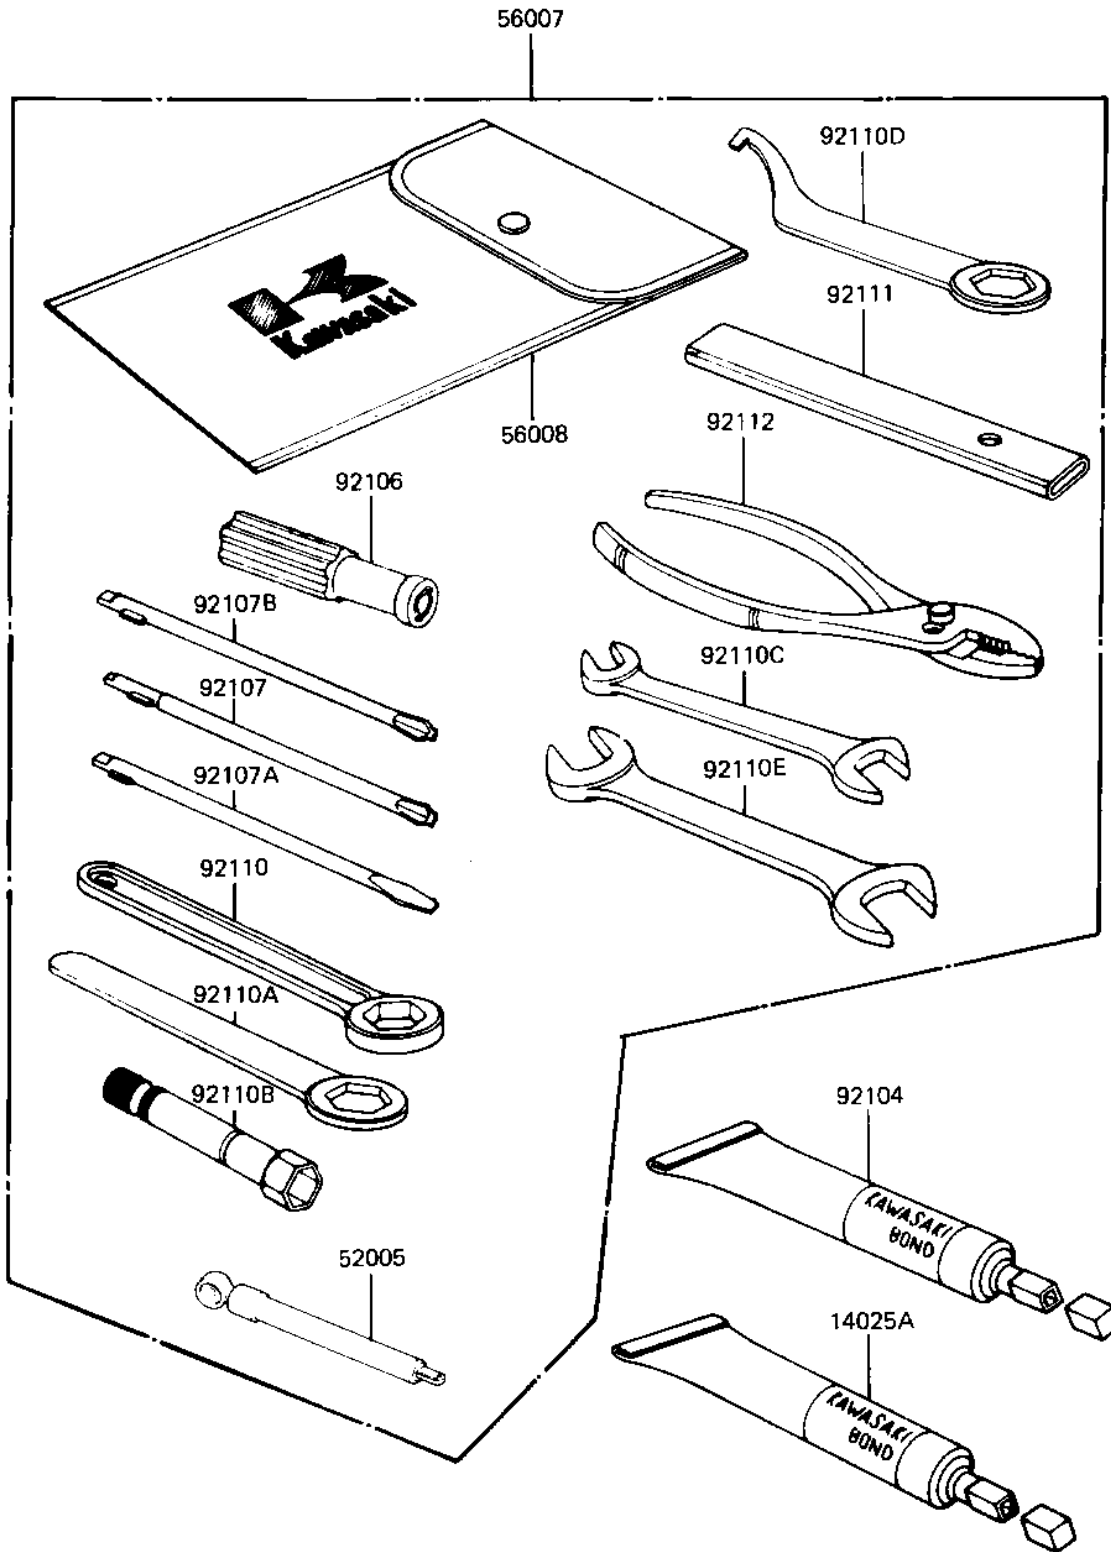

1983 GPz PARTS DIAGRAM

OWNER TOOLS (KZ550-H1)

F2810-0069

1983 GPz PARTS LIST

OWNER TOOLS (KZ550-H1)

ITEM NAME	PART NUMBER	QUANTITY
BOND,#10 (Ref # 14025A)	56019-120	1
GAUGE,AIR,3.5KG/CM2 (Ref # 52005)	52005-1031	1
TOOLKIT (Ref # 56007)	56007-1081	1
BAG,TOOL (Ref # 56008)	56008-009	1
LIQUID GASKET (Ref # 92104)	92104-002	1
GRIP,SCREW DRIVER (Ref # 92106)	92106-1001	1
TOOL-DRIVER (Ref # 92107)	92107-1052	1
TOOL-DRIVER (Ref # 92107)	92107-1052	1
92107-1052 (Canada) (Ref # 92107A)	92107-007	1
92107-1002 (Canada) (Ref # 92107B)	92107-008	1
TOOL-WRENCH,BOX END,2 (Ref # 92110)	92110-1147	1
TOOL-WRENCH,BOX END,1 (Ref # 92110A)	92110-1151	1
WRENCH,SPARK PLUG (Ref # 92110B)	92110-1018	1
TOOL-WRENCH,OPEN END (Ref # 92110C)	92110-1038	1
TOOL-WRENCH,HOOK&BOXE (Ref # 92110D)	92110-1040	1
TOOL-WRENCH,HOOK&BOXE (Ref # 92110E)	92111-004	1
PLIERS,160MM (Ref # 92112)	92112-003	1