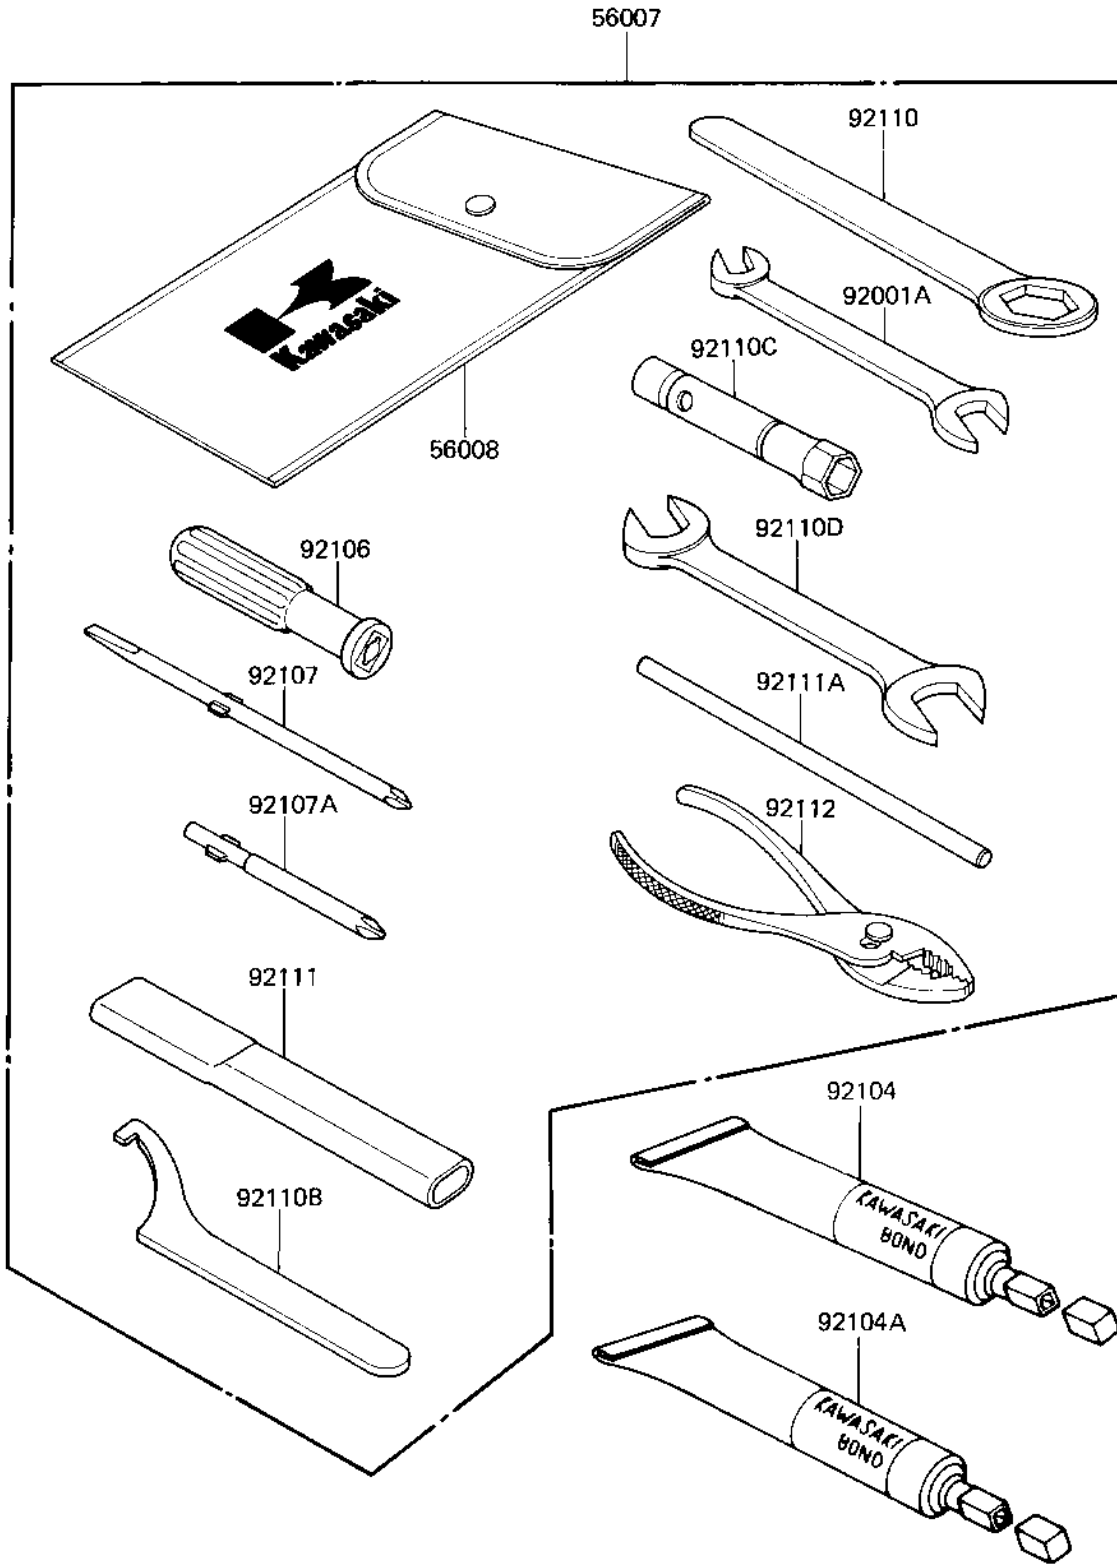

# 1983 GPz PARTS DIAGRAM

OWNER TOOLS (KZ550-H2)

F2810-0086

# 1983 GPz PARTS LIST

## OWNER TOOLS (KZ550-H2)

ITEM NAME	PART NUMBER	QUANTITY
TOOLKIT (Ref # 56007)	56007-1291	1
BAG,TOOLKIT (Ref # 56008)	56008-1019	1
LIQUID GASKET (Ref # 92104)	92104-002	1
GASKET-LIQUID,BLACK (Ref # 92104A)	92104-1003	1
GRIP,SCREW DRIVER (Ref # 92106)	92106-1001	1
TOOL-DRIVER (Ref # 92107)	92107-1052	1
SCREW DRIVER #3 PHLIP (Ref # 92107A)	92107-005	1
TOOL-WRENCH,BOX END,2 (Ref # 92110)	92110-1147	1
TOOL-WRENCH,OPEN END (Ref # 92110A)	92110-1038	1
TOOL-WRENCH,HOOK (Ref # 92110B)	92110-1042	1
TOOL-WRENCH (Ref # 92110C)	92110-1047	1
TOOL-WRENCH,OPEN END, (Ref # 92110D)	92110-1153	1
TOOL-WRENCH,OPEN END, (Ref # 92111)	92111-004	1
BAR,SPARK PLUG WRENCH (Ref # 92111A)	92111-005	1
PLIERS,160MM (Ref # 92112)	92112-003	1