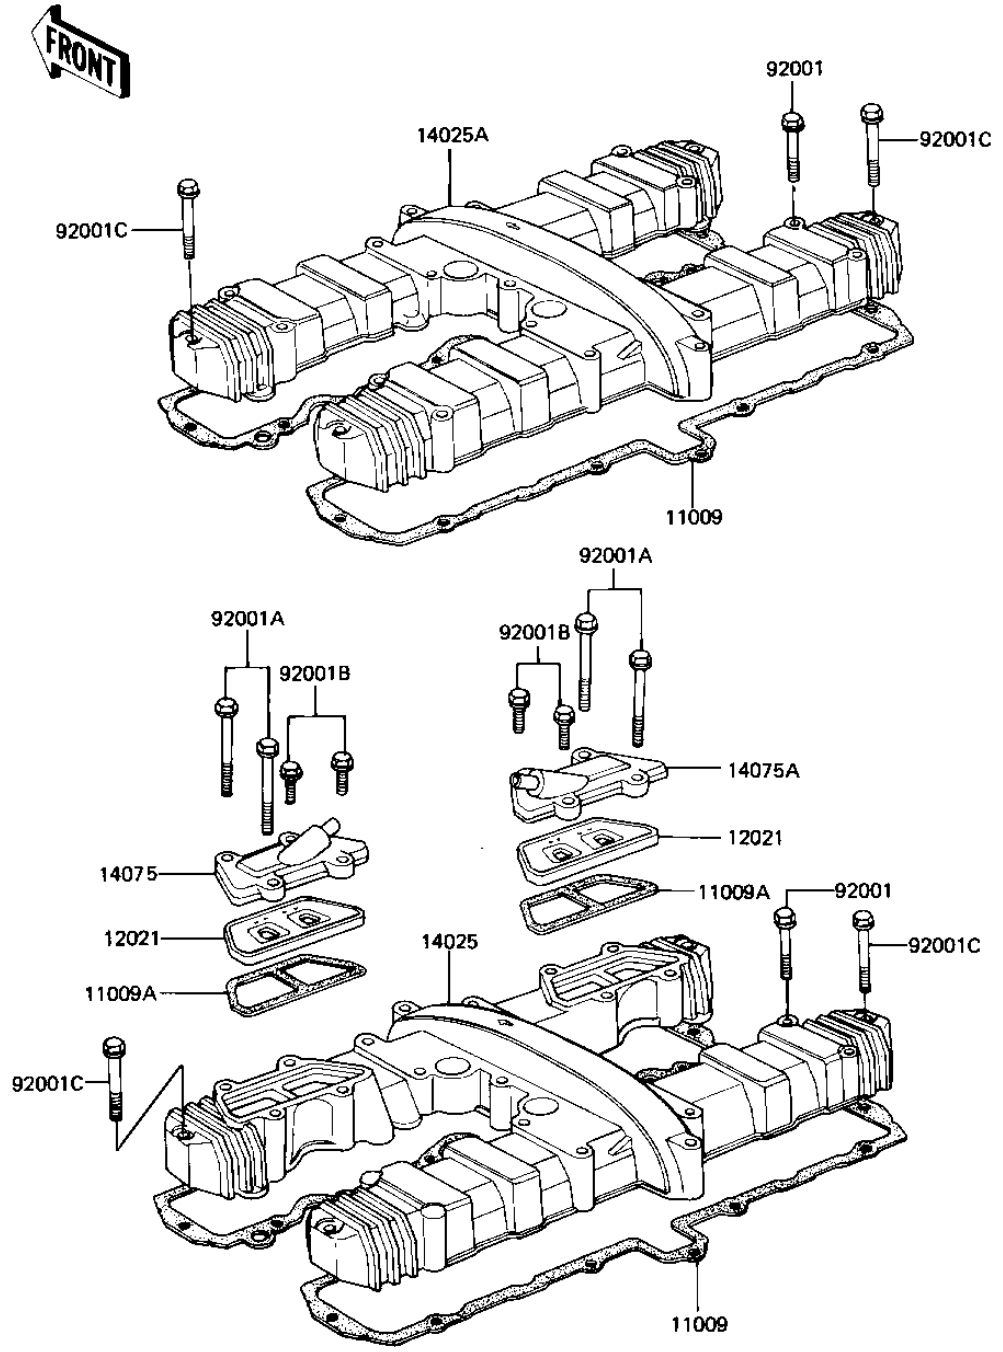

1982 Spectre PARTS DIAGRAM

CYLINDER HEAD COVER

E1112-0021

1982 Spectre PARTS LIST

CYLINDER HEAD COVER

| ITEM NAME | PART NUMBER | QUANTITY |
|---|-------------|----------|
| GASKET,CYLINDER HEAD (Ref # 11009) | 11009-1205 | 1 |
| GASKET,REED VALVE (Ref # 11009A) | 11060-1066 | 2 |
| VALVE-ASSY-REED (Ref # 12021) | 12021-1008 | 2 |
| COVER,CYLINDER HEAD,G (Ref # 14025) | 14025-1414 | 1 |
| COVER,CYLINDER HEAD,GOLD (Cana (Ref # 14025A) | 14025-1415 | 1 |
| CAP-ASSY,REED VALVE,L (Ref # 14075) | 14075-5020 | 1 |
| CAP-ASSY,REED VALVE,R (Ref # 14075A) | 14075-5021 | 1 |
| BOLT,FLANGED,6X45 (Ref # 92001) | 92001-1350 | 16 |
| BOLT,FLANGED,6X45 (Ref # 92001) | 92001-1350 | 20 |
| BOLT,FLANGED,6X70 (Ref # 92001A) | 92001-1351 | 4 |
| BOLT,FLANGED,6X22 (Ref # 92001B) | 92001-1352 | 4 |
| BOLT,FLANGED,6X52 (Ref # 92001C) | 92001-1353 | 4 |