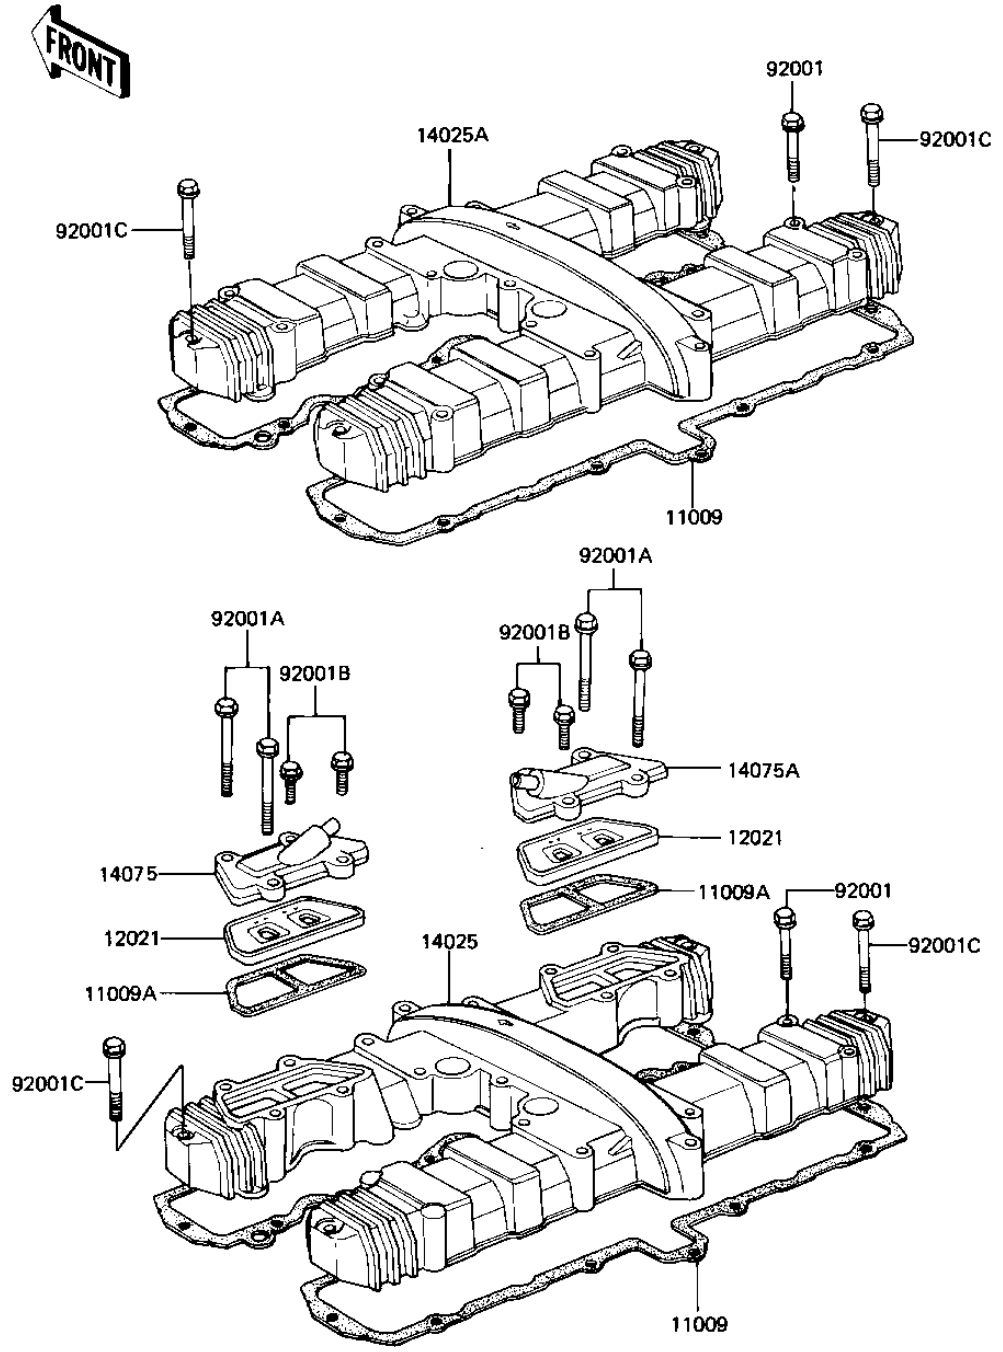

1983 Spectre PARTS DIAGRAM

CYLINDER HEAD COVER

E1112-0021

1983 Spectre PARTS LIST

CYLINDER HEAD COVER

ITEM NAME	PART NUMBER	QUANTITY
GASKET,CYLINDER HEAD (Ref # 11009)	11009-1205	1
GASKET,REED VALVE (Ref # 11009A)	11060-1066	2
VALVE-ASSY-REED (Ref # 12021)	12021-1008	2
COVER,CYLINDER HEAD,G (Ref # 14025)	14025-1414	1
COVER,CYLINDER HEAD,GOLD (Cana (Ref # 14025A)	14025-1415	1
CAP-ASSY,REED VALVE,L (Ref # 14075)	14075-5020	1
CAP-ASSY,REED VALVE,R (Ref # 14075A)	14075-5021	1
BOLT,FLANGED,6X45 (Ref # 92001)	92001-1350	16
BOLT,FLANGED,6X45 (Ref # 92001)	92001-1350	20
BOLT,FLANGED,6X70 (Ref # 92001A)	92001-1351	4
BOLT,FLANGED,6X22 (Ref # 92001B)	92001-1352	4
BOLT,FLANGED,6X52 (Ref # 92001C)	92001-1353	4