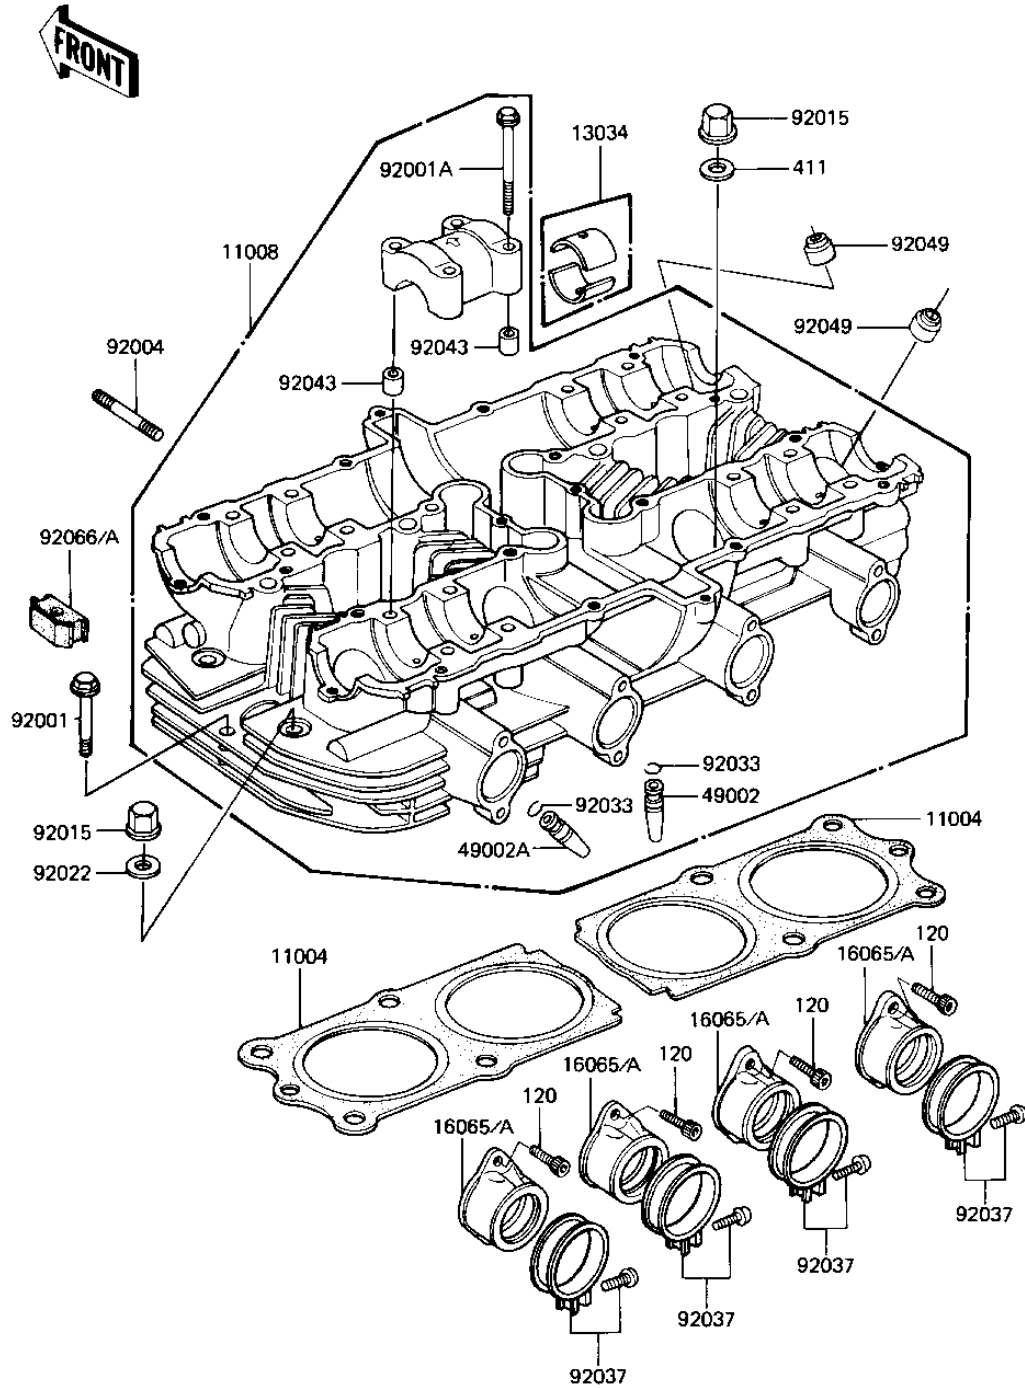

# 1983 Spectre PARTS DIAGRAM

## CYLINDER HEAD

E1111-0096

# 1983 Spectre PARTS LIST

## CYLINDER HEAD

ITEM NAME	PART NUMBER	QUANTITY
GASKET-HEAD,CYLINDER (Ref # 11004)	11004-1105	2
HEAD-COMP-CYLINDER,GO (Ref # 11008)	11008-1040	1
BUSHING,CAMSHAFT (Ref # 13034)	13034-030	16
HOLDER-CARBERTOR (Ref # 16065A)	16065-1131	4
GUIDE,INLET VALVE (Ref # 49002)	12013-009	4
GUIDE,EXHAUST VALVE (Ref # 49002A)	49002-1002	4
BOLT,HEX HEAD,6X45 (Ref # 92001)	92003-092	2
BOLT,6X43 (Ref # 92001A)	92002-1881	16
STUD,8X30 (Ref # 92004)	92004-1069	8
NUT,CYLINDER HEAD (Ref # 92015)	92015-076	12
WASHER,10.5X22X1.6 (Ref # 92022)	92022-1005	4
CIRCLIP-VALVE (Ref # 92033)	92036-023	8
CLAMP,ID=53,BLACK (Ref # 92037)	92037-1304	4
PIN-DOWEL (Ref # 92043)	92042-007	8
OIL SEAL,RV37129.5 (Ref # 92049)	92049-016	8
PLUG,CYLNDR HD COVER (Ref # 92066A)	92066-1106	4
BOLT-SOCKET,6X16,BLAC (Ref # 120)	120S0616	8
WASHER PLAIN 10MM (Ref # 411)	411B1000	8