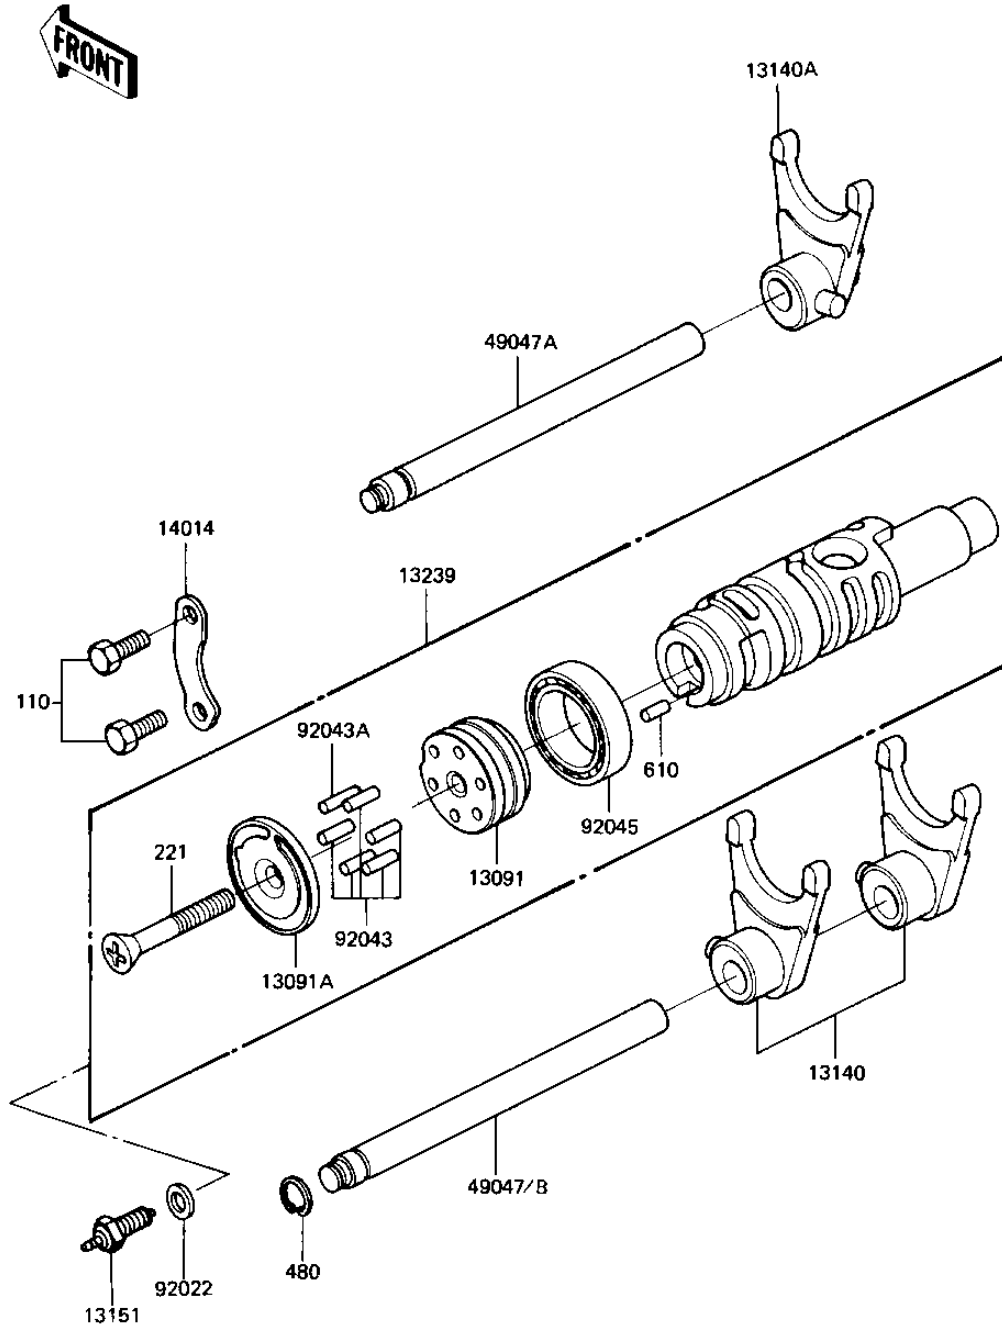

1983 Spectre PARTS DIAGRAM

GEAR CHANGE DRUM & FORKS

E1362-0058

1983 Spectre PARTS LIST

GEAR CHANGE DRUM & FORKS

ITEM NAME	PART NUMBER	QUANTITY
HOLDER,CHANGE DRM PIN (Ref # 13091)	13091-1103	1
HOLDER,CHANGE DRUM PI (Ref # 13091A)	13091-1104	1
FORK-SHIFT (Ref # 13140)	13140-1045	2
FORK-SHIFT (Ref # 13140A)	13140-1046	1
SWITCH,NEUTRAL (Ref # 13151)	13151-1007	1
DRUM-ASSY-CHANGE (Ref # 13239)	13239-1108	1
PLATE-POSITION (Ref # 14014)	14014-1015	1
ROD-SHIFT (Ref # 49047A)	49047-1014	1
ROD-SHIFT (Ref # 49047B)	49047-1019	1
GASKET CHECK VALVE (Ref # 92022)	92065-058	1
PIN GEAR CHANGE DRUM (Ref # 92043)	92042-014	5
PIN-CHANGE DRUM (Ref # 92043A)	92042-020	1
BEARING-BALL,6806 (Ref # 92045)	92045-1035	1
BOLT-UPSET,6X16 (Ref # 110)	112G0616	2
SCREW-CSK-CROS,6X45 (Ref # 221)	221B0645	1
CIRCLIP 12MM (Ref # 480)	480J1200	1
PIN DOWEL 4X10 (Ref # 610)	610A0410	1