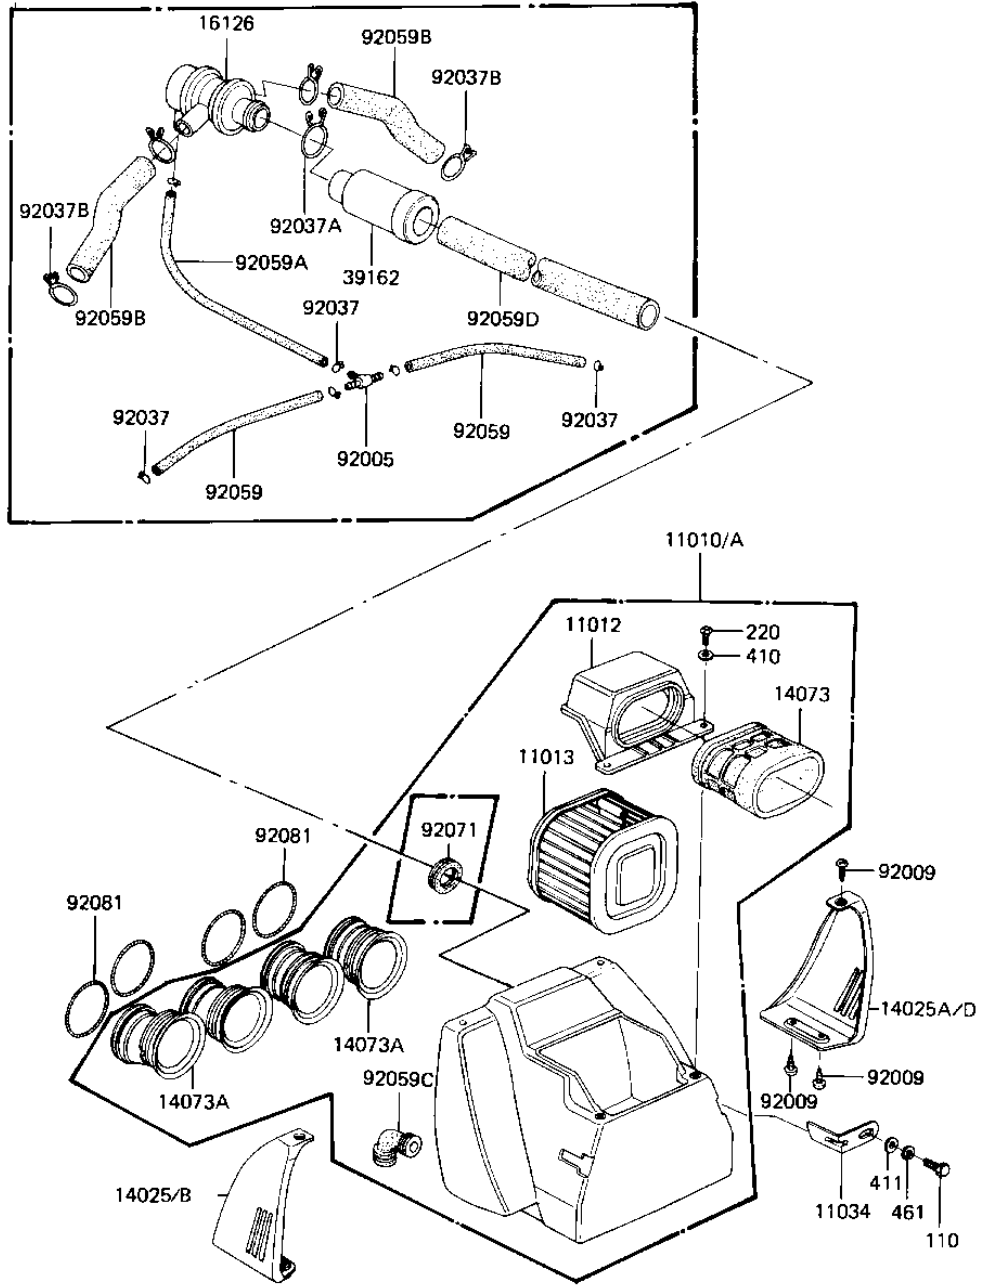

1982 Spectre PARTS DIAGRAM

AIR CLEANER

E1130-0100

1982 Spectre PARTS LIST

AIR CLEANER

ITEM NAME	PART NUMBER	QUANTITY
FILTER-ASSY-AIR (Canada) (Ref # 11010)	11010-1115	1
FILTER-ASSY-AIR (Ref # 11010A)	11010-1143	1
CAP,AIR FILTER (Ref # 11012)	11012-1167	1
ELEMENT,AIR CLNR (Ref # 11013)	11013-1037	1
BRACKET,AIR CLEANER (Ref # 11034)	32070-038	2
COVER,AIR FILTER,LH,B (Ref # 14025)	14025-1507	1
COVER,AIR FILTER,RH,B (Ref # 14025A)	14025-1508	1
DUCT,AIR FILTER,INTAK (Ref # 14073)	14073-1049	1
DUCT,AIR FILTER,OUTLE (Ref # 14073A)	14073-1055	4
VALVE ASSY,AIR SWITCH (Ref # 16126)	16126-1014	1
SILENCER (Ref # 39162)	39162-1003	1
FITTING,TUBE (Ref # 92005)	92005-1017	1
SCREW,TAPPING,5X12,BL (Ref # 92009)	92009-1138	6
CLAMP-PIPE (Ref # 92037)	92037-072	6
CLAMP (Ref # 92037A)	92037-1076	1
CLAMP,BREATHER TUBE (Ref # 92037B)	92037-213	4
TUBE,VACUUM,LONG (Ref # 92059)	92059-1162	2
TUBE,VACUUM,LONG (Ref # 92059A)	92059-1162	1
TUBE,14X20X89 (Ref # 92059B)	92059-1155	2
TUBE,AIR FILTER BLEED (Ref # 92059C)	92059-1170	1
TUBE,14X20X340 (Ref # 92059D)	92059-1171	1
GROMMET,AIR FILTER (Ref # 92071)	92071-1042	1
SPRING,COIL,BLACK (Ref # 92081)	92081-1457	4
BOLT-UPSET,6X12 (Ref # 110)	112G0612	2
SCREW PAN HEAD 6X12 (Ref # 220)	220B0612	2
WASHER PLAIN 6MM (Ref # 410)	410B0600	2
WASHER PLAIN 6MM (Ref # 411)	411B0600	2
WASHER SPRING 6MM (Ref # 461)	461F0600	2