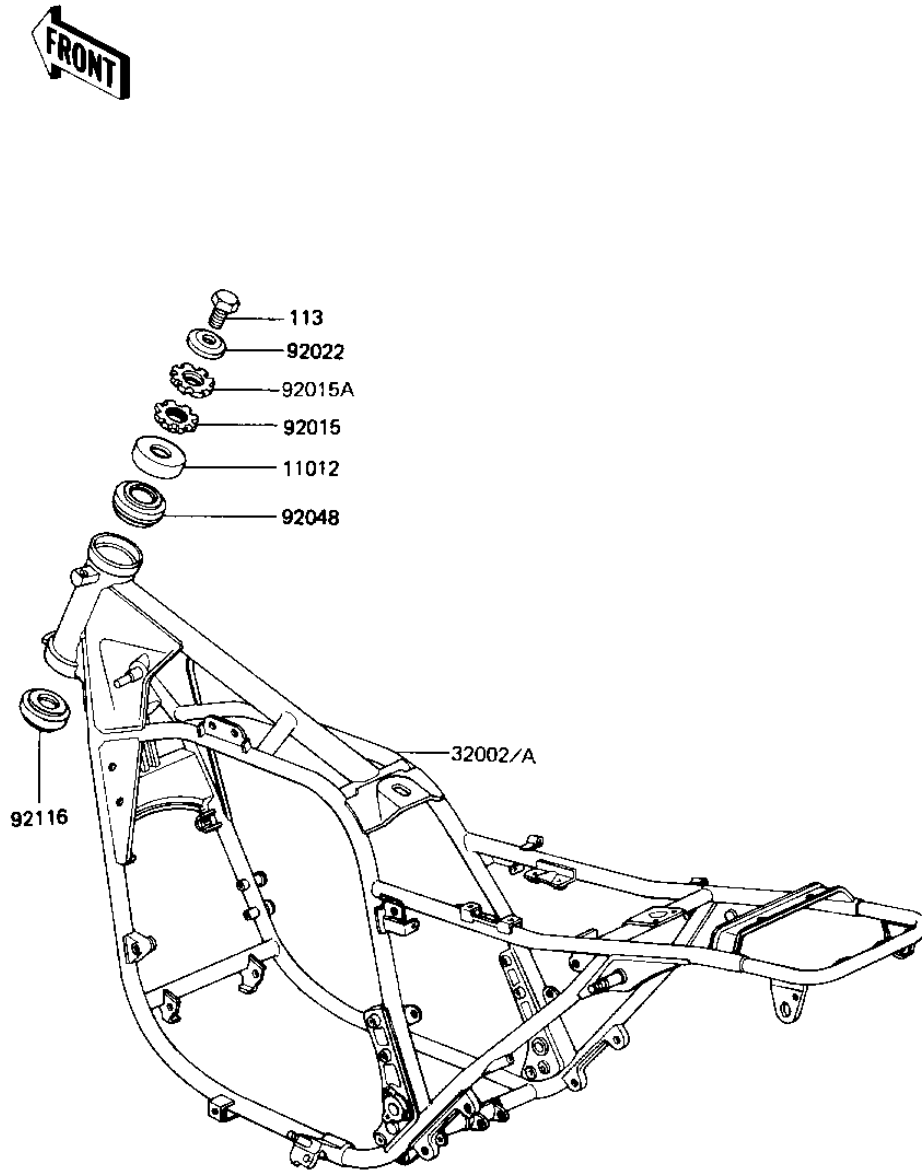

1983 Spectre PARTS DIAGRAM

FRAME

F2120-0156

1983 Spectre PARTS LIST

FRAME

ITEM NAME	PART NUMBER	QUANTITY
CAP,STEERING STEM (Ref # 11012)	46098-017	1
FRAME-COMP,US (Ref # 32002A)	32002-1514	1
NUT (Ref # 92015)	92015-1128	1
NUT (Ref # 92015A)	92015-1129	1
WASHER (Ref # 92022)	92022-1229	1
BEARING,STEERING STEM (Ref # 92048)	92047-017	1
BRG,ROLLER,HR320/28XJ (Ref # 92116)	92116-1009	1
BOLT-SMALL-FINE (Ref # 113)	113G1425	1