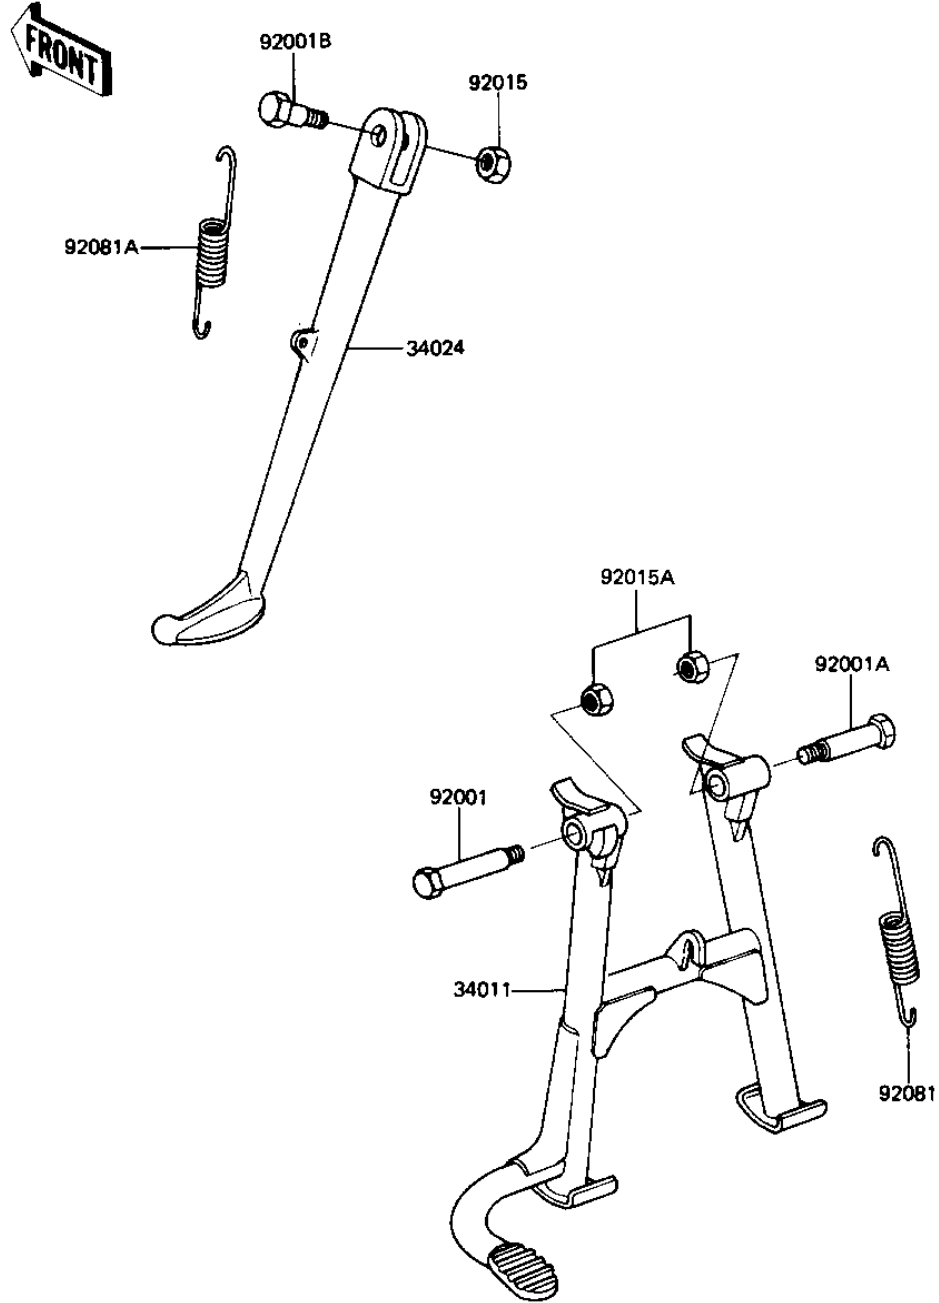

# 1982 Spectre PARTS DIAGRAM

STANDS

F2190-0063

# 1982 Spectre PARTS LIST

## STANDS

ITEM NAME	PART NUMBER	QUANTITY
STAND-MAIN (Ref # 34011)	34011-1034	1
STAND-SIDE (Ref # 34024)	34024-1015	1
BOLT,FLANGED,8X38 (Ref # 92001)	92001-1377	1
BOLT,CENTER STAND (Ref # 92001A)	92001-1411	1
BOLT,8X160,BLACK (Ref # 92001B)	92001-1543	1
NUT,LOCK,10MM,BLACK (Ref # 92015)	92015-1188	1
NUT,LOCK,10MM (Ref # 92015A)	92019-021	2
SPRING,MAIN STAND (Ref # 92081)	34023-012	1
SPRING,SIDE STAND (Ref # 92081A)	92081-1727	1