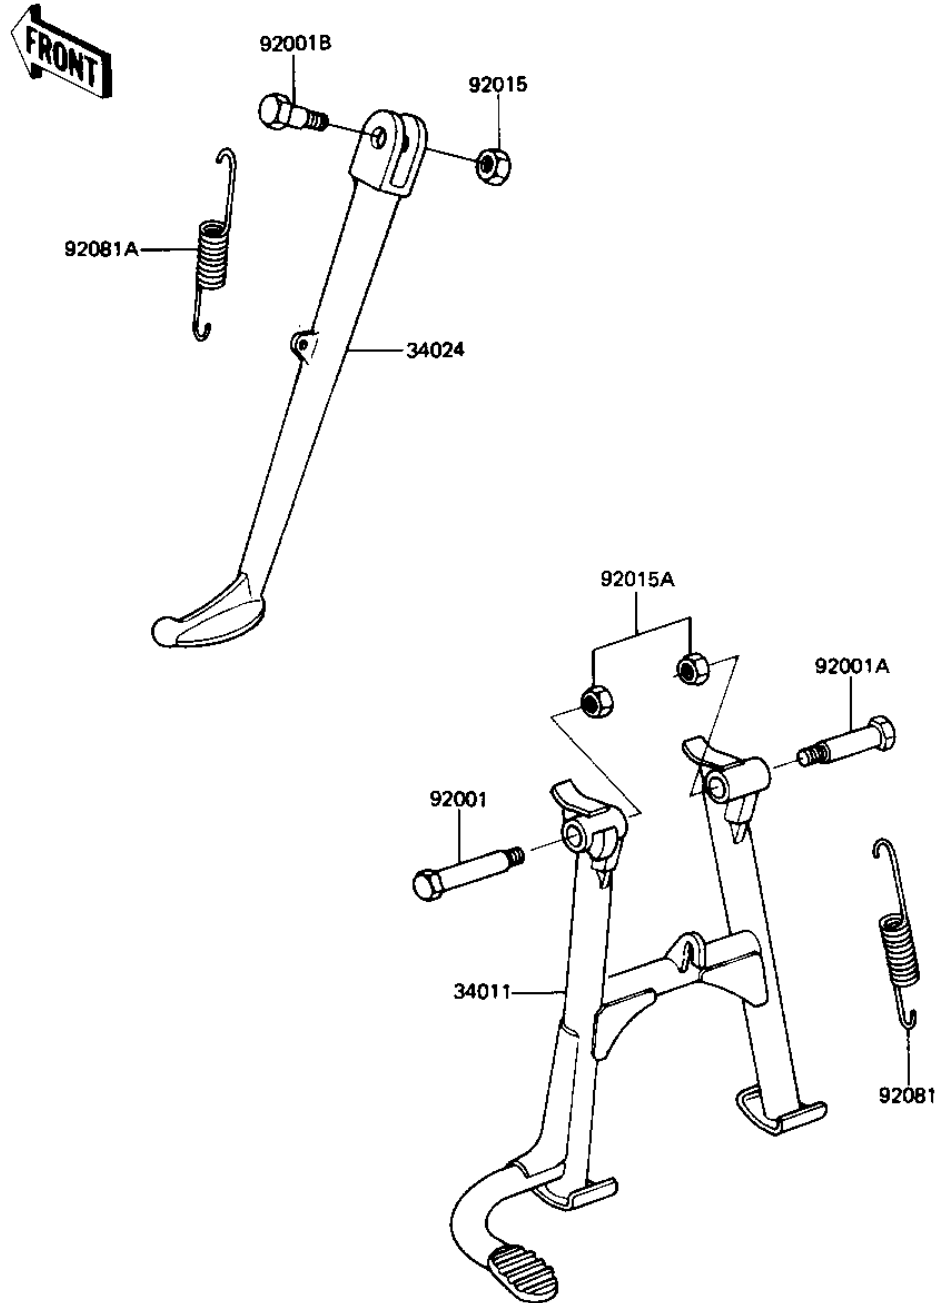

# 1983 Spectre PARTS DIAGRAM

STANDS

F2190-0063

# 1983 Spectre PARTS LIST

## STANDS

ITEM NAME	PART NUMBER	QUANTITY
STAND-MAIN (Ref # 34011)	34011-1034	1
STAND-SIDE (Ref # 34024)	34024-1015	1
BOLT,FLANGED,8X38 (Ref # 92001)	92001-1377	1
BOLT,CENTER STAND (Ref # 92001A)	92001-1411	1
BOLT,8X160,BLACK (Ref # 92001B)	92001-1543	1
NUT,LOCK,10MM,BLACK (Ref # 92015)	92015-1188	1
NUT,LOCK,10MM (Ref # 92015A)	92019-021	2
SPRING,MAIN STAND (Ref # 92081)	34023-012	1
SPRING,SIDE STAND (Ref # 92081A)	92081-1727	1