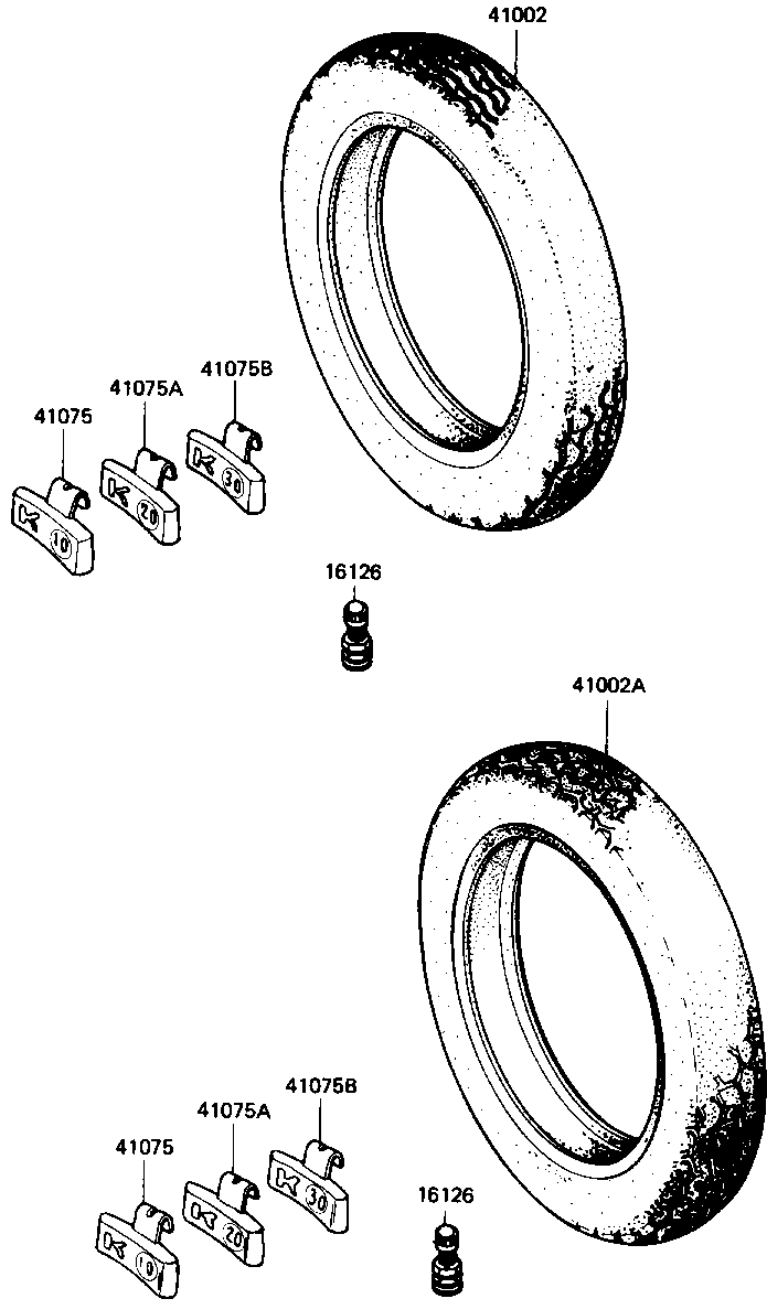

# 1982 Spectre PARTS DIAGRAM

TIRES

F2210-0014

# 1982 Spectre PARTS LIST

## TIRES

ITEM NAME	PART NUMBER	QUANTITY
VALVE (Ref # 16126)	16126-1136	2
TIRE 325H-19 F14 F (Ref # 41002)	41002-1252	1
TIRE 130/90-16 K427 R (Ref # 41002A)	41002-1253	1
BALANCER-WHEEL,10G (Ref # 41075)	41075-1011	AR
BALANCER-WHEEL,20G (Ref # 41075A)	41075-1012	AR
BALANCER-WHEEL,30G (Ref # 41075B)	41075-1013	AR