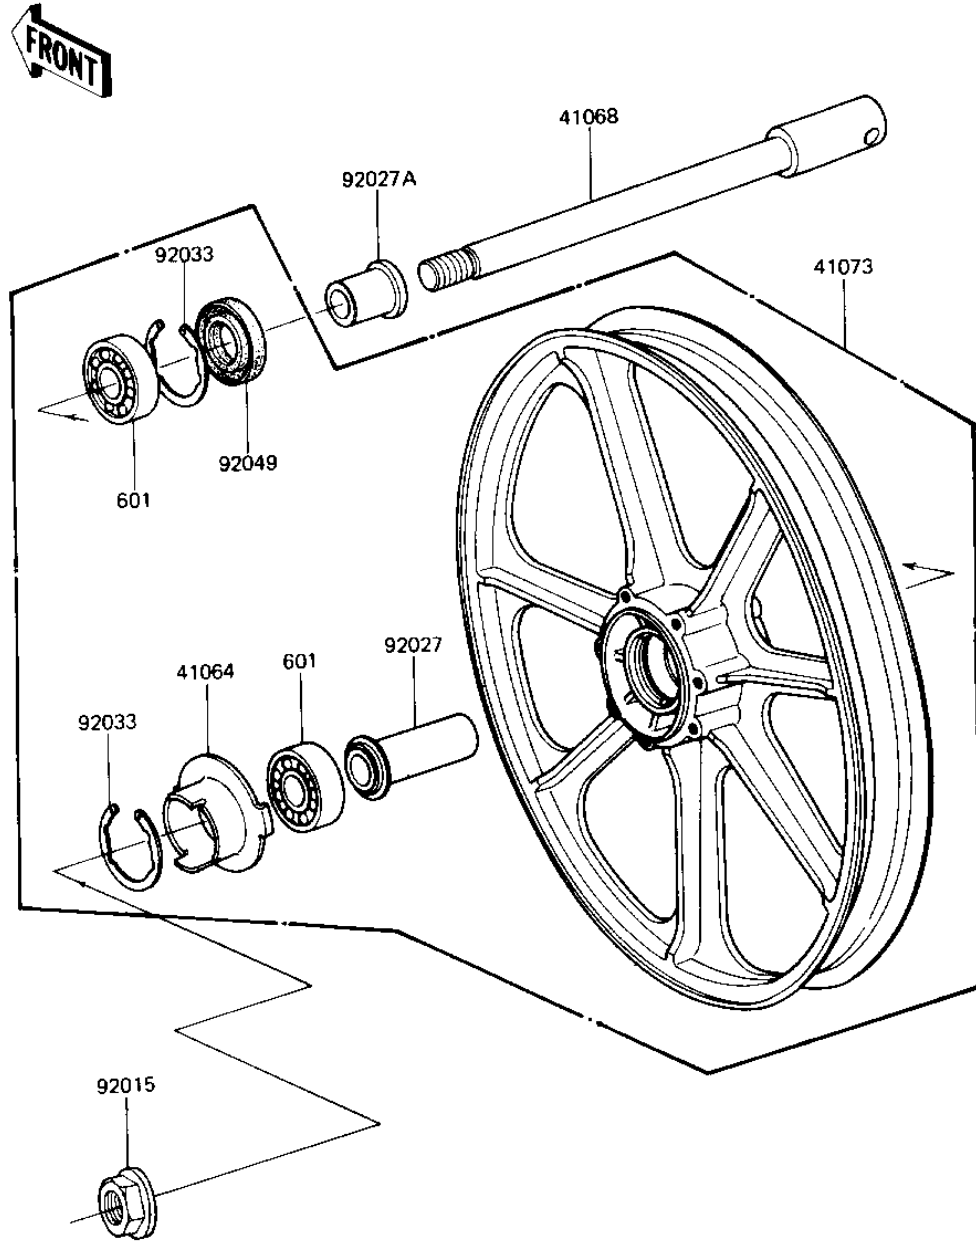

1983 Spectre PARTS DIAGRAM

FRONT WHEEL/HUB (KZ1100-D1)

F2230-0011

1983 Spectre PARTS LIST

FRONT WHEEL/HUB (KZ1100-D1)

ITEM NAME	PART NUMBER	QUANTITY
RECEIVER-SPEEDOMETER (Ref # 41064)	41064-1008	1
AXLE,FRONT,L=204M/M (Ref # 41068)	41068-1009	1
WHEEL-ASSY,FR,SOLID,G (Ref # 41073)	41073-1129-F6	1
NUT,14MM (Ref # 92015)	92015-1407	1
COLLAR,FR HUB L=55M/M (Ref # 92027)	92027-1223	1
COLLAR,FR AXLE L=30MM (Ref # 92027A)	92027-1225	1
CIRCLIP,42MM (Ref # 92033)	92033-1041	2
OIL SEAL,AG1144AO (Ref # 92049)	92049-1058	1
BEARING BALL #6302Z (Ref # 601)	601B6302Z	2