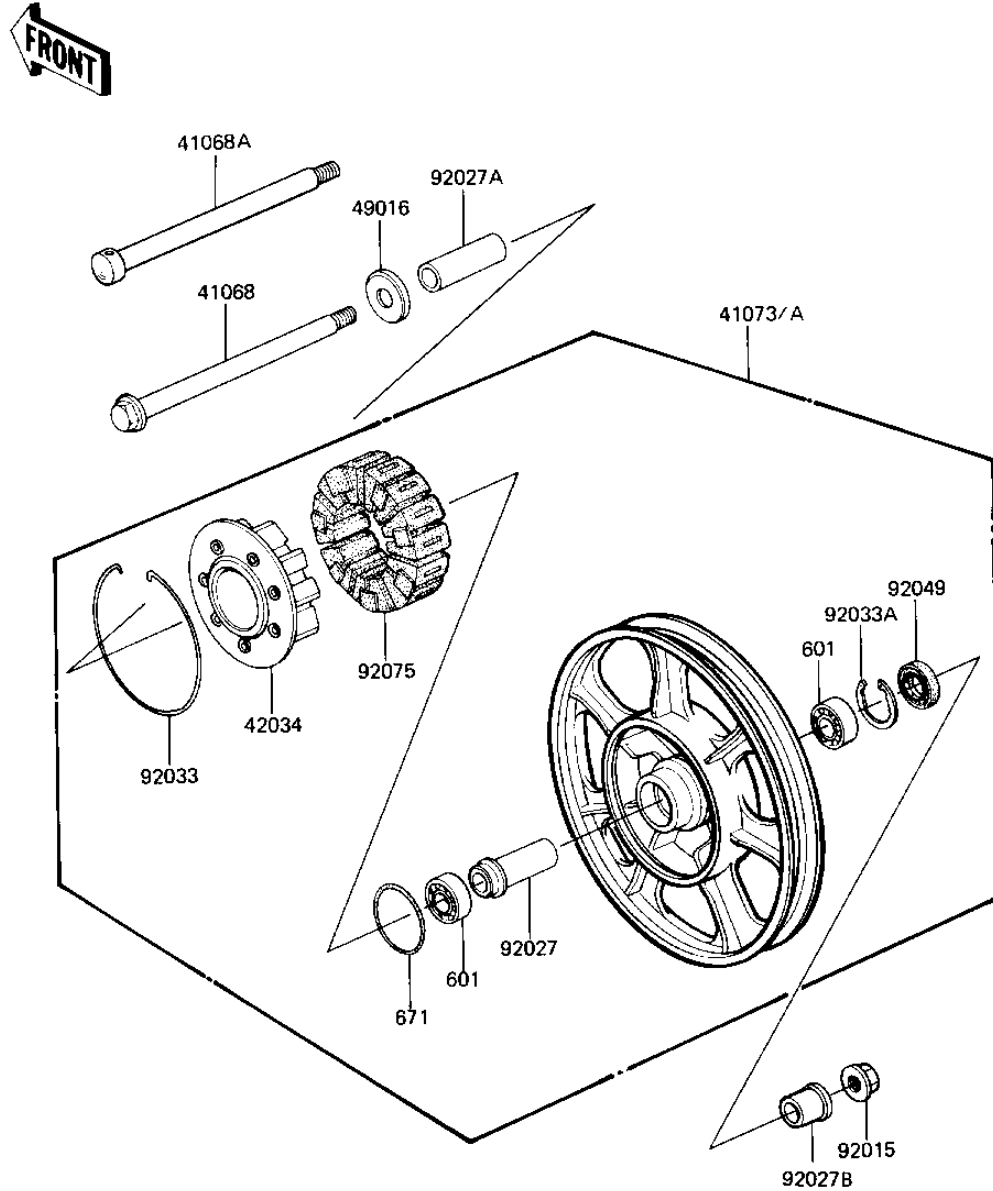

# 1982 Spectre PARTS DIAGRAM

REAR WHEEL/HUB

F2240-0097

# 1982 Spectre PARTS LIST

## REAR WHEEL/HUB

ITEM NAME	PART NUMBER	QUANTITY
AXLE,RR,L=286 (Ref # 41068)	41068-1088	1
WHEEL-ASSY,RR,SOLID,G (Ref # 41073)	41073-1185-F6	1
COUPLING,REAR HUB (Ref # 42034)	42034-1011	1
COVER (Ref # 49016)	49016-1019	1
NUT,FLANGED,18MM (Ref # 92015)	92015-2186	1
COLLAR (Ref # 92027)	92027-1124	1
COLLAR (Ref # 92027A)	92027-1126	1
COLLAR,FR AXLE,L=27 (Ref # 92027B)	92027-1318	1
RING,SNAP (Ref # 92033)	92033-1019	1
RING,SNAP,56.2M/M (Ref # 92033A)	92033-1043	1
SEAL-OIL (Ref # 92049)	92049-1061	1
DAMPER,REAR HUB,SHOCK (Ref # 92075)	92075-1121	1
BEARING,BALL,#6304ZZ (Ref # 601)	601B6304ZZ	2
"O" RING,80MM (Ref # 671)	671B2580	1