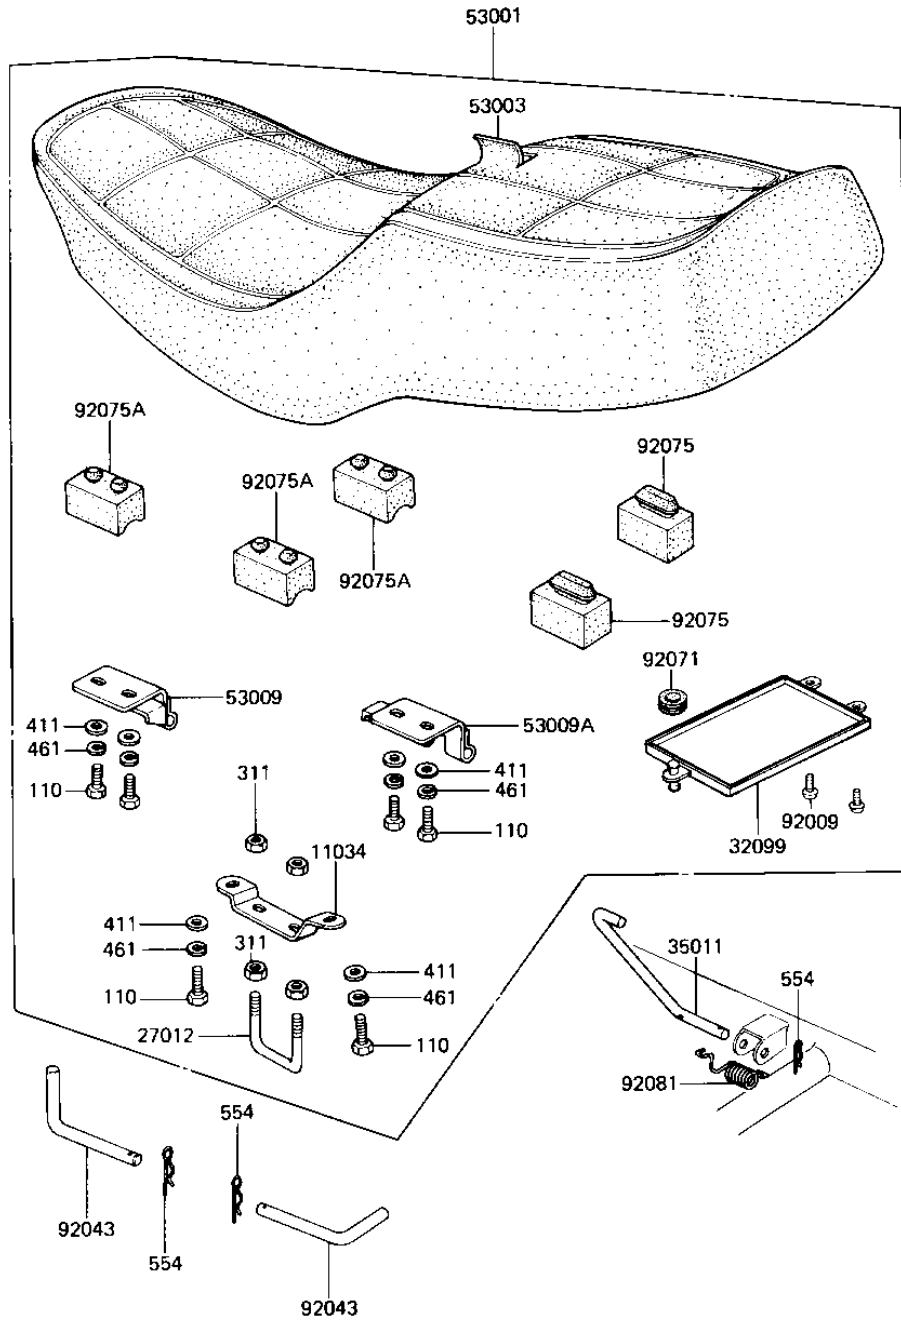

1982 Spectre PARTS DIAGRAM

SEAT

F2510-0151

1982 Spectre PARTS LIST

SEAT

ITEM NAME	PART NUMBER	QUANTITY
BRACKET,SEAT CATCH (Ref # 11034)	11034-1329	1
CATCH, SEAT (Ref # 27012)	53056-002	1
CASE (Ref # 32099)	32099-011	1
STAY,SEAT STAND (Ref # 35011)	35011-1034	1
SEAT-ASSY (Ref # 53001)	53001-1192	1
LEATHER,SEAT (Ref # 53003)	53003-1026	1
HINGE,SEAT,FRONT (Ref # 53009)	53009-1010	1
HING,RR (Ref # 53009A)	53009-1021	1
SCREW (Ref # 92009)	92009-1043	2
PIN,SEAT PIVOT (Ref # 92043)	92043-1021	2
GROMMET (Ref # 92071)	92071-056	1
DAMPER RUBBER (Ref # 92075)	92075-099	2
DAMPER RUBBER,SEAT (Ref # 92075A)	92075-139	3
SPRING,SEAT HOOK (Ref # 92081)	92081-1053	1
BOLT-UPSET,6X16 (Ref # 110)	112G0616	6
NUT 6MM (Ref # 311)	311B0600	4
WASHER PLAIN 6MM (Ref # 411)	411B0600	6
WASHER SPRING 6MM (Ref # 461)	461F0600	6
PIN-SNAP,5MM (Ref # 554)	554A0500	3