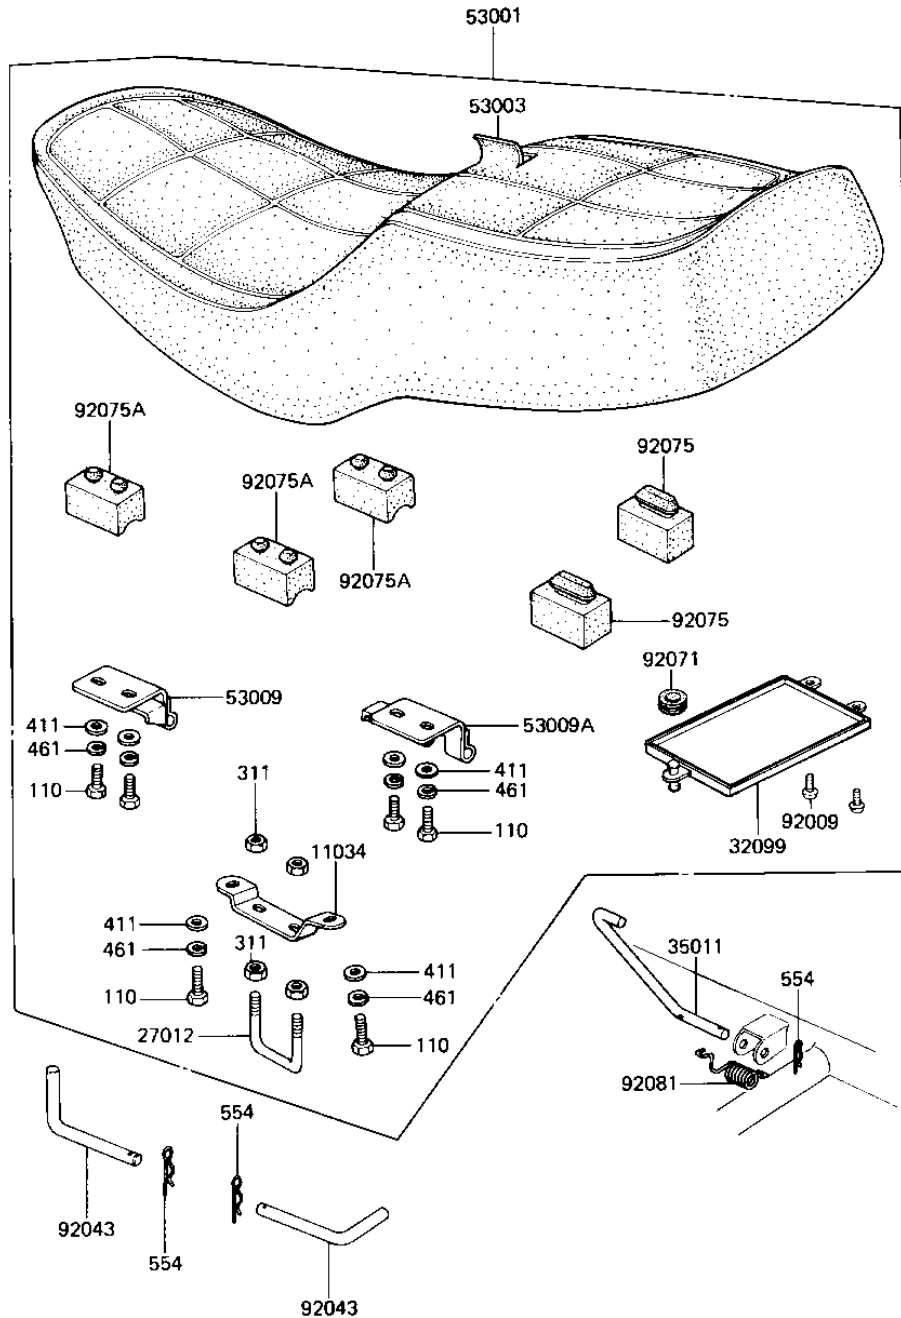

1983 Spectre PARTS DIAGRAM

SEAT

F2510-0151

1983 Spectre PARTS LIST

SEAT

ITEM NAME	PART NUMBER	QUANTITY
BRACKET,SEAT CATCH (Ref # 11034)	11034-1329	1
CATCH, SEAT (Ref # 27012)	53056-002	1
CASE (Ref # 32099)	32099-011	1
STAY,SEAT STAND (Ref # 35011)	35011-1034	1
SEAT-ASSY (Ref # 53001)	53001-1192	1
LEATHER,SEAT (Ref # 53003)	53003-1026	1
HINGE,SEAT,FRONT (Ref # 53009)	53009-1010	1
HING,RR (Ref # 53009A)	53009-1021	1
SCREW (Ref # 92009)	92009-1043	2
PIN,SEAT PIVOT (Ref # 92043)	92043-1021	2
GROMMET (Ref # 92071)	92071-056	1
DAMPER RUBBER (Ref # 92075)	92075-099	2
DAMPER RUBBER,SEAT (Ref # 92075A)	92075-139	3
SPRING,SEAT HOOK (Ref # 92081)	92081-1053	1
BOLT-UPSET,6X16 (Ref # 110)	112G0616	6
NUT 6MM (Ref # 311)	311B0600	4
WASHER PLAIN 6MM (Ref # 411)	411B0600	6
WASHER SPRING 6MM (Ref # 461)	461F0600	6
PIN-SNAP,5MM (Ref # 554)	554A0500	3