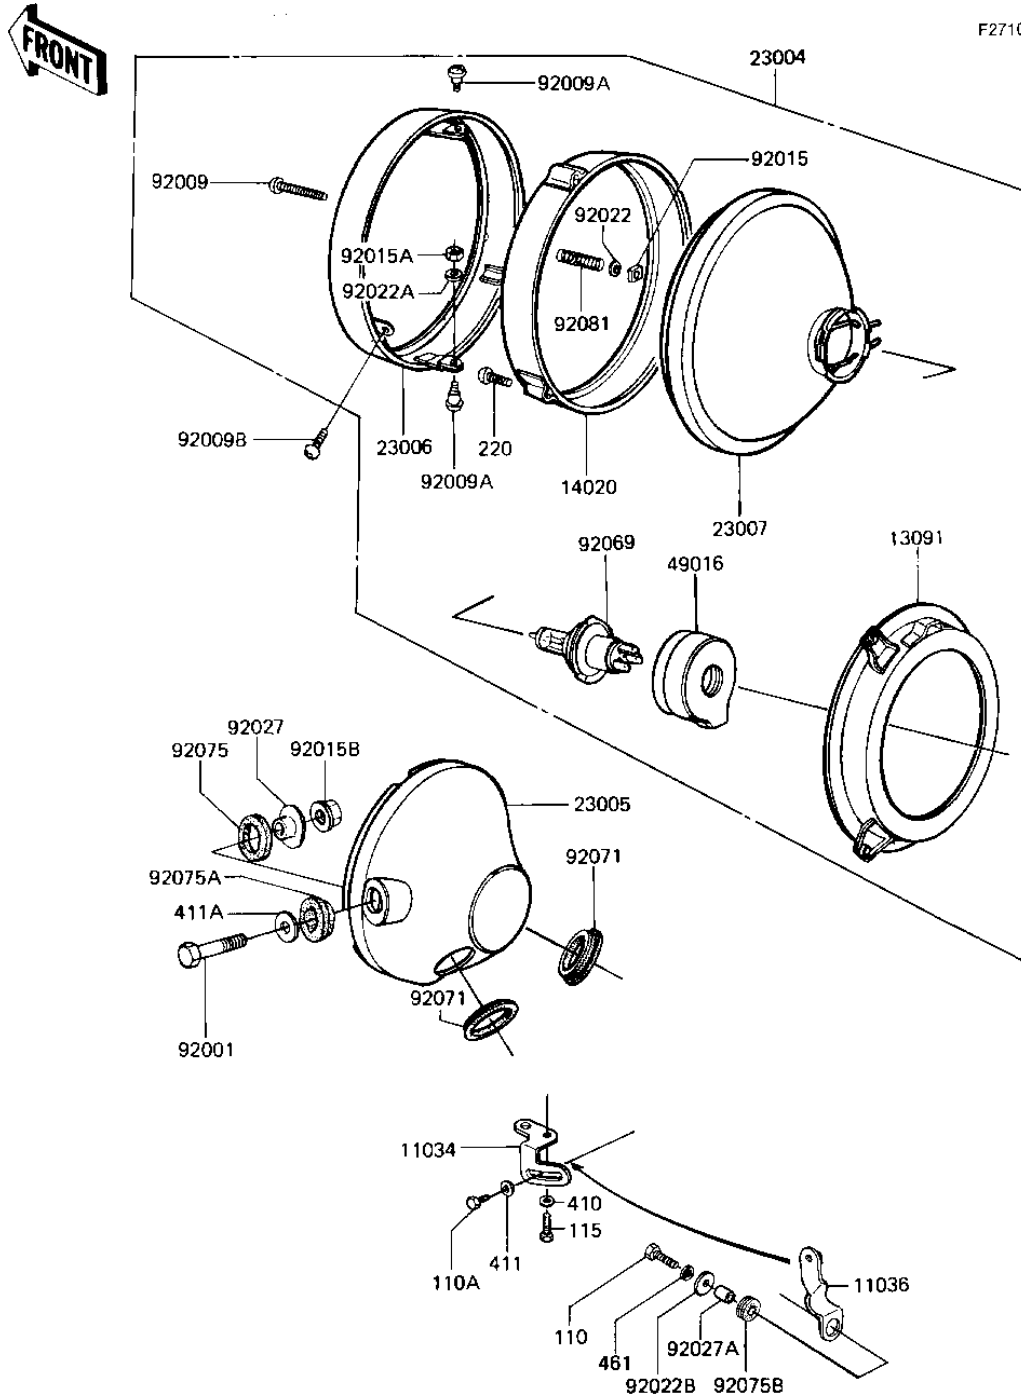

1982 Spectre PARTS DIAGRAM

HEADLIGHT (KZ1100-D1)

F2710-0142

1982 Spectre PARTS LIST

HEADLIGHT (KZ1100-D1)

ITEM NAME	PART NUMBER	QUANTITY
BRACKET, (Ref # 11034)	11034-1792	1
BRACKET-A,HEAD LAMP,B (Ref # 11036)	11036-1468	1
RING,HEAD LAMP MOUNT (Ref # 13091)	23074-001	1
RING,HEAD LAMP MOUNT (Ref # 14020)	23072-001	1
LAMP-HEAD (Ref # 23004)	23004-1066	1
BODY-HEAD LAMP,EBONY (Ref # 23005)	23005-1015-8G	1
RIM-LAMP,BLACK (Ref # 23006)	23006-1015	1
LENS UNIT,HEAD LAMP (Ref # 23007)	23007-1009	1
DUST COVER (Ref # 49016)	49016-1016	1
BOLT,10MM (Ref # 92001)	92007-024	2
SCREW FORCUS ADJUST (Ref # 92009)	23019-021	1
SCREW-PAN HEAD,5X12 (Ref # 92009A)	23019-023	2
SCREW,SPECIAL,5X14,BL (Ref # 92009B)	92009-1149	2
NUT,4MM (Ref # 92015)	23020-018	1
NUT,HEAD LAMP RIM FIT (Ref # 92015A)	23020-023	2
NUT,FLANGED,10MM (Ref # 92015B)	92015-1428	2
WASHER (Ref # 92022)	23021-004	1
WASHER-PLAIN,5MM (Ref # 92022A)	23021-012	2
WASHER 6.5X20X1.6T (Ref # 92022B)	92022-125	1
COLLAR,HEAD LIGHT (Ref # 92027)	23052-011	2
COLLAR,REAR FENDER (Ref # 92027A)	92027-162	1
BULB,12V-60/55W (Ref # 92069)	92069-1002	1
GROMMET (Ref # 92071)	92071-1008	2
DAMPER RUBBER (Ref # 92075)	23066-021	2
DAMPER RUBBER (Ref # 92075A)	23066-022	2
DAMPER RUBBER,RR FENR (Ref # 92075B)	92075-209	1
SPRING FOCUS ADJUST (Ref # 92081)	23014-005	1
BOLT-UPSET (Ref # 110)	112G0625	1
BOLT, 6X14, BLACK (Ref # 110A)	112C0614	1

1982 Spectre PARTS LIST

HEADLIGHT (KZ1100-D1)

ITEM NAME	PART NUMBER	QUANTITY
BOLT-SMALL,8X16,BLACK (Ref # 115)	115C0816	1
SCREW PAN HEAD 3X12 (Ref # 220)	220B0312	2
WASHER,PLAIN,8MM (Ref # 410)	92022-1554	1
WASHER PLAIN (Ref # 411)	411F0600	1
WASHER-PLAIN,10MM (Ref # 411A)	411D1000	2
WASHER SPRING 6MM (Ref # 461)	461F0600	1