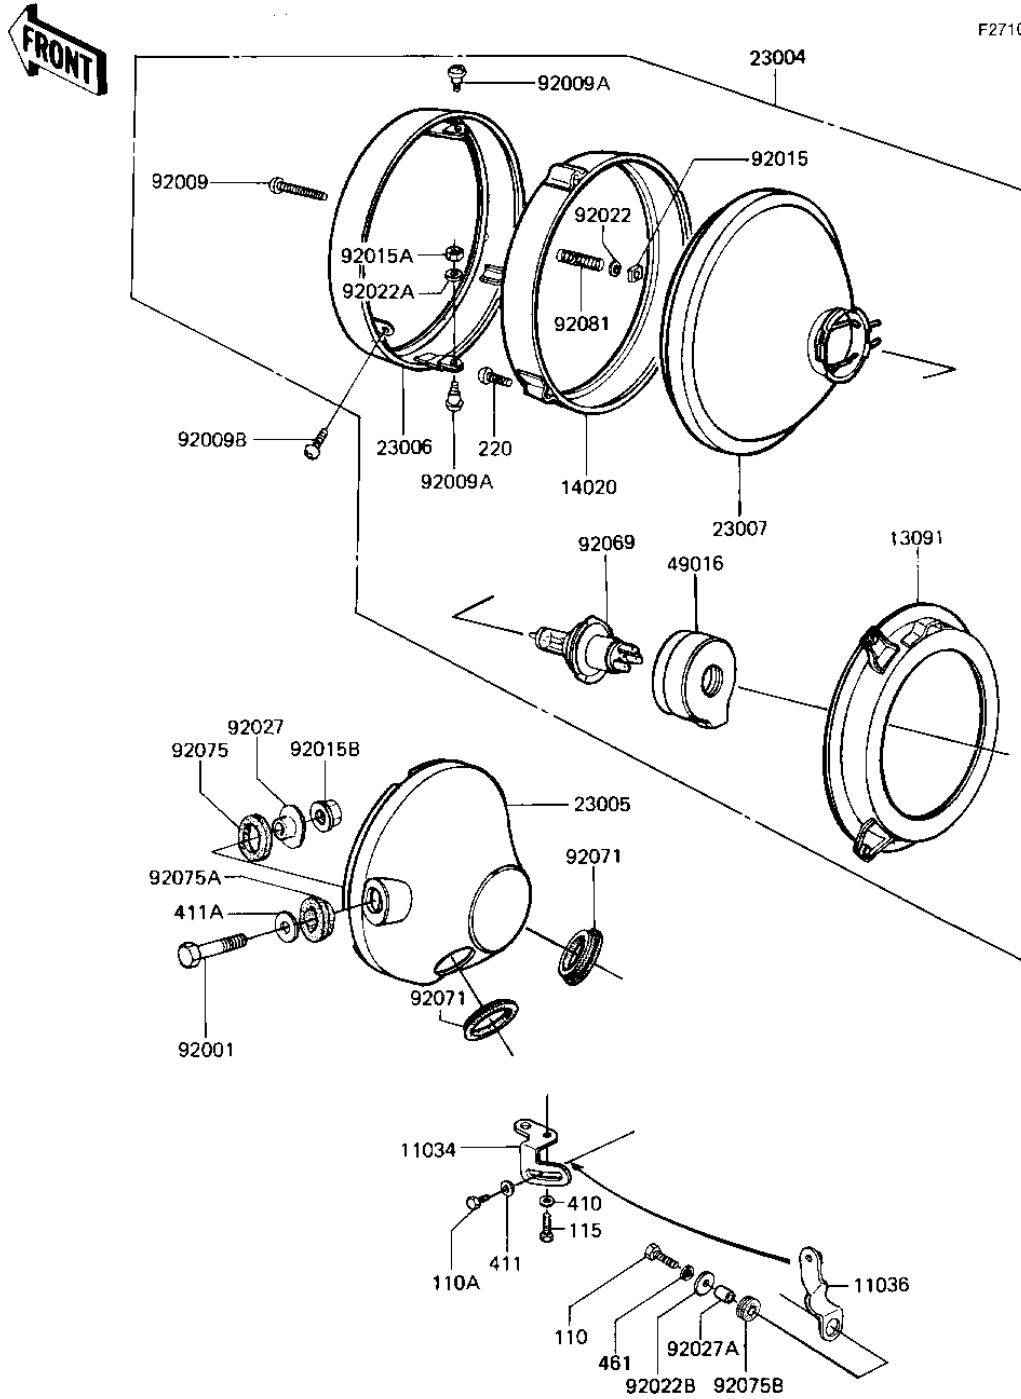

# 1983 Spectre PARTS DIAGRAM

HEADLIGHT (KZ1100-D1)

F2710-0142

# 1983 Spectre PARTS LIST

## HEADLIGHT (KZ1100-D1)

ITEM NAME	PART NUMBER	QUANTITY
BRACKET, (Ref # 11034)	11034-1792	1
BRACKET-A,HEAD LAMP,B (Ref # 11036)	11036-1468	1
RING,HEAD LAMP MOUNT (Ref # 13091)	23074-001	1
RING,HEAD LAMP MOUNT (Ref # 14020)	23072-001	1
LAMP-HEAD (Ref # 23004)	23004-1066	1
BODY-HEAD LAMP,EBONY (Ref # 23005)	23005-1015-8G	1
RIM-LAMP,BLACK (Ref # 23006)	23006-1015	1
LENS UNIT,HEAD LAMP (Ref # 23007)	23007-1009	1
DUST COVER (Ref # 49016)	49016-1016	1
BOLT,10MM (Ref # 92001)	92007-024	2
SCREW FORCUS ADJUST (Ref # 92009)	23019-021	1
SCREW-PAN HEAD,5X12 (Ref # 92009A)	23019-023	2
SCREW,SPECIAL,5X14,BL (Ref # 92009B)	92009-1149	2
NUT,4MM (Ref # 92015)	23020-018	1
NUT,HEAD LAMP RIM FIT (Ref # 92015A)	23020-023	2
NUT,FLANGED,10MM (Ref # 92015B)	92015-1428	2
WASHER (Ref # 92022)	23021-004	1
WASHER-PLAIN,5MM (Ref # 92022A)	23021-012	2
WASHER 6.5X20X1.6T (Ref # 92022B)	92022-125	1
COLLAR,HEAD LIGHT (Ref # 92027)	23052-011	2
COLLAR,REAR FENDER (Ref # 92027A)	92027-162	1
BULB,12V-60/55W (Ref # 92069)	92069-1002	1
GROMMET (Ref # 92071)	92071-1008	2
DAMPER RUBBER (Ref # 92075)	23066-021	2
DAMPER RUBBER (Ref # 92075A)	23066-022	2
DAMPER RUBBER,RR FENR (Ref # 92075B)	92075-209	1
SPRING FOCUS ADJUST (Ref # 92081)	23014-005	1
BOLT-UPSET (Ref # 110)	112G0625	1
BOLT, 6X14, BLACK (Ref # 110A)	112C0614	1

# 1983 Spectre PARTS LIST

HEADLIGHT (KZ1100-D1)

ITEM NAME	PART NUMBER	QUANTITY
BOLT-SMALL,8X16,BLACK (Ref # 115)	115C0816	1
SCREW PAN HEAD 3X12 (Ref # 220)	220B0312	2
WASHER,PLAIN,8MM (Ref # 410)	92022-1554	1
WASHER PLAIN (Ref # 411)	411F0600	1
WASHER-PLAIN,10MM (Ref # 411A)	411D1000	2
WASHER SPRING 6MM (Ref # 461)	461F0600	1