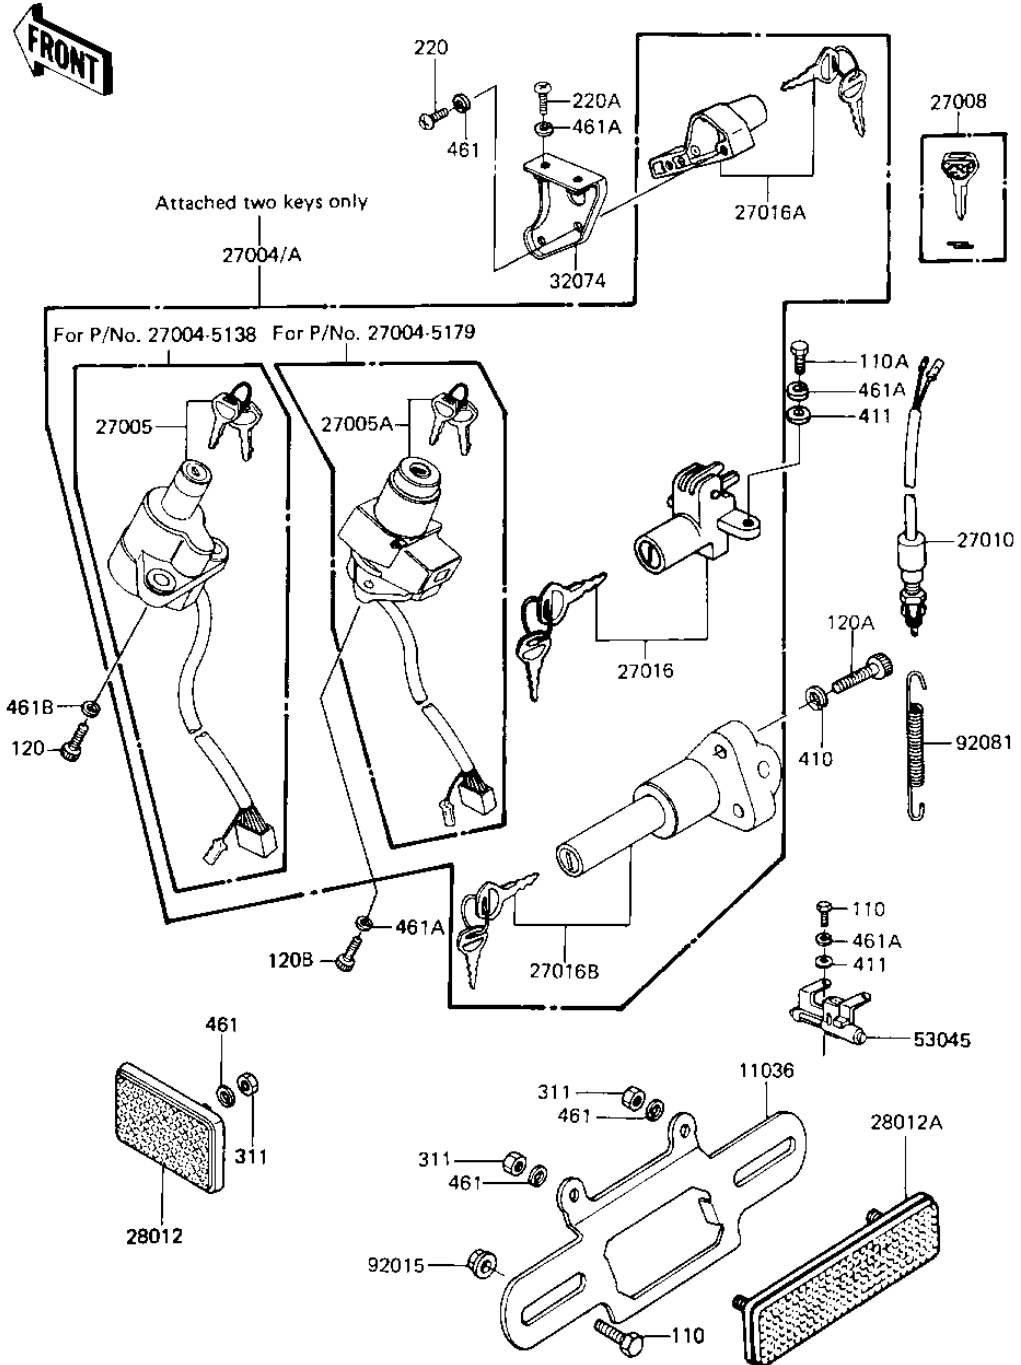

1982 Spectre PARTS DIAGRAM

IGNITION SWITCH/LOCKS/REFLECTORS

F2770-0155

1982 Spectre PARTS LIST

IGNITION SWITCH/LOCKS/REFLECTORS

ITEM NAME	PART NUMBER	QUANTITY
BRACKET,REFLECTOR,RR (Ref # 11036)	11036-1150	1
SWITCH-ASSY,ALL (Ref # 27004)	27004-5138	1
SWITCH-ASSY-IGNITION (Ref # 27005)	27005-5019	1
KEY-LOCK,BLANK (Ref # 27008)	27008-1103	1
SWITCH,BRAKE LAMP (Ref # 27010)	27010-1019	1
LOCK ASSY,SEAT (Ref # 27016)	27016-5015	1
LOCK-ASSY,HELMET (Ref # 27016A)	27016-5070	1
LOCK-ASSY,STAND (Ref # 27016B)	27016-5043	1
REFLECTOR,REFLEX(FRON (Ref # 28012)	28012-1003	2
REFLECTOR,REAR REFLEX (Ref # 28012A)	28012-1005	1
BRACKET-LOCK (Ref # 32074)	32074-1026	1
HOOK ASSY,HELMET (Ref # 53045)	53045-1001	1
NUT-6MM (Ref # 92015)	92015-1078	2
SPRING,BRAKE LAMP SWI (Ref # 92081)	92081-1086	1
BOLT-UPSET,6X12 (Ref # 110)	112G0612	4
BOLT-UPSET 6X14 (Ref # 110A)	112B0614	1
BOLT,SOCKET,8X22 (Ref # 120)	120P0822	2
BOLT,SOCKET,8X30 (Ref # 120A)	120P0830	2
SCREW PAN HEAD 5X8 (Ref # 220)	220B0508	2
SCREW PAN HEAD 6X10 (Ref # 220A)	220B0610	2
NUT,5MM (Ref # 311)	311B0500	4
WASHER PLAIN 8MM (Ref # 410)	410B0800	2
WASHER PLAIN 6MM (Ref # 411)	411B0600	3
WASHER SPRING 5MM (Ref # 461)	461F0500	6
WASHER SPRING 6MM (Ref # 461A)	461F0600	5
WASHER SPRING 8MM (Ref # 461B)	461F0800	2