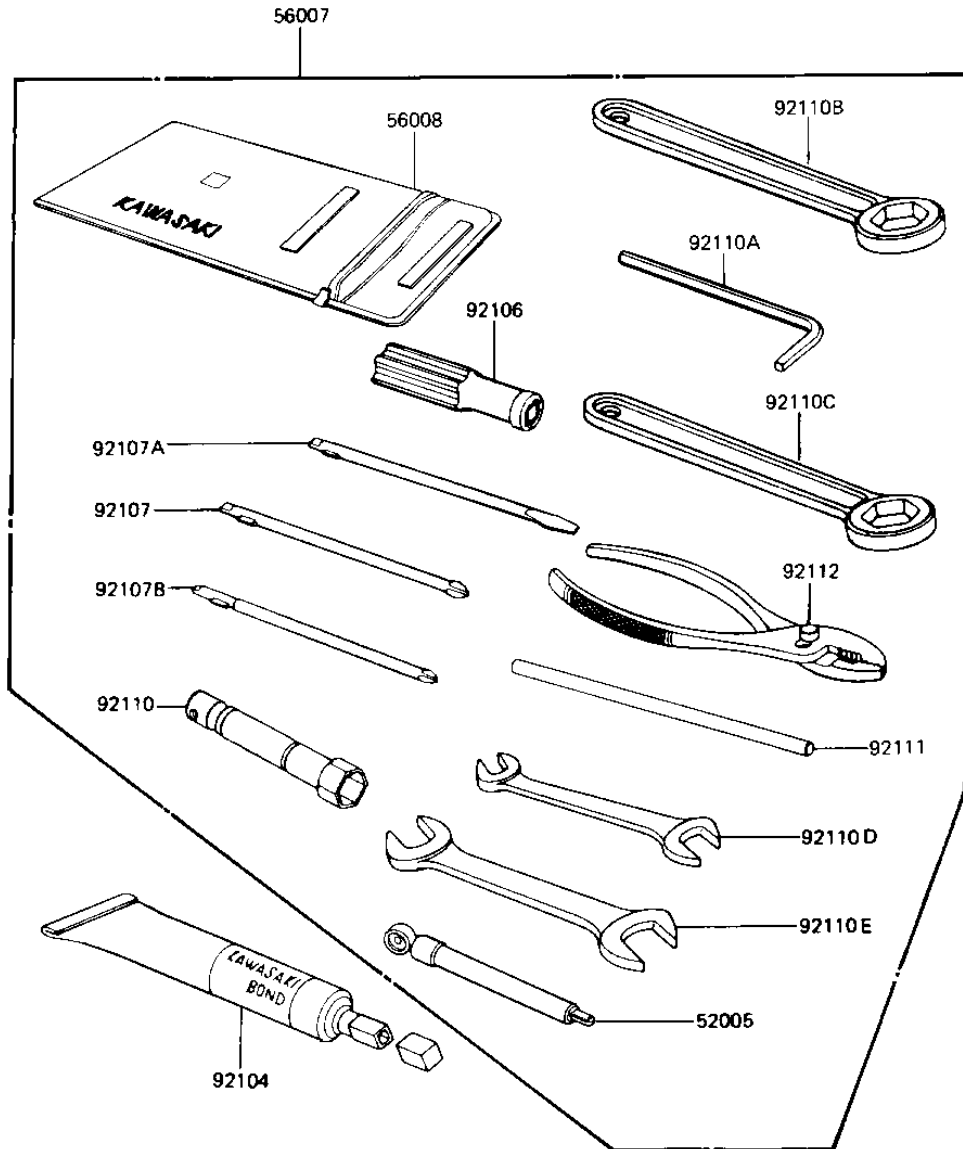

1983 Spectre PARTS DIAGRAM

OWNER TOOLS (KZ1100-D1)

F2810-0018

1983 Spectre PARTS LIST

OWNER TOOLS (KZ1100-D1)

ITEM NAME	PART NUMBER	QUANTITY
GAUGE,AIR,3.5KG/CM2 (Ref # 52005)	52005-1031	1
TOOLKIT (Canada) (Ref # 56007)	56007-1131	1
BAG,TOOL (Ref # 56008)	56008-006	1
LIQUID GASKET (Ref # 92104)	92104-002	1
GRIP,SCREW DRIVER (Ref # 92106)	92106-1001	1
TOOL-DRIVER (Ref # 92107)	92107-1052	1
92107-1052 (Canada) (Ref # 92107A)	92107-007	1
92107-1002 (Canada) (Ref # 92107B)	92107-008	1
WRENCH,SPARK PLUG (Ref # 92110)	92108-008	1
WRENCH,ALLEN (Ref # 92110A)	92110-1015	1
TOOL-WRENCH,BOX END,2 (Ref # 92110B)	92110-1148	1
TOOL-WRENCH,BOX END,2 (Ref # 92110C)	92110-1150	1
TOOL-WRENCH,OPEN END (Ref # 92110D)	92110-1038	1
TOOL-WRENCH,OPEN END, (Ref # 92110E)	92110-1153	1
BAR,SPARK PLUG WRENCH (Ref # 92111)	92111-005	1
PLIERS,160MM (Ref # 92112)	92112-003	1