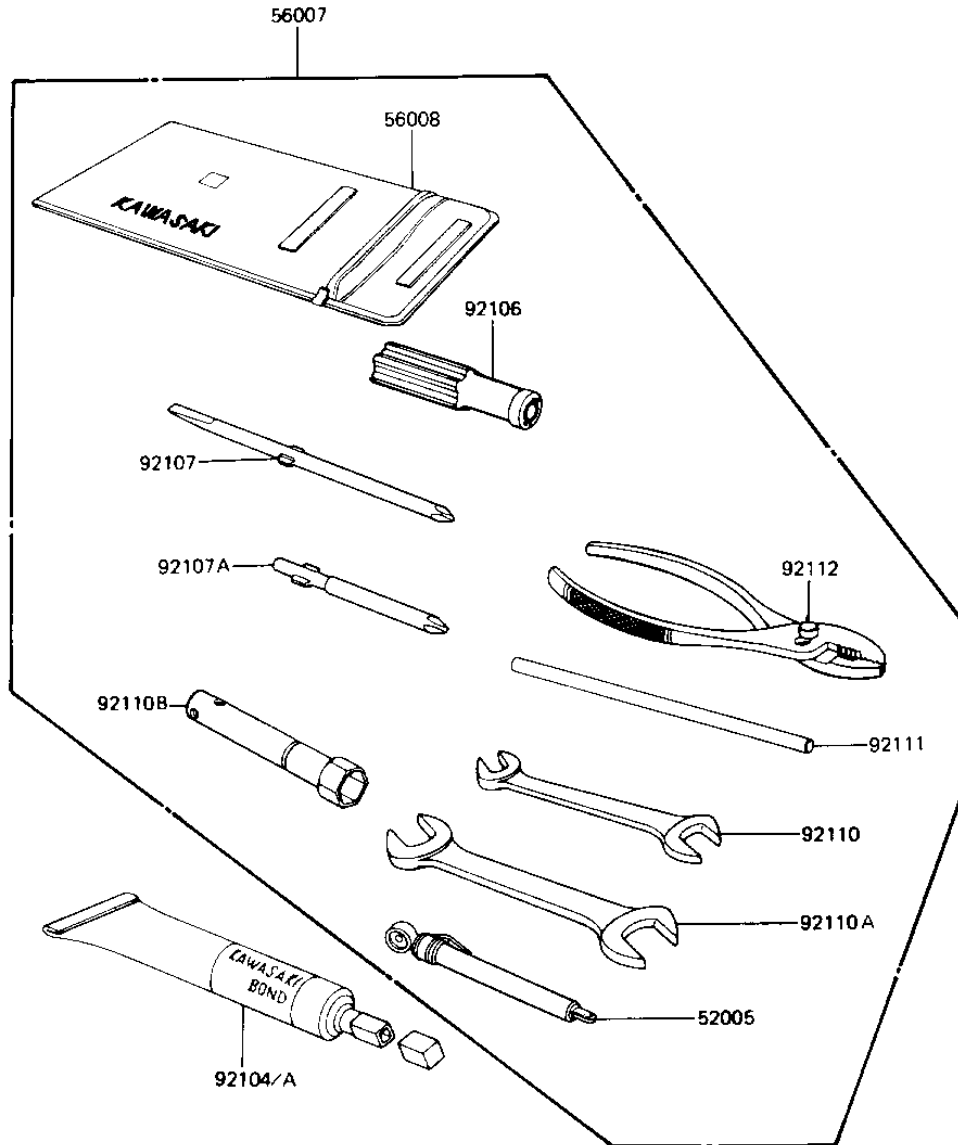

1983 Spectre PARTS DIAGRAM

OWNER TOOLS (KZ1100-D2)

F2810-0107

1983 Spectre PARTS LIST

OWNER TOOLS (KZ1100-D2)

ITEM NAME	PART NUMBER	QUANTITY
GAUGE,AIR,3.5KG/CM2 (Ref # 52005)	52005-1031	1
TOOLKIT (Ref # 56007)	56007-1216	1
BAG,TOOL (Ref # 56008)	56008-006	1
LIQUID GASKET (Ref # 92104)	92104-002	1
GASKET-LIQUID,BLACK (Ref # 92104A)	92104-1003	1
GRIP,SCREW DRIVER (Ref # 92106)	92106-1001	1
TOOL-DRIVER (Ref # 92107)	92107-1052	1
TOOL-DRIVER,#3PHILLIP (Ref # 92107A)	92107-1002	1
TOOL-WRENCH,OPEN END (Ref # 92110)	92110-1038	1
TOOL-WRENCH,OPEN END, (Ref # 92110A)	92110-1153	1
WRENCH,SPARK PLUG (Ref # 92110B)	92108-008	1
BAR,SPARK PLUG WRENCH (Ref # 92111)	92111-005	1
PLIERS,160MM (Ref # 92112)	92112-003	1