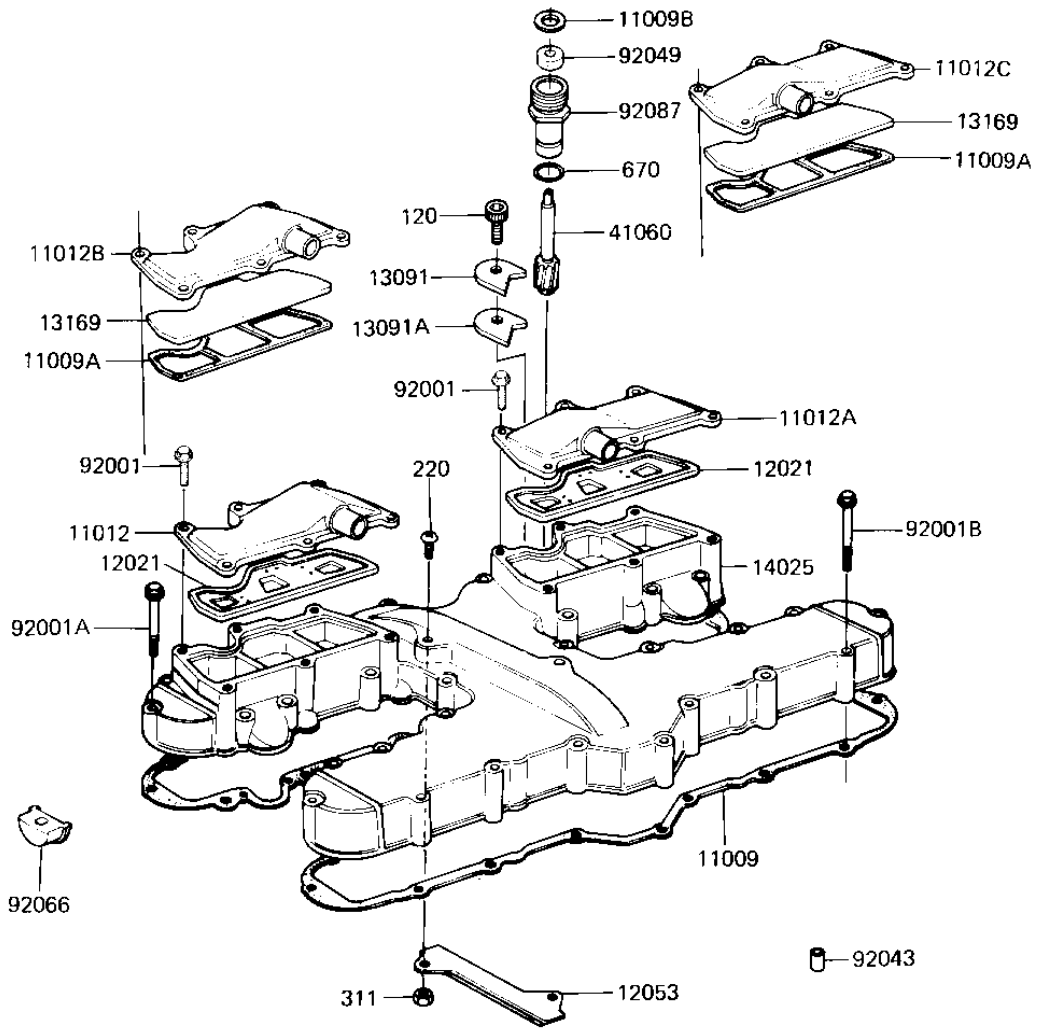

1982 KZ1300-A4 PARTS DIAGRAM

CYLINDER HEAD COVER

E1112-0034

1982 KZ1300-A4 PARTS LIST

CYLINDER HEAD COVER

ITEM NAME	PART NUMBER	QUANTITY
GASKET,CYL HEAD COVER (Ref # 11009)	11009-1095	1
GASKET (Canada) (Ref # 11009A)	11009-1170	2
GASKET,TACHOMETER GER (Ref # 11009B)	92065-103	1
CAP,L.H,REED VALVE (Ref # 11012)	11012-1057	1
CAP,R.H,REED VALVE (Ref # 11012A)	11012-1058	1
CAP,L.H (Canada) (Ref # 11012B)	11012-1107	1
CAP,R.H (Canada) (Ref # 12021C)	11012-1108	1
VALVE ASSY,REED (Ref # 12021)	12021-1004	2
GUIDE,CHAIN,CAM (Ref # 12053)	12053-1026	1
HOLDER,TACHOMETER2.3T (Ref # 13091)	13091-1008	1
HOLDER,TACHOMETR,3.2T (Ref # 13091A)	13091-1009	1
PLATE (Canada) (Ref # 13169)	13169-1221	2
COVER,CYLINDER HEAD (Ref # 14025)	14025-1312	1
GEAR,TACHOMETER,10T (Ref # 41060)	13223-011	1
BOLT,HEX HEAD,6X20 (Ref # 92001)	92001-1100	12
BOLT,HEX HEAD,6X52 (Ref # 92001A)	92001-1192	4
BOLT,HEX HEAD,6X45 (Ref # 92001B)	92003-092	28
PIN-DOWEL (Ref # 92043)	92042-007	1
OIL SEAL (Ref # 92049)	92050-075	1
PLUG,CAMSHAFT (Ref # 92066)	92066-1030	4
GUIDE,TACHOMETER GEAR (Ref # 92087)	92087-010	1
BOLT,6X14 (Ref # 120)	120P0614	1
SCREW PAN HEAD 6X16 (Ref # 220)	220B0616	2
NUT 6MM (Ref # 311)	311B0600	2
"O" RING,10MM (Ref # 670)	670D1510	1