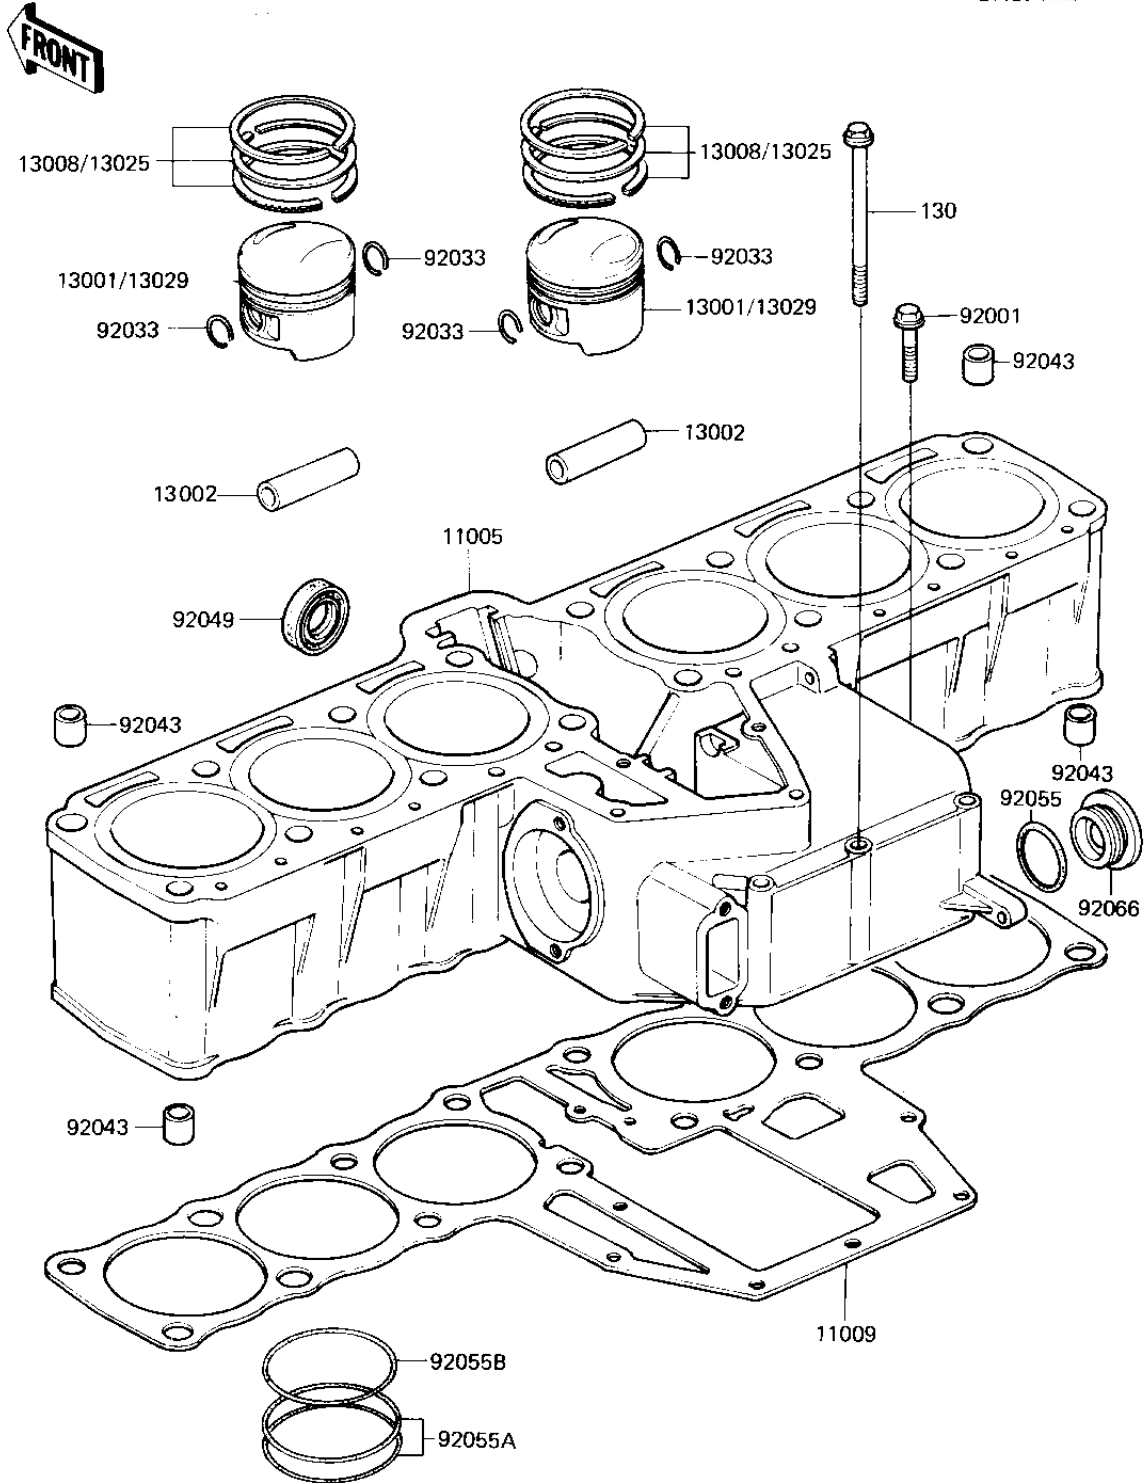

1982 KZ1300-A4 PARTS DIAGRAM

CYLINDER/PISTONS

E1120-0026

1982 KZ1300-A4 PARTS LIST

CYLINDER/PISTONS

ITEM NAME	PART NUMBER	QUANTITY
CYLINDER-ENGINE (Ref # 11005)	11005-1104	1
GASKET,CYLINDER BASE (Ref # 11009)	11009-1101	1
PISTON-ENGINE,STD (Ref # 13001)	13001-1113	6
PIN-PISTON (Ref # 13002)	13002-032	6
RING-SET-PISTON,STD (Ref # 13008)	13008-5059	6
RING-SET-PISTON-L (Ref # 13025)	13025-5025	6
PISTON-ENGINE L,O/S (Ref # 13029)	13029-1061	6
BOLT (Ref # 92001)	92003-202	1
CIRCLIP PISTON PIN (Ref # 92033)	92036-005	12
PIN,11X14X12.3 (Ref # 92043)	92043-1266	4
OIL SEAL,TC17317 (Ref # 92049)	92049-1028	1
"O" RING,RELEASE PLUG (Ref # 92055)	92055-091	1
"O" RING,67MM (Ref # 92055A)	92055-1032	12
"O" RING,67.5MM (Ref # 92055B)	92055-1035	6
PLUG,RELEASE (Ref # 92066)	92067-024	1
BOLT,FLANGED,6X85 (Ref # 130)	130G0685	3