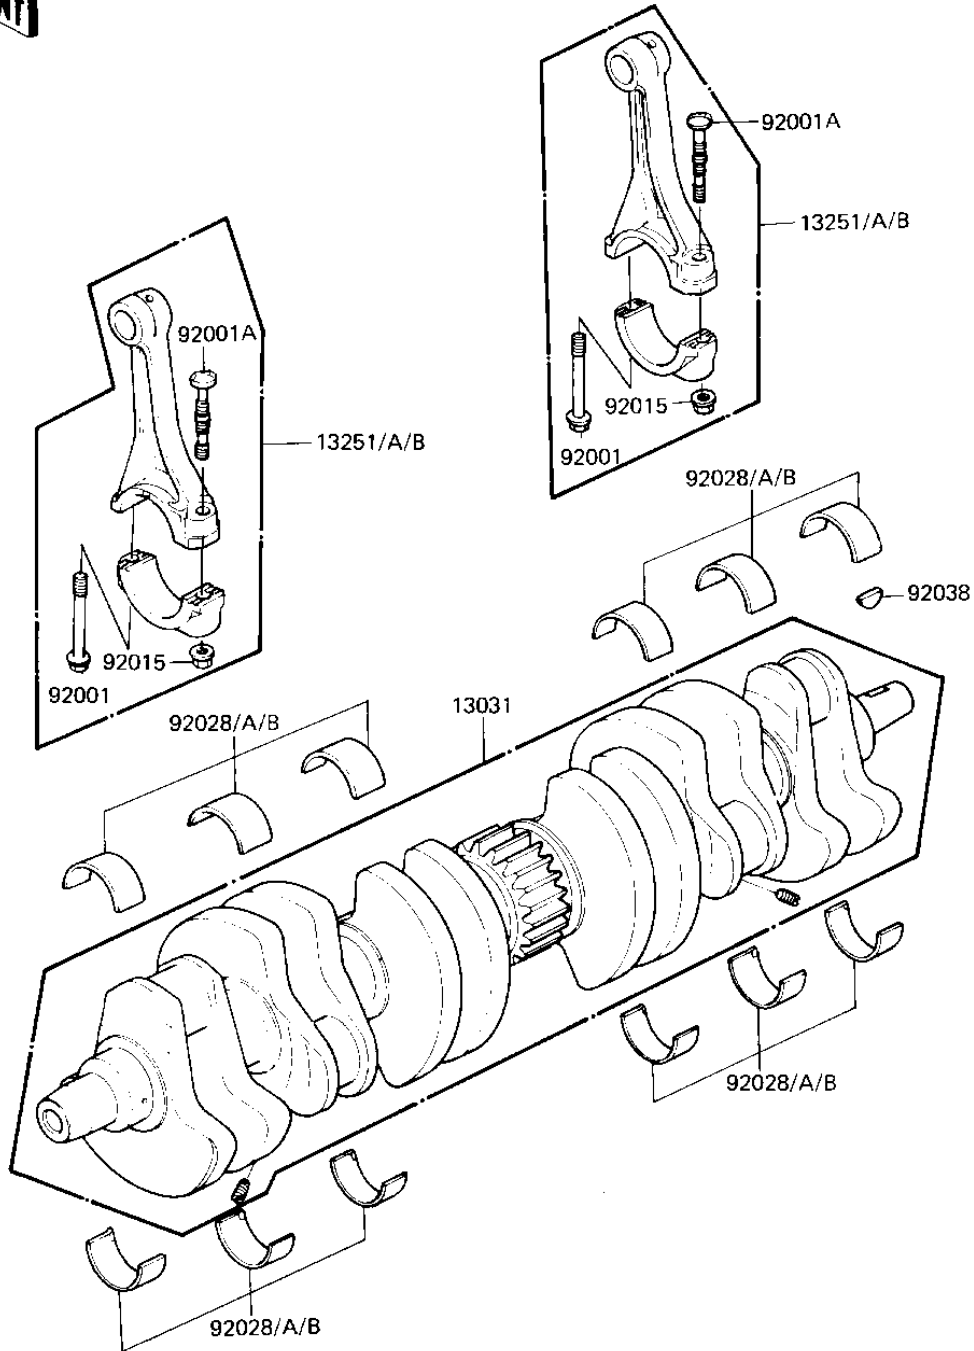

# 1982 KZ1300-A4 PARTS DIAGRAM

## CRANKSHAFT

E1321-0033

# 1982 KZ1300-A4 PARTS LIST

## CRANKSHAFT

ITEM NAME	PART NUMBER	QUANTITY
CRANKSHAFT-COMP (Ref # 13031)	13031-1071	1
ROD-ASSY-CONNECTING (Ref # 13251)	13251-1051-JJ	AR
CONNECTING ROD ASSY,H (Ref # 13251A)	13251-1006-HH	AR
CONNECTING ROD ASSY,I (Ref # 13251B)	13251-1006-II	AR
BOLT,CONNECTING ROD (Ref # 92001)	92001-1120	6
BOLT (Ref # 92001A)	92001-169	6
NUT,FLANGED,8MM (Ref # 92015)	92015-1311	6
BUSHING,CONNECTNG ROD (Ref # 92028)	92028-1049	AR
BUSHING,CONNECTNG ROD (Ref # 92028A)	92028-1050	AR
BUSHING,CONNECTNG ROD (Ref # 92028B)	92028-1051	AR
WOODRUFF KEY (Ref # 92038)	92038-001	1