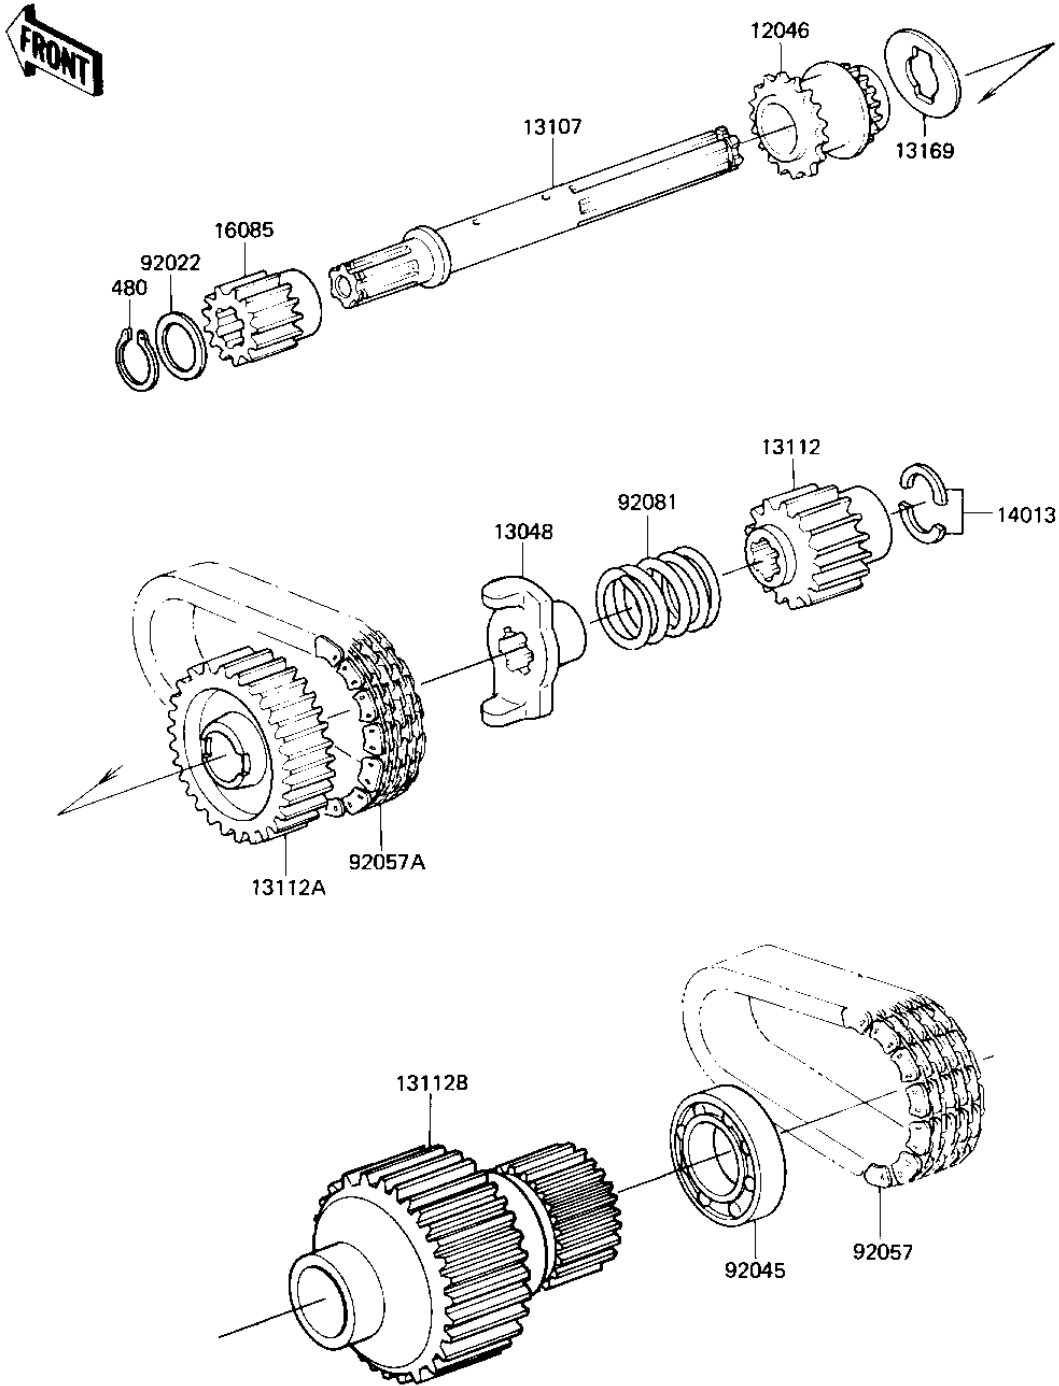

1982 KZ1300-A4 PARTS DIAGRAM

SECONDARY SHAFT

E1322-0003

1982 KZ1300-A4 PARTS LIST

SECONDARY SHAFT

ITEM NAME	PART NUMBER	QUANTITY
SPROCKET,TIMING,28,24 (Ref # 12046)	12046-1011	1
CAM-DAMPER (Ref # 13048)	13048-1015	1
SHAFT,SECONDARY (Ref # 13107)	13107-1007	1
SPROCKET,SECOND,DRIVE (Ref # 13112)	13112-1002	1
SPROCKET-PRIMARY,32T (Ref # 13112A)	13112-1008	1
SPROCKET-PRIMARY,25T (Ref # 13112B)	13112-1009	1
PLATE,25X54X1.2 (Ref # 13169)	13169-1327	1
RING,POSITON (Ref # 14013)	14013-1001	2
GEAR,OIL PUMP DRIVE (Ref # 16085)	16085-1004	1
WASHER,25.3X33X1.0 (Ref # 92022)	92022-1109	1
BEARING,BALL,#6009 (Ref # 92045)	92045-1015	1
CHAIN,SECONDARY (Ref # 92057)	92057-1017	1
CHAIN,PRIMARY,50L (Ref # 92057A)	92057-1075	1
SPRING,CAM FOLLOWER (Ref # 92081)	92081-1085	1
CIRCLIP,25M/M (Ref # 480)	480J2500	1