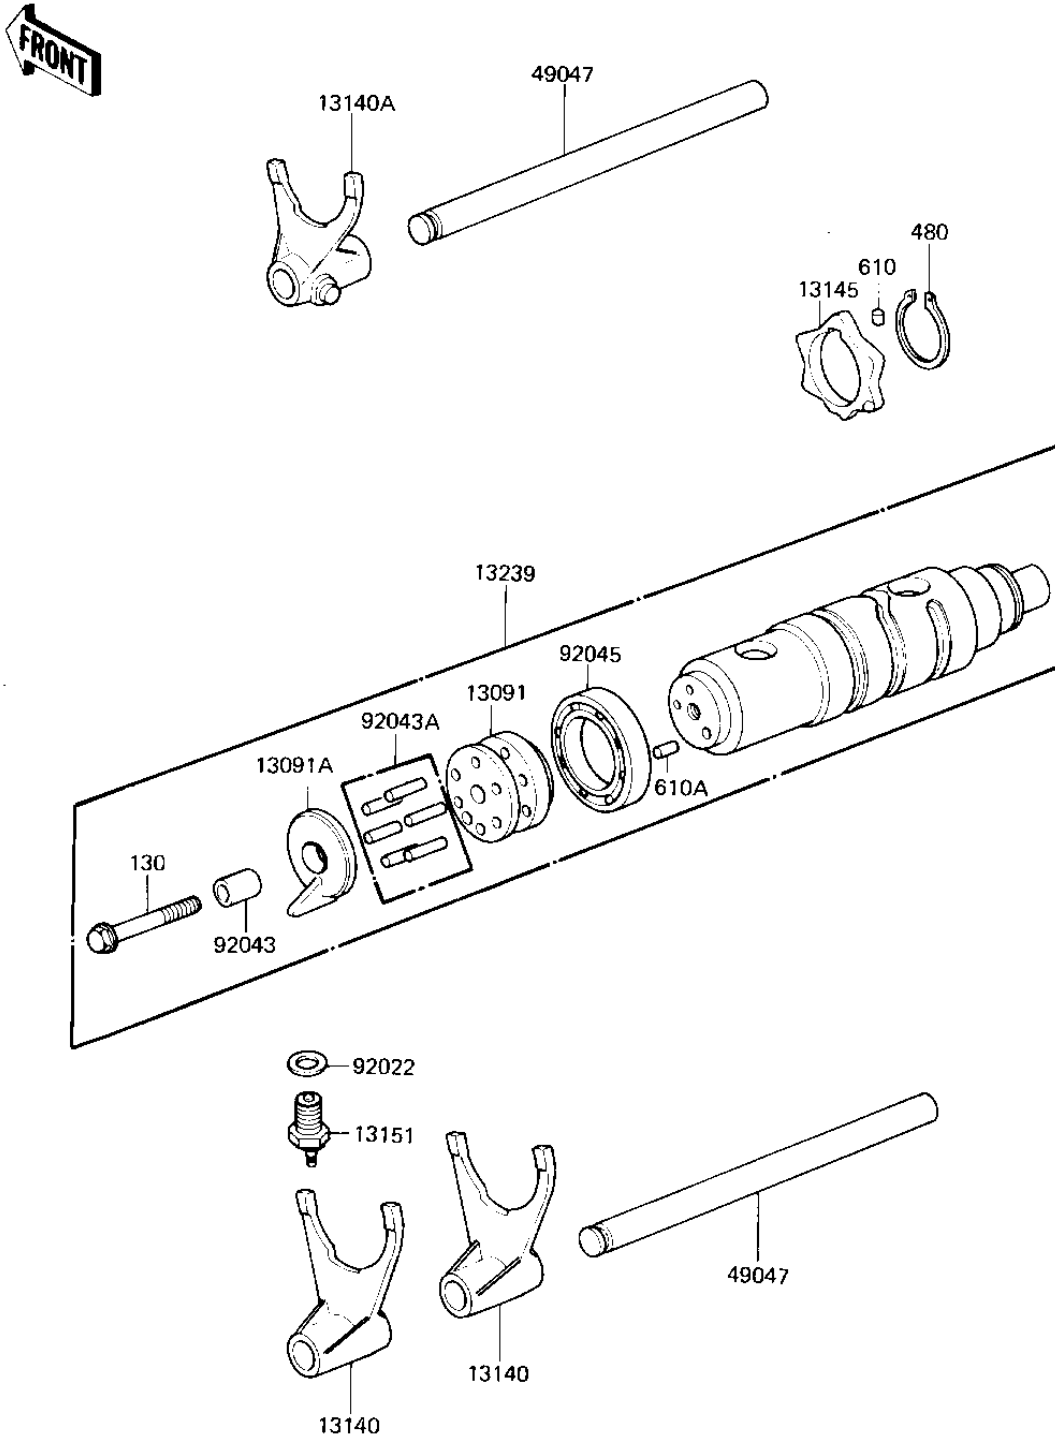

1982 KZ1300-A4 PARTS DIAGRAM

GEAR CHANGE DRUM & FORKS

E1362-0040

1982 KZ1300-A4 PARTS LIST

GEAR CHANGE DRUM & FORKS

ITEM NAME	PART NUMBER	QUANTITY
HOLDER,BEARING (Ref # 13091)	13091-1113	1
HOLDER,DRUM PIN (Ref # 13091A)	13091-1114	1
FORK-SHIFT,LOW,2,3RD (Ref # 13140)	13140-1050	2
FORK-SHIFT,4TH&TOP (Ref # 13140A)	13140-1051	1
CAM-CHANGE DRUM (Ref # 13145)	13145-1058	1
SWITCH,NEUTRAL (Ref # 13151)	13151-1007	1
DRUM ASSY,GEAR CHANGE (Ref # 13239)	13239-1050	1
ROD,SHIFT,12X173 (Ref # 49047)	49047-1008	2
GASKET CHECK VALVE (Ref # 92022)	92065-058	1
PIN-DOWEL (Ref # 92043)	92042-007	1
PIN GEAR CHANGE DRUM (Ref # 92043A)	92042-014	6
BEARING,BALL,#6906 (Ref # 92045)	92045-1016	1
BOLT,FLANGED,6X40 (Ref # 130)	130G0640	1
CIRCLIP,30MM (Ref # 480)	480J3000	1
PIN-DOWEL,4X6 (Ref # 610)	610A0406	1
PIN DOWEL 4X8 (Ref # 610A)	610A0408	1