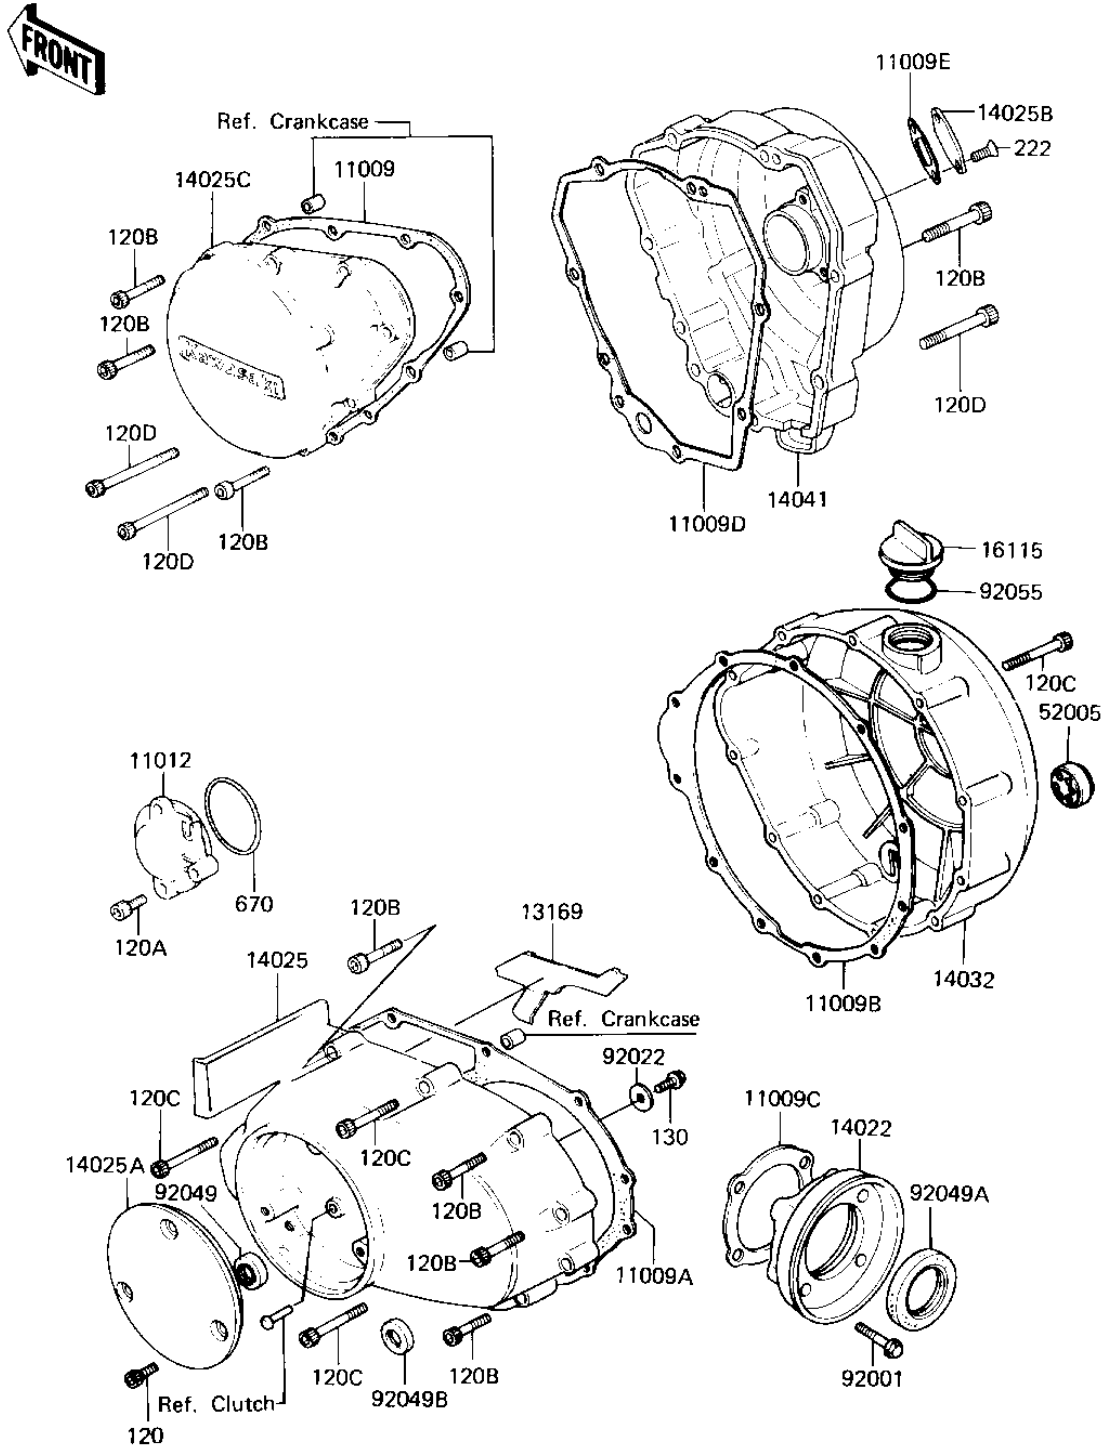

1982 KZ1300-A4 PARTS DIAGRAM

ENGINE COVERS

E1431-0071

1982 KZ1300-A4 PARTS LIST

ENGINE COVERS

ITEM NAME	PART NUMBER	QUANTITY
GASKET,L.H,ENGINE COV (Ref # 11009)	11009-1090	1
GASKET,MISSON COVER (Ref # 11009A)	11009-1091	1
GASKET,CLUTCH COVER (Ref # 11009B)	11009-1092	1
GASKET,BEARING CAP (Ref # 11009C)	11009-1159	1
GASKET,GENERATOR COVE (Ref # 11009D)	11009-1269	1
GASKET,OIL INSPECTION (Ref # 11009E)	11009-1270	1
CAP,TIMING SPROCKET (Ref # 11012)	11012-1060	1
PLATE,BAFFLE,BREATHER (Ref # 13169)	13169-1131	1
CAP,BEARING,OUT SHAFT (Ref # 14022)	14022-1005	1
COVER,MISSION (Ref # 14025)	14025-1313	1
COVER,RELEASE (Ref # 14025A)	14025-1314	1
COVER,OIL INSPECTION (Ref # 14025B)	14025-1467	1
COVER-LH,GENERATOR (Ref # 14025C)	14025-1703	1
COVER,CLUTCH (Ref # 14032)	14032-1053	1
COVER,COMP,GENERATOR (Ref # 14041)	14041-1024	1
PLUG,OIL FILLER (Ref # 16115)	16115-013	1
GAUGE,OIL LEVEL (Ref # 52005)	52005-1017	1
BOLT (Ref # 92001)	92003-202	4
WASHER SHOCK DAMPER (Ref # 92022)	42046-008	1
OIL SEAL,TC14244.8 (Ref # 92049)	92049-1037	1
OIL SEAL,TC35527 (Ref # 92049A)	92049-1038	1
OIL SEAL,TB13225.5 (Ref # 92049B)	92051-005	1
"0" RING,31MM (Ref # 92055)	92055-049	1
BOLT,SOCKET,6X12 (Ref # 120)	120P0612	3
BOLT,6X14 (Ref # 120A)	120P0614	2
BOLT,SOCKET,6X35 (Ref # 120B)	120P0635	21
BOLT,SOCKET,6X45 (Ref # 120C)	120P0645	15
BOLT,SOCKET,6X50 (Ref # 120D)	120P0650	4
BOLT,FLANGED,6X14 (Ref # 130)	130G0614	1

1982 KZ1300-A4 PARTS LIST

ENGINE COVERS

ITEM NAME	PART NUMBER	QUANTITY
SCREW OVL CNTSNK 5X10 (Ref # 222)	222E0510	2
"0" RING,45M/M (Ref # 670)	670B3045	1