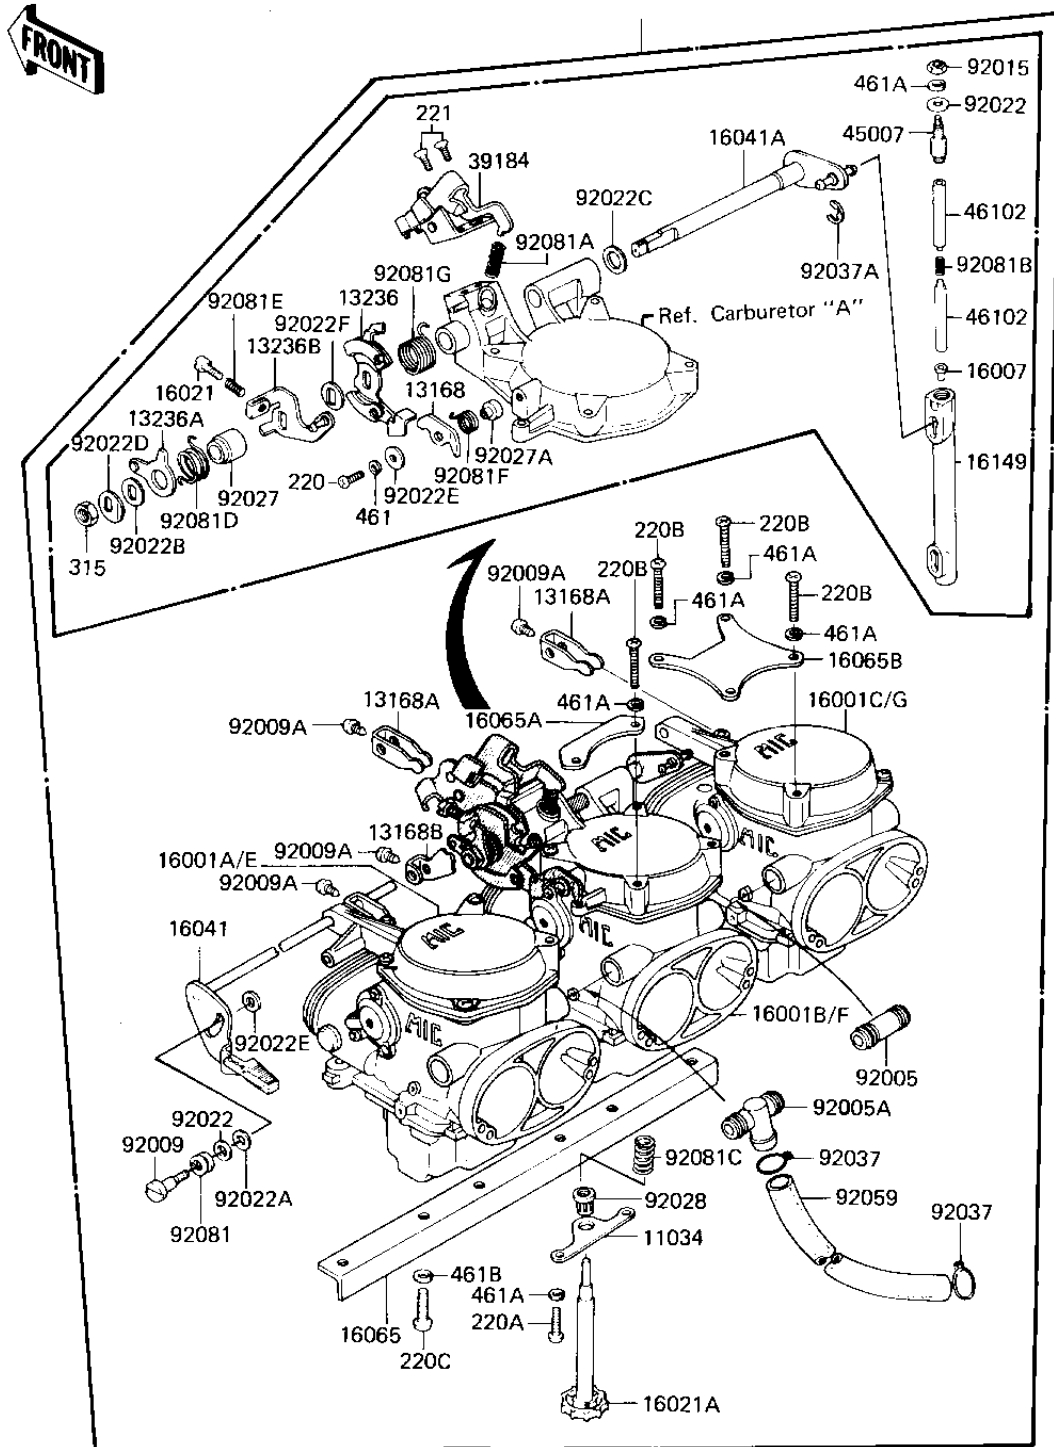

1982 KZ1300-A4 PARTS DIAGRAM

CARBURETOR ASSY

16001/D

E1611-0074