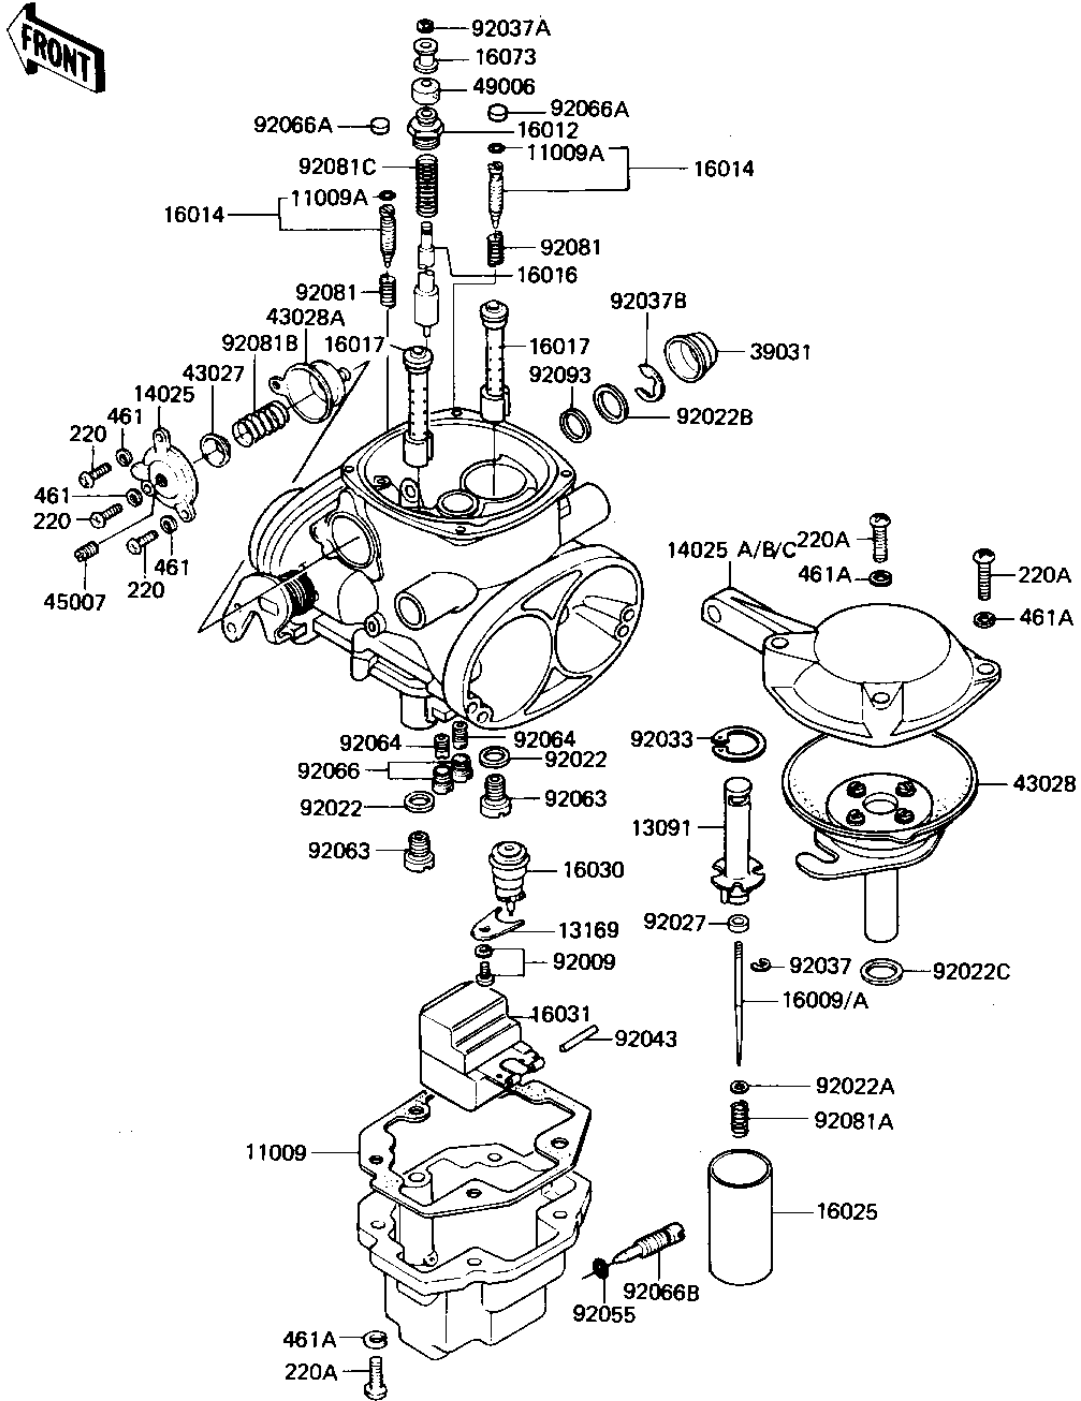

1982 KZ1300-A4 PARTS DIAGRAM

CARBURETOR PARTS

E1612-0037