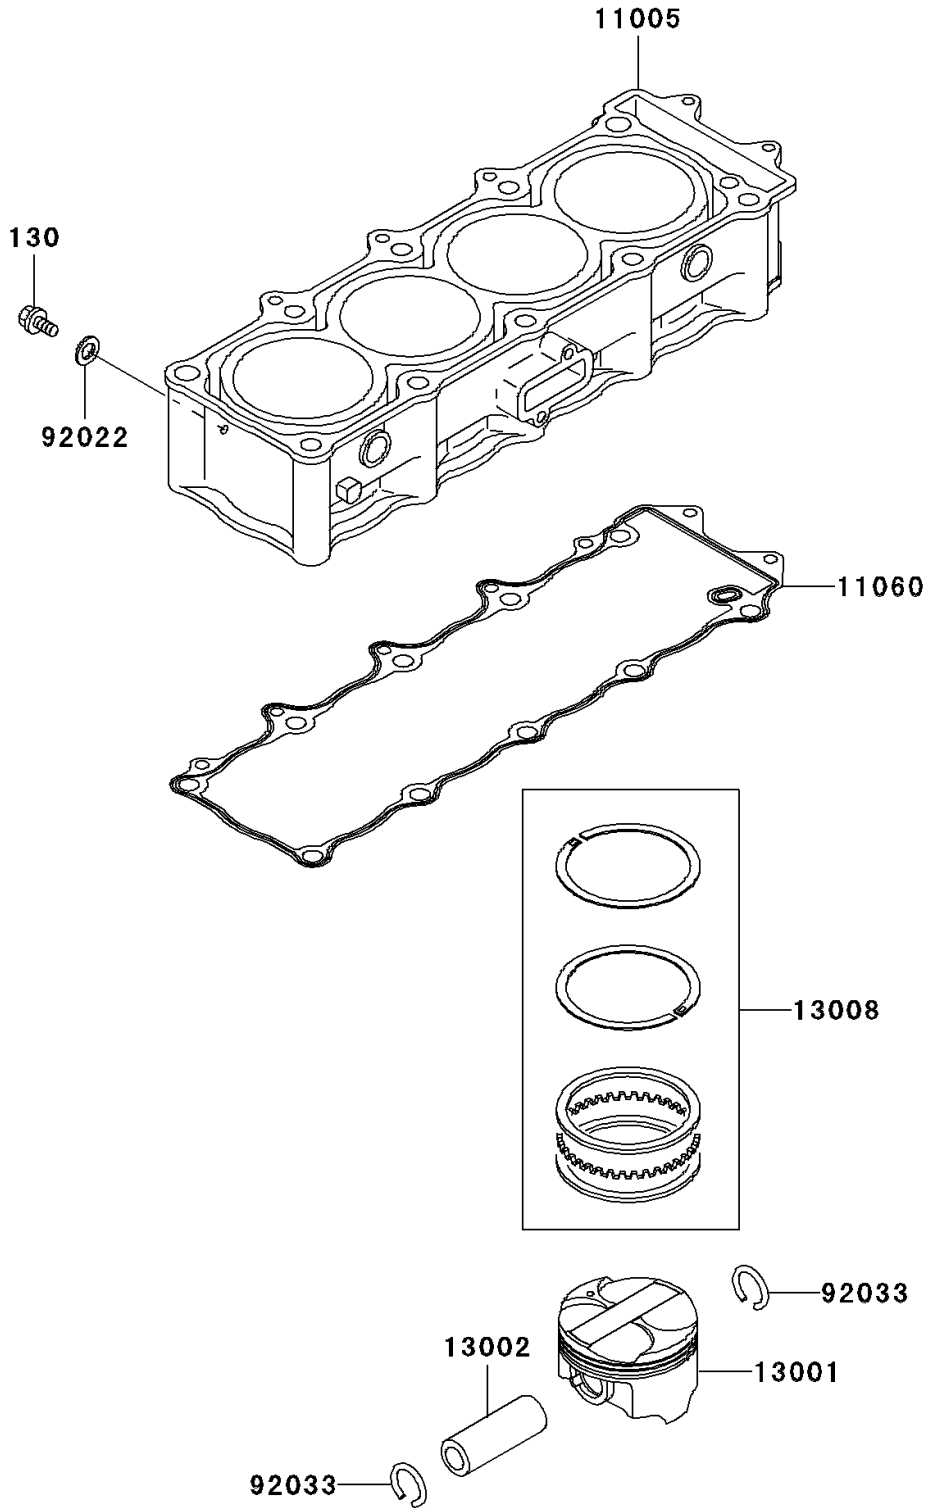

# 2001 Ninja® ZX™-12R PARTS DIAGRAM

Cylinder/Piston(s)

E1120

## 2001 Ninja® ZX™-12R PARTS LIST

Cylinder/Piston(s)

ITEM NAME	PART NUMBER	QUANTITY
BOLT-FLANGED (Ref # 130)	130Y0610	1
CYLINDER-ENGINE (Ref # 11005)	11005-1955	1
GASKET,CYLINDER BASE (Ref # 11060)	11060-1907	1
PISTON-ENGINE (Ref # 13001)	13001-1596	4
PIN-PISTON (Ref # 13002)	13002-1116	4
RING-SET-PISTON (Ref # 13008)	13008-1196	4
WASHER,6.2X11X1 (Ref # 92022)	92022-304	1
RING-SNAP (Ref # 92033)	92033-1188	8