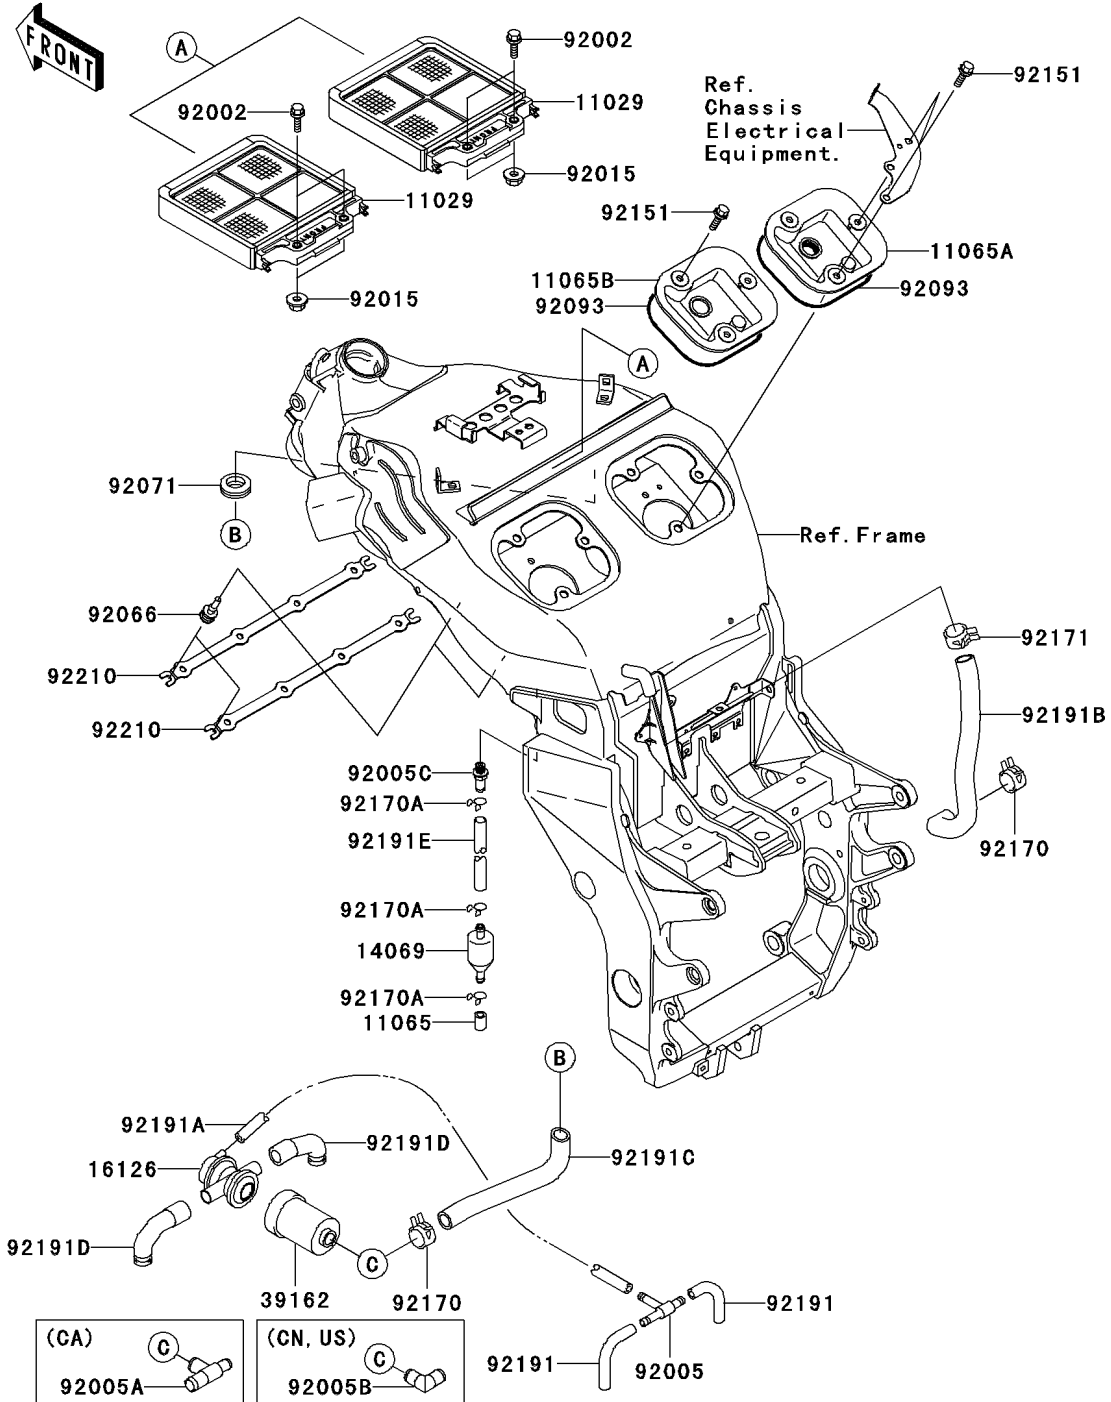

2001 Ninja® ZX™-12R PARTS DIAGRAM

Air Cleaner

E1130

2001 Ninja® ZX™-12R PARTS LIST

Air Cleaner

ITEM NAME	PART NUMBER	QUANTITY
ELEMENT-ASSY-AIR FILTER (Ref # 11029)	11029-1016	2
CAP,BREATHER (Ref # 11065)	11065-1088	1
CAP,FRAME,RH (Ref # 11065A)	11065-1129	1
CAP,FRAME,LH (Ref # 11065B)	11065-1130	1
BREATHER (Ref # 14069)	14069-1051	1
VALVE,AIR SWITCH (Ref # 16126)	16126-1409	1
SILENCER-INTAKE (Ref # 39162)	39162-1091	1
BOLT,FLANGED,6X35 (Ref # 92002)	92002-1051	4
FITTING,TUBE,T-TYPE (Ref # 92005)	92005-1017	1
FITTING (Ref # 92005C)	92005-1365	1
NUT,6MM (Ref # 92015)	92015-1365	4
PLUG (Ref # 92066)	92066-1512	4
GROMMET,AIR FILTER (Ref # 92071)	92071-1042	1
SEAL (Ref # 92093)	92093-1507	2
BOLT,6X22 (Ref # 92151)	92151-1236	6
CLAMP (Ref # 92170)	92170-1060	2
CLAMP (Ref # 92170A)	92170-1529	3
CLAMP (Ref # 92171)	92171-1277	1
TUBE (Ref # 92191)	92191-1060	2
TUBE,4X10X266 (Ref # 92191A)	92191-1077	1
TUBE,ENGINE-CLEANER (Ref # 92191B)	92191-1352	1
TUBE,AIR SWITCH-CLEANER (Ref # 92191C)	92191-1353	1
TUBE,AIR SWITCH-VALVE (Ref # 92191D)	92191-1354	2
TUBE,7X12X460 (Ref # 92191E)	92191-1517	1
NUT (Ref # 92210)	92210-1183	2
FITTING,T-TYPE (Ref # 92005A)	92005-1252	1
FITTING (Ref # 92005B)	92005-1309	1