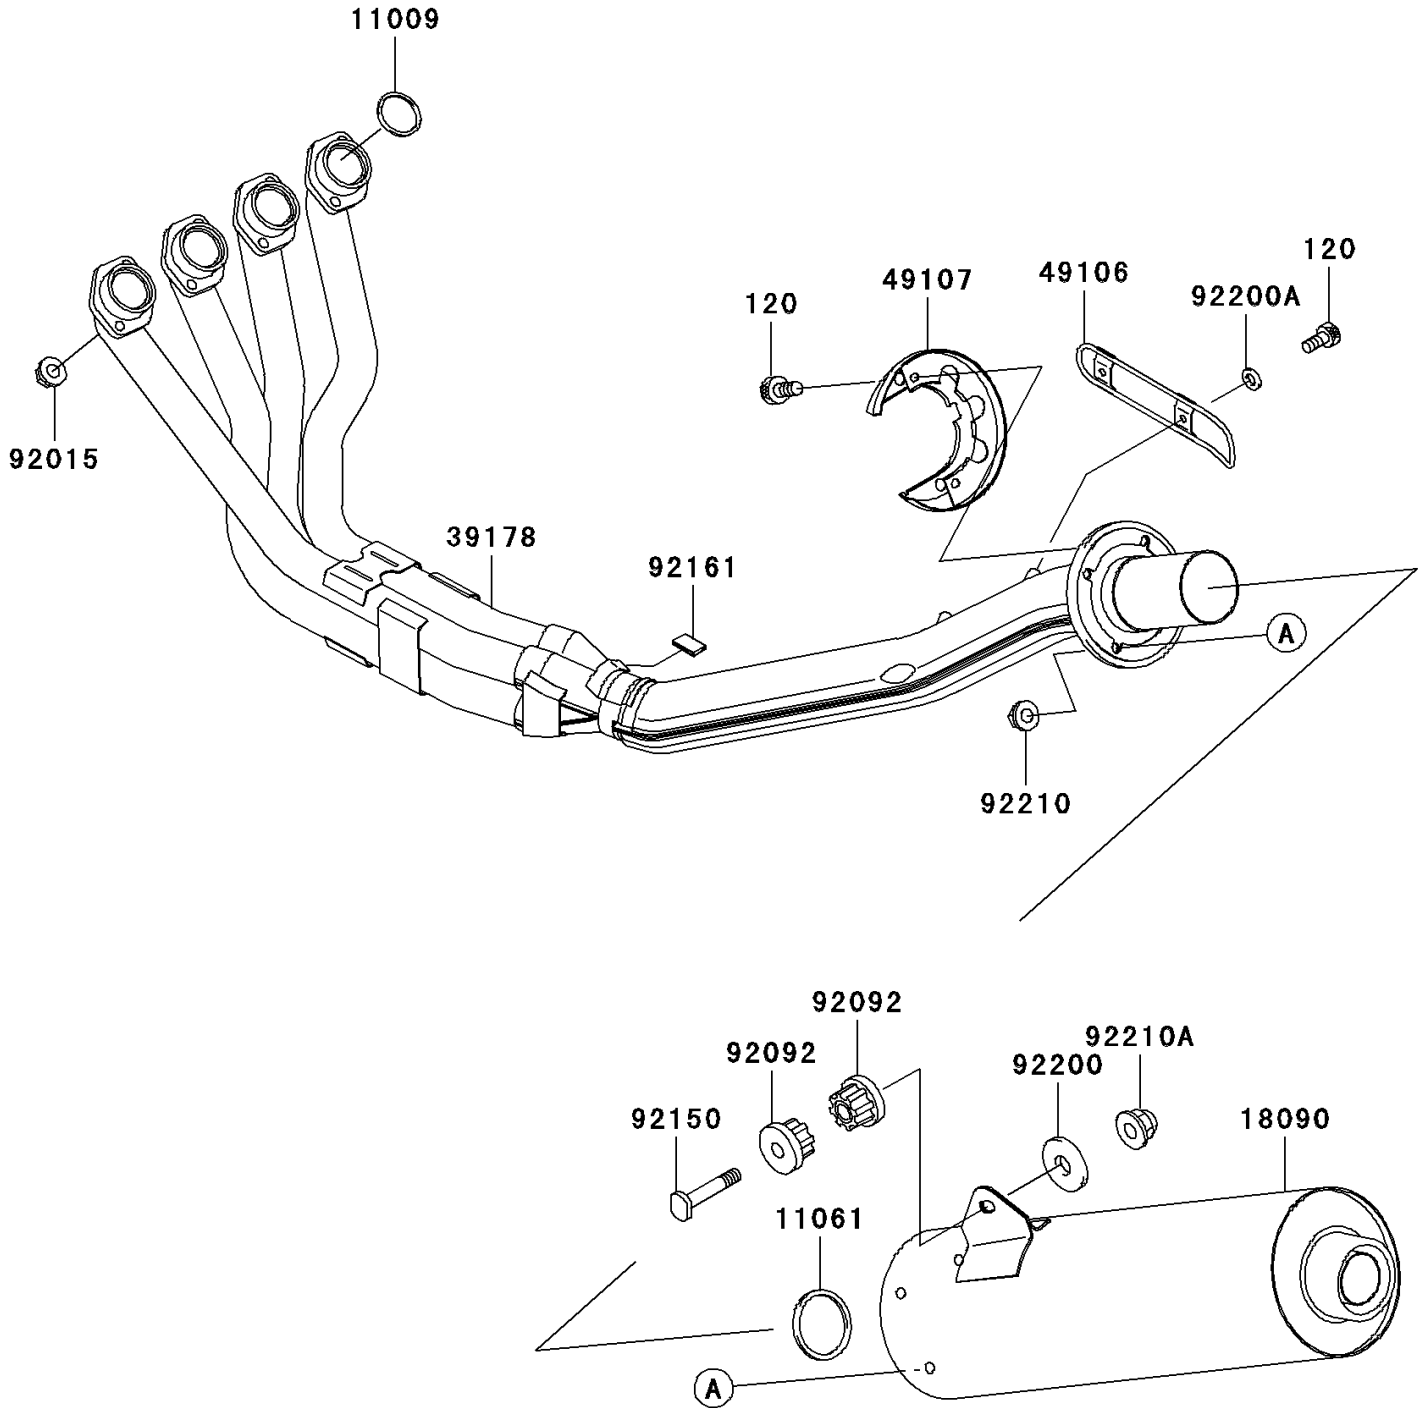

# 2001 Ninja® ZX™-12R PARTS DIAGRAM

Muffler(s)

E1140

## 2001 Ninja® ZX™-12R PARTS LIST

### Muffler(s)

ITEM NAME	PART NUMBER	QUANTITY
BOLT-SOCKET (Ref # 120)	120R0610	4
GASKET,EXHAUST PIPE HOLDER (Ref # 11009)	11009-1840	4
GASKET,MUFFLER CONNECT (Ref # 11061)	11061-1095	1
BODY-COMP-MUFFLER (Ref # 18090)	18090-1716	1
MANIFOLD-COMP-EXHAUST (Ref # 39178)	39178-1332	1
COVER-MUFFLER,EXHAUST PIPE (Ref # 49106)	49106-1256	1
COVER-EXHAUST PIPE,END (Ref # 49107)	49107-1185	1
NUT,8MM (Ref # 92015)	92015-1402	8
BUSHING-RUBBER,MUFFLER (Ref # 92092)	92092-1013	2
BOLT,10X55 (Ref # 92150)	92150-1792	1
DAMPER (Ref # 92161)	92161-1228	1
WASHER,10.5X25X2.0 (Ref # 92200)	92200-1377	1
WASHER,6.5X16X2.0 (Ref # 92200A)	92200-1543	2
NUT,8MM (Ref # 92210)	92210-1114	4
NUT,CAP,10MM (Ref # 92210A)	92210-1121	1