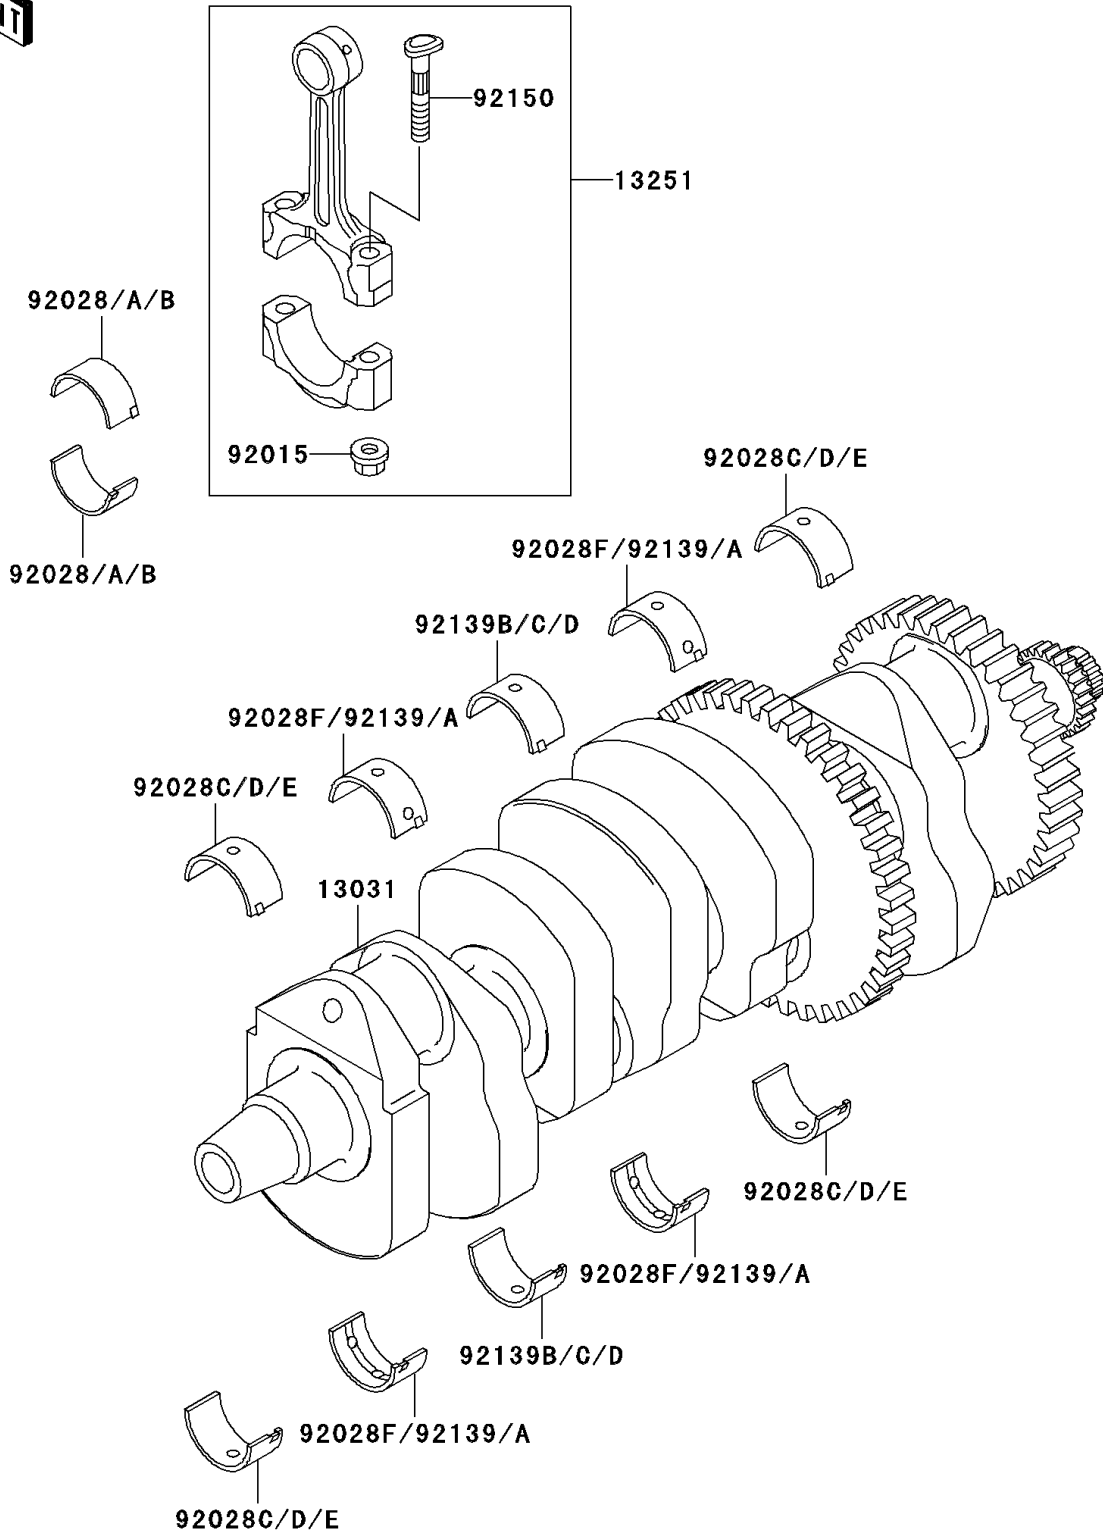

2001 Ninja® ZX™-12R PARTS DIAGRAM

Crankshaft

E1321

2001 Ninja® ZX™-12R PARTS LIST

Crankshaft

ITEM NAME	PART NUMBER	QUANTITY
CRANKSHAFT-COMP (Ref # 13031)	13031-1460	1
ROD-ASSY-CONNECTING,K (Ref # 13251)	13251-1135-KK	4
NUT,CONNECTING ROD (Ref # 92015)	92015-1559	8
BUSHING,CONNECTING ROD,BLUE (Ref # 92028)	92028-1992	8
BUSHING,CONNECTING ROD,BLACK (Ref # 92028A)	92028-1993	AR
BUSHING,CONNECTING ROD,BROWN (Ref # 92028B)	92028-1994	AR
BUSHING,CRANK,#1,BLUE (Ref # 92028C)	92028-1995	4
BUSHING,CRANK,#1,BLACK (Ref # 92028D)	92028-1996	AR
BUSHING,CRANK,#1,BROWN (Ref # 92028E)	92028-1997	AR
BUSHING,CRANK,#2,BLUE (Ref # 92028F)	92028-1998	4
BUSHING,CRANK,#2,BLACK (Ref # 92139)	92139-1051	AR
BUSHING,CRANK,#2,BROWN (Ref # 92139A)	92139-1052	AR
BUSHING,CRANK,#3,BLUE (Ref # 92139B)	92139-1053	2
BUSHING,CRANK,#3,BLACK (Ref # 92139C)	92139-1054	AR
BUSHING,CRANK,#3,BROWN (Ref # 92139D)	92139-1055	AR
BOLT,CONNECTING ROD,9MM (Ref # 92150)	92150-1362	8