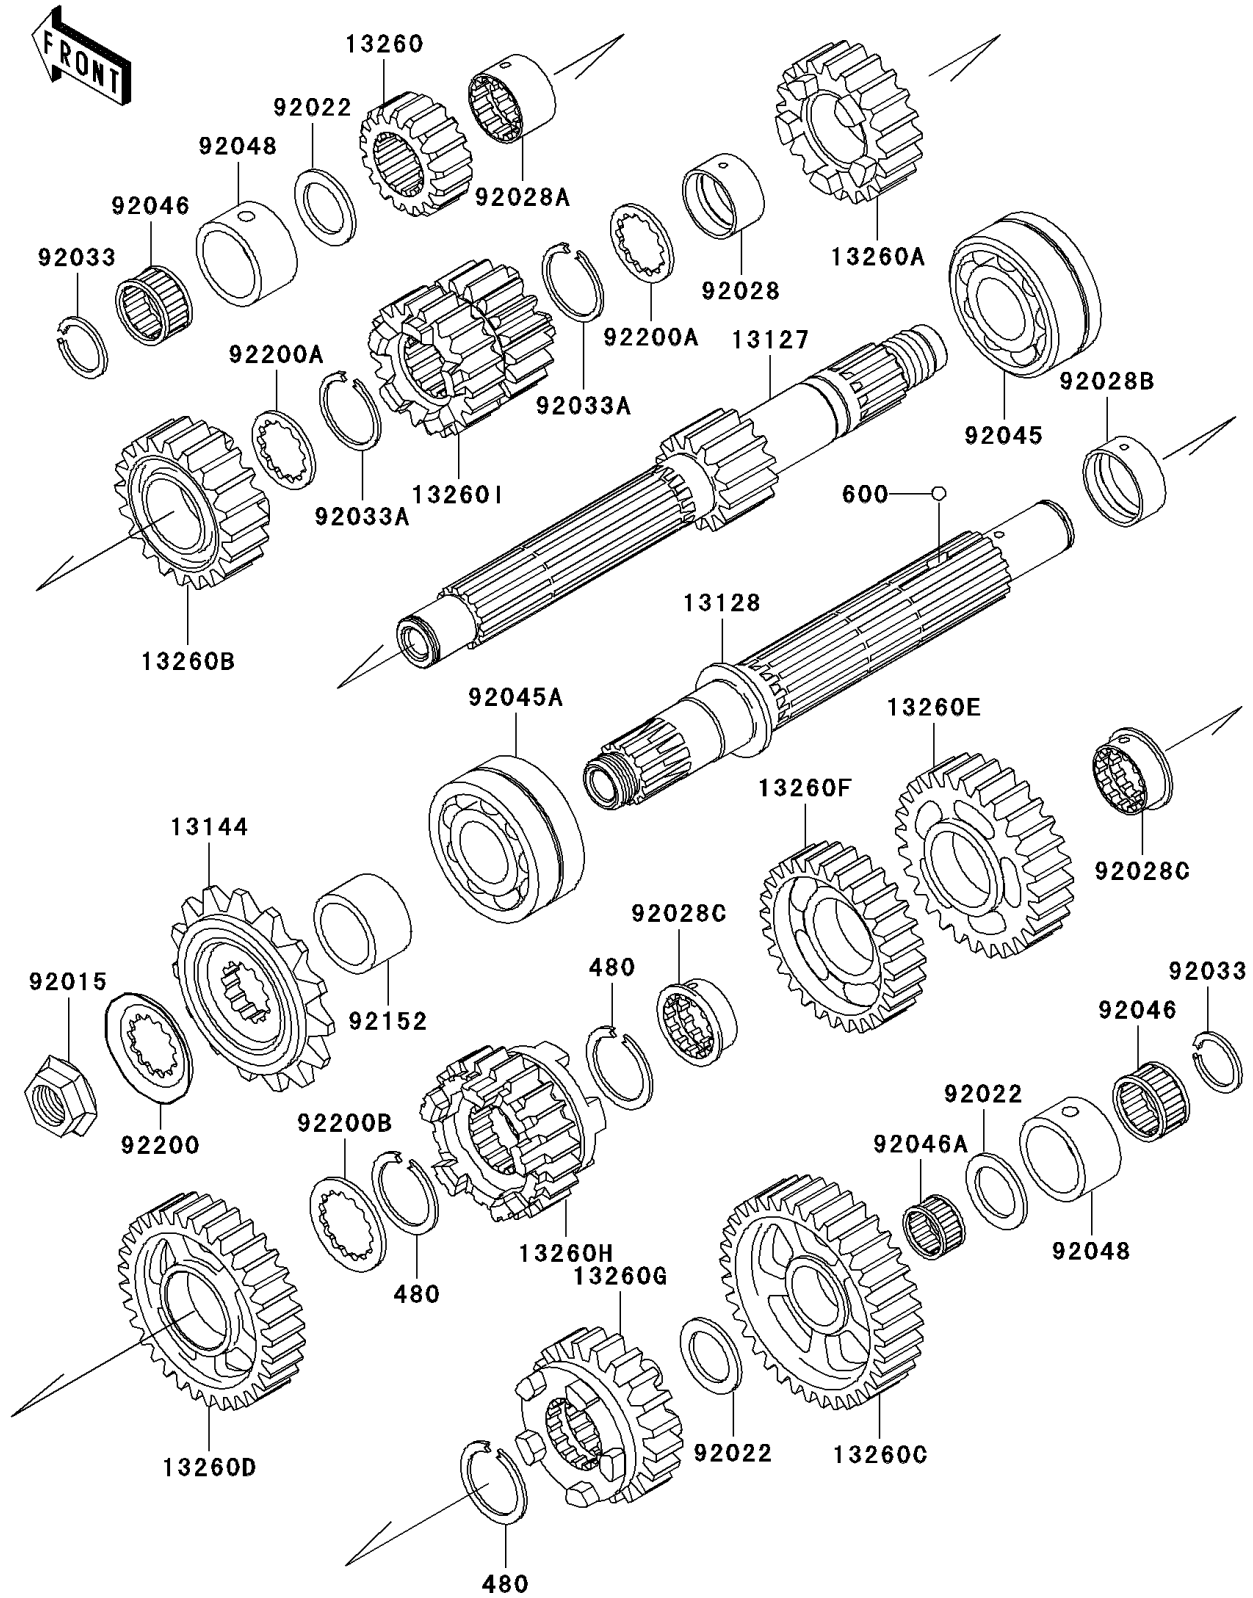

2001 Ninja® ZX™-12R PARTS DIAGRAM

Transmission

E1361

2001 Ninja® ZX™-12R PARTS LIST

Transmission

ITEM NAME	PART NUMBER	QUANTITY
CIRCLIP (Ref # 480)	480J2900	3
BALL-STEEL,5/32" (Ref # 600)	600A0500	3
SHAFT-TRANSMISSION INPUT,14T (Ref # 13127)	13127-1274	1
SHAFT-TRANSMISSION OUTPUT (Ref # 13128)	13128-1237	1
SPROCKET-OUTPUT,18T (Ref # 13144)	13144-1308	1
GEAR,INPUT 2ND,20T (Ref # 13260)	13260-1828	1
GEAR,INPUT 5TH,23T (Ref # 13260A)	13260-1830	1
GEAR,INPUT TOP,30T (Ref # 13260B)	13260-1831	1
GEAR,OUTPUT LOW,34T (Ref # 13260C)	13260-1832	1
GEAR,OUTPUT 2ND,31T (Ref # 13260D)	13260-1833	1
GEAR,OUTPUT 3RD,36T (Ref # 13260E)	13260-1834	1
GEAR,OUTPUT 4TH,30T (Ref # 13260F)	13260-1835	1
GEAR,OUTPUT 5TH,26T (Ref # 13260G)	13260-1836	1
GEAR,OUTPUT TOP,31T (Ref # 13260H)	13260-1837	1
GEAR,INPUT 3RD&4TH,25T&24T (Ref # 13260I)	13260-1903	1
NUT,20MM (Ref # 92015)	92015-1210	1
WASHER,22.3X35X1.6 (Ref # 92022)	92022-212	3
BUSHING (Ref # 92028)	92028-1935	1
BUSHING (Ref # 92028A)	92028-1936	1
BUSHING (Ref # 92028B)	92028-1937	1
BUSHING (Ref # 92028C)	92028-1938	2
RING-SNAP,20X25.5X1.2 (Ref # 92033)	92033-025	2
RING-SNAP,T=1.2 (Ref # 92033A)	92033-1037	2
BEARING-BALL,6305N2SH2 (Ref # 92045)	92045-1224	1
BEARING-BALL,TM-5206NX9 (Ref # 92045A)	92045-1377	1
BEARING-NEEDLE (Ref # 92046)	92046-1268	2
BEARING-NEEDLE (Ref # 92046A)	92046-1269	1
RACE (Ref # 92048)	92048-1105	2
COLLAR (Ref # 92152)	92152-1168	1

2001 Ninja® ZX™-12R PARTS LIST

Transmission

ITEM NAME	PART NUMBER	QUANTITY
WASHER,TOOTHED,23.9X45X1.0 (Ref # 92200)	92200-1234	1
WASHER,T=1.5 (Ref # 92200A)	92200-1240	2
WASHER,TOOTHED,28X30X2 (Ref # 92200B)	92200-1277	1