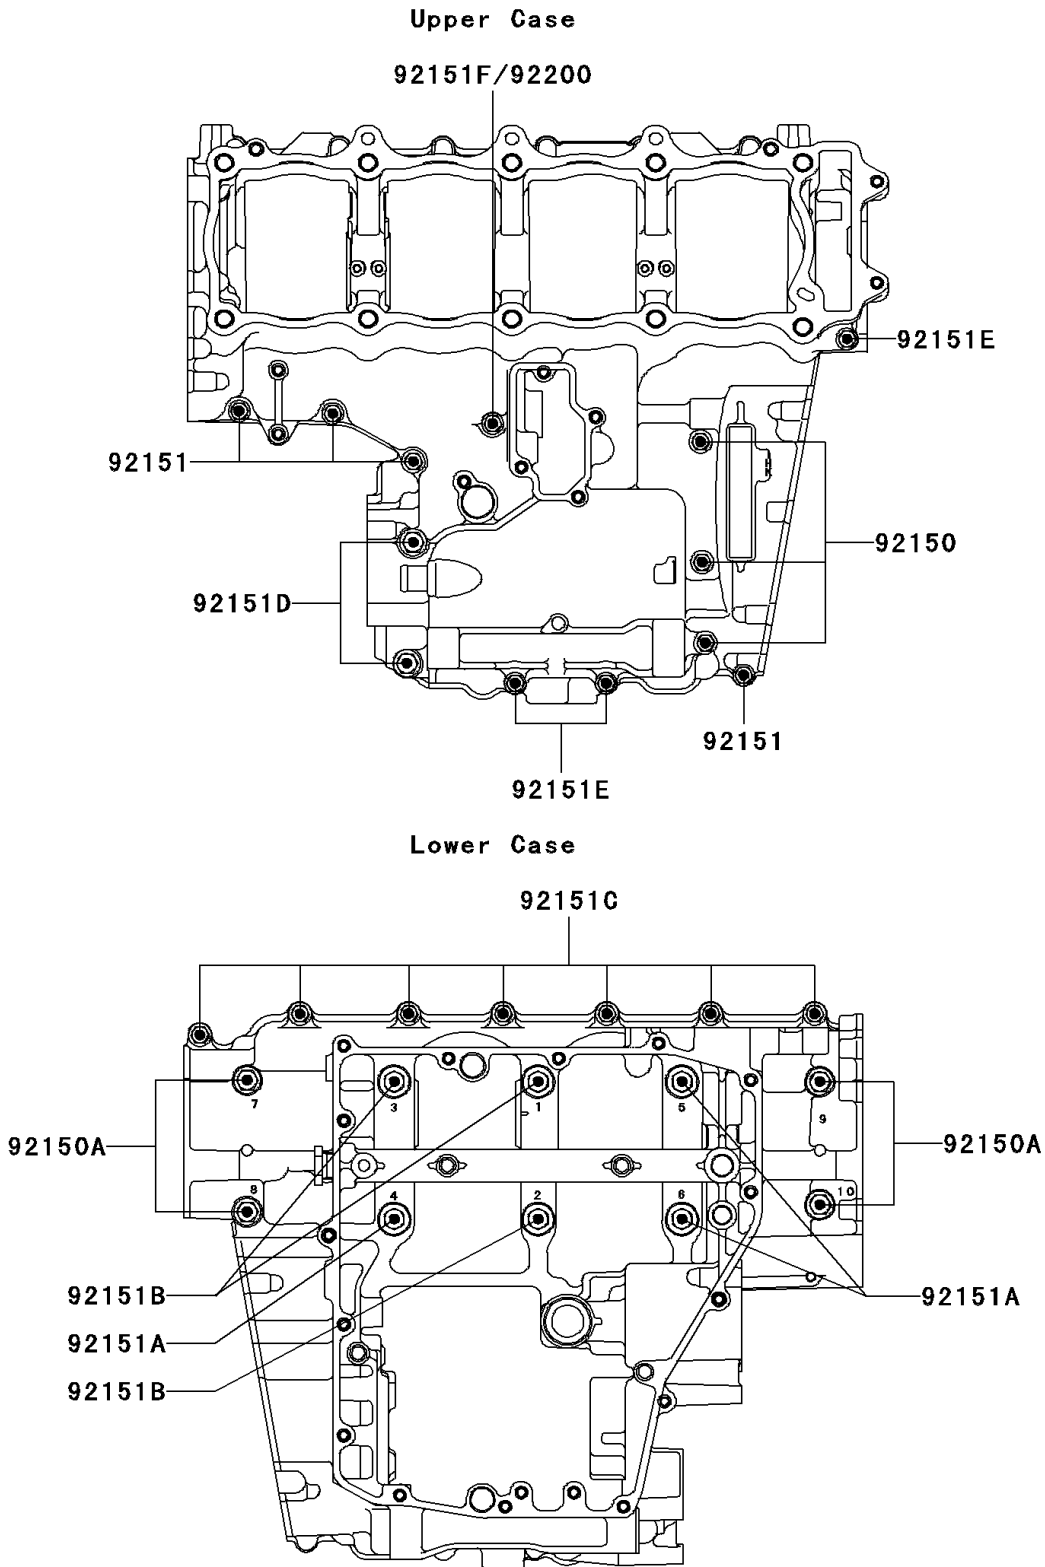

2001 Ninja® ZX™-12R PARTS DIAGRAM

Crankcase Bolt Pattern

E1412

2001 Ninja® ZX™-12R PARTS LIST

Crankcase Bolt Pattern

ITEM NAME	PART NUMBER	QUANTITY
BOLT,7X85 (Ref # 92150)	92150-1251	3
BOLT,8X99 (Ref # 92150A)	92150-1856	4
BOLT,7X50 (Ref # 92151)	92151-1223	4
BOLT,10X85 (Ref # 92151A)	92151-1515	3
BOLT,10X133 (Ref # 92151B)	92151-1516	3
BOLT,7X45 (Ref # 92151C)	92151-1539	7
BOLT,8X85 (Ref # 92151D)	92151-1589	2
BOLT,7X95 (Ref # 92151E)	92151-1590	3
BOLT,7X65 (Ref # 92151F)	92151-1712	1
WASHER,7.2X14X2.3 (Ref # 92200)	92200-1521	1