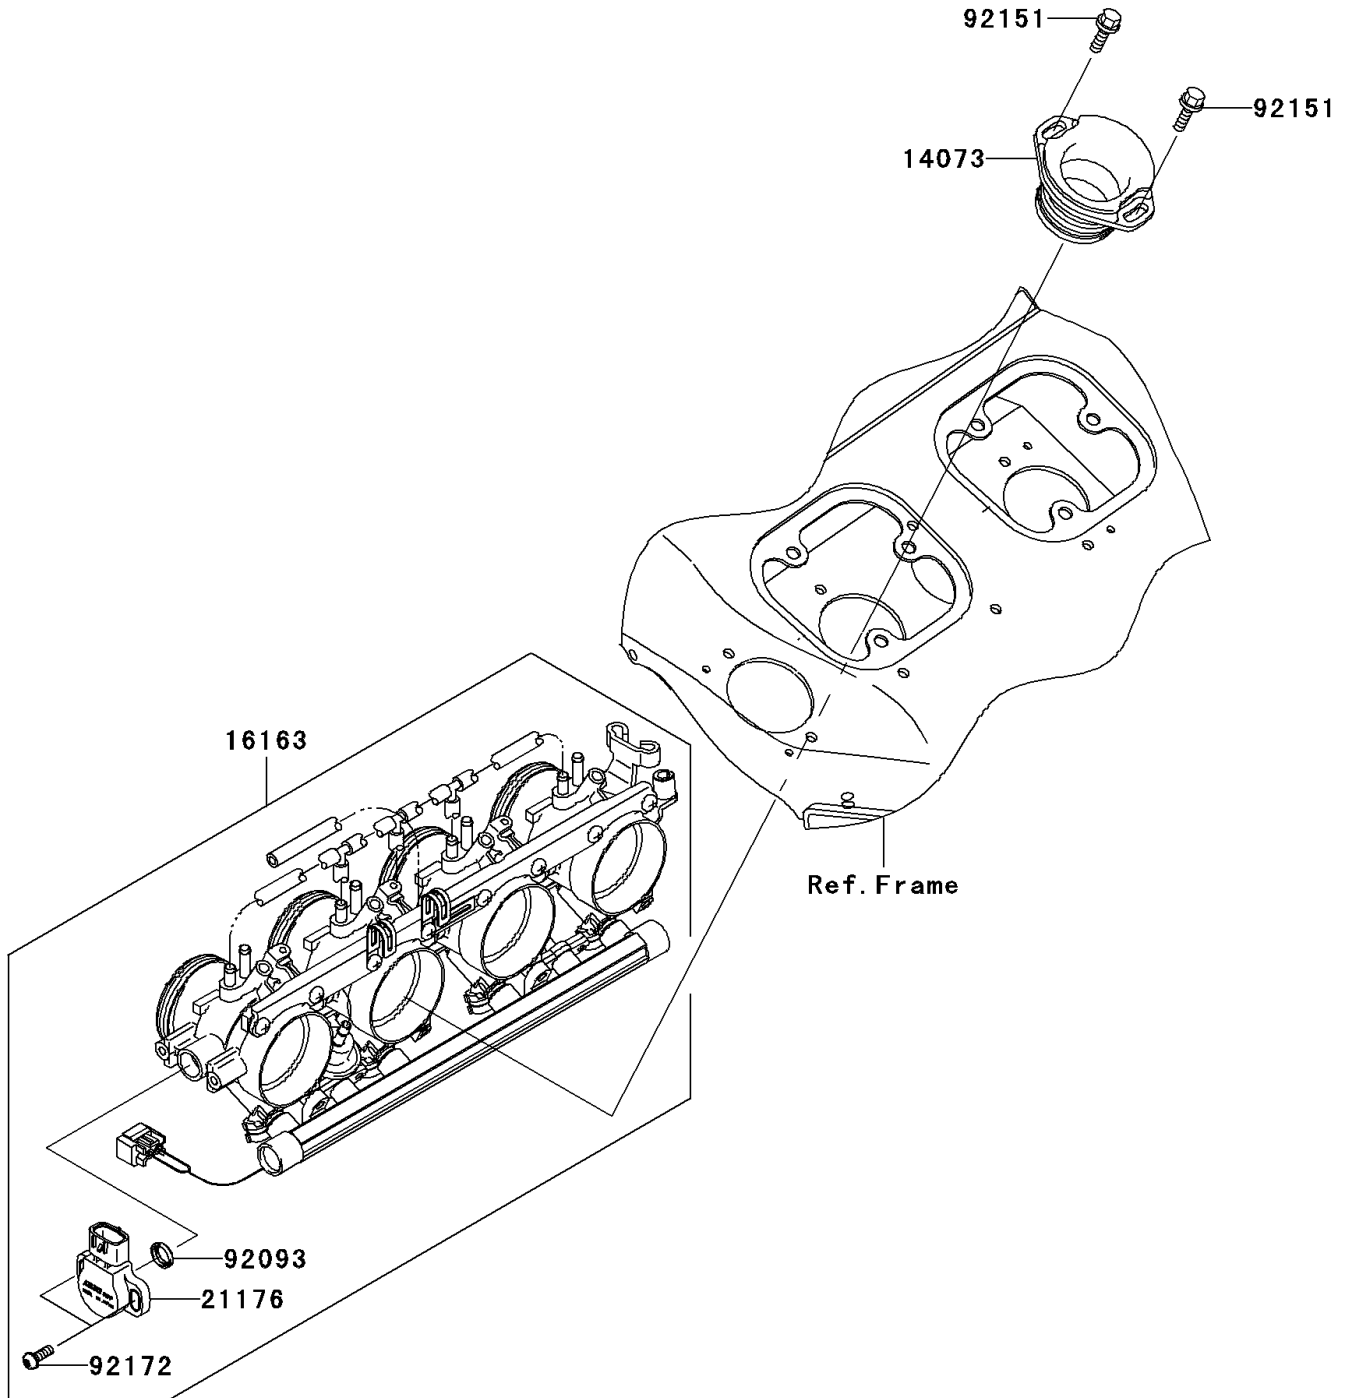

2001 Ninja® ZX™-12R PARTS DIAGRAM

Throttle

E1510

2001 Ninja® ZX™-12R PARTS LIST

Throttle

ITEM NAME	PART NUMBER	QUANTITY
DUCT,FUNNEL (Ref # 14073)	14073-1746	4
THROTTLE-ASSY (Ref # 16163)	16163-1114	1
SENSOR (Ref # 21176)	21176-1083	1
SEAL (Ref # 92093)	92093-0064	1
BOLT,6X22 (Ref # 92151)	92151-1236	8
SCREW (Ref # 92172)	92172-0255	2