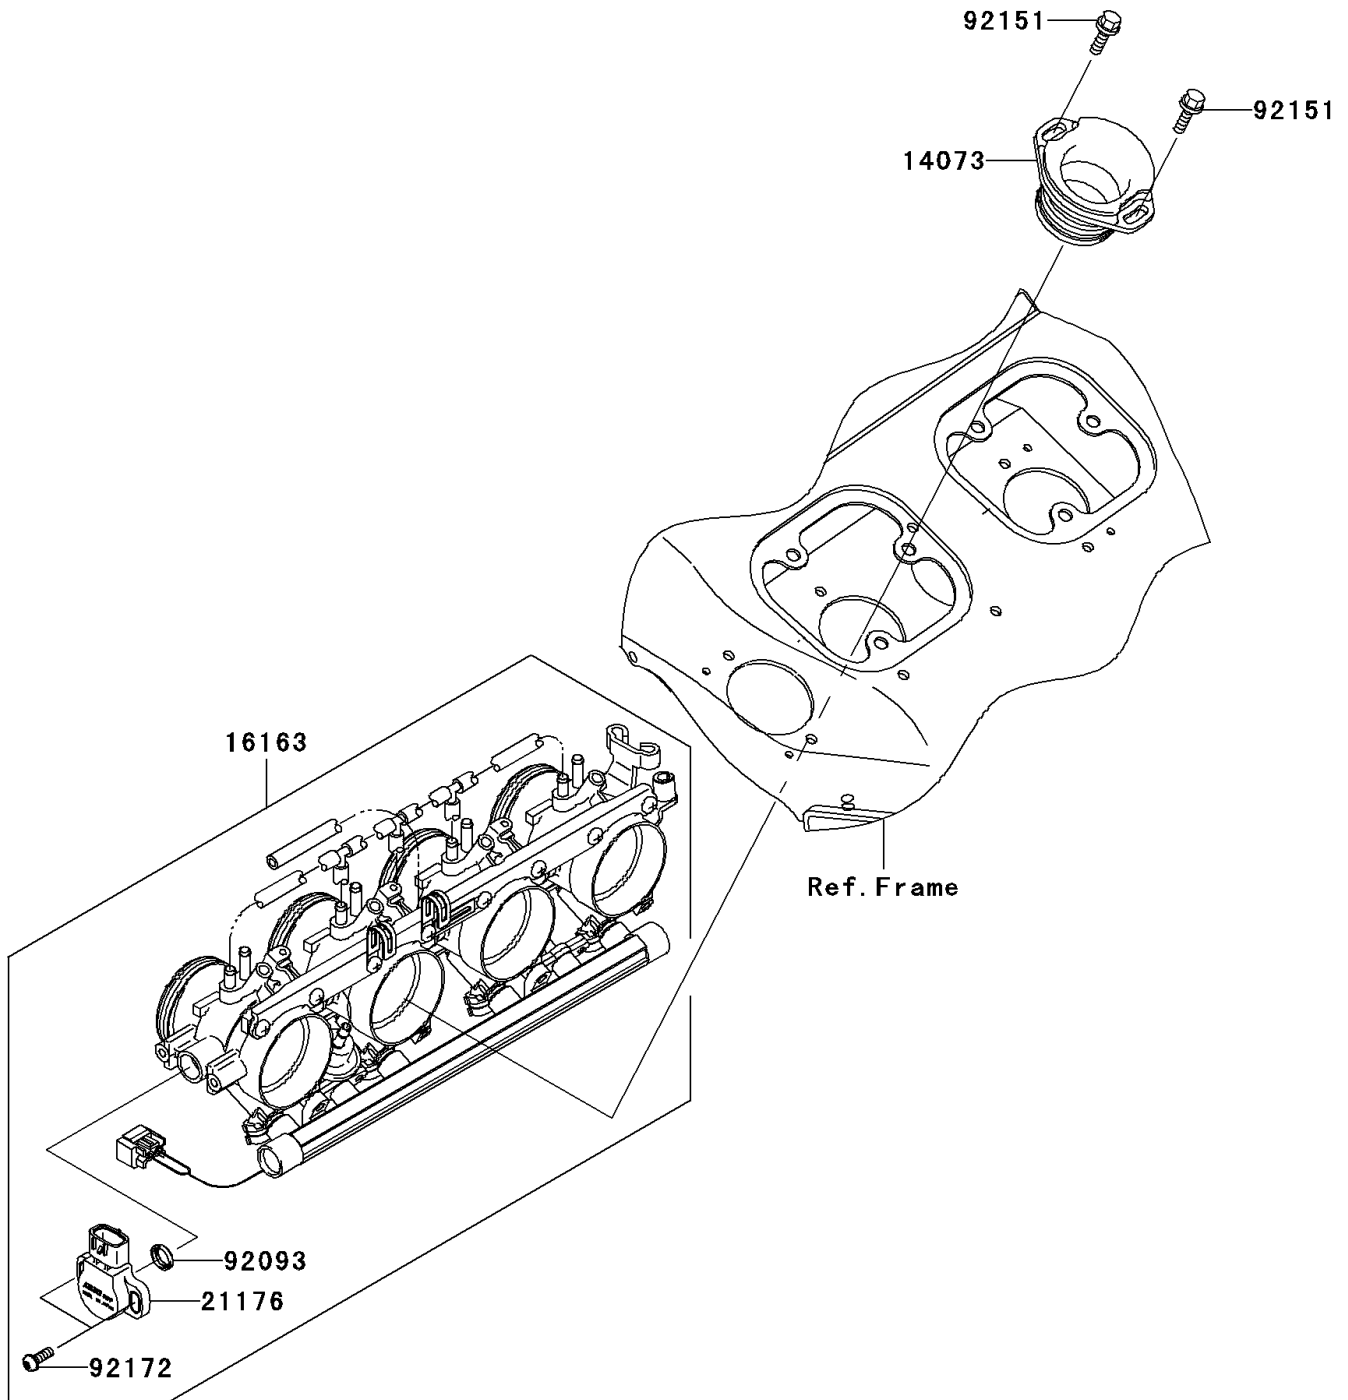

2001 Ninja® ZX™-12R PARTS DIAGRAM

Throttle

E1510

2001 Ninja® ZX™-12R PARTS LIST

Throttle

ITEM NAME	PART NUMBER	QUANTITY
DUCT,FUNNEL (Ref # 14073)	14073-1746	4
THROTTLE-ASSY (Ref # 16163)	16163-1114	1
SENSOR (Ref # 21176)	21176-1083	1
SEAL (Ref # 92093)	92093-0064	1
BOLT,6X22 (Ref # 92151)	92151-1236	8
SCREW (Ref # 92172)	92172-0255	2