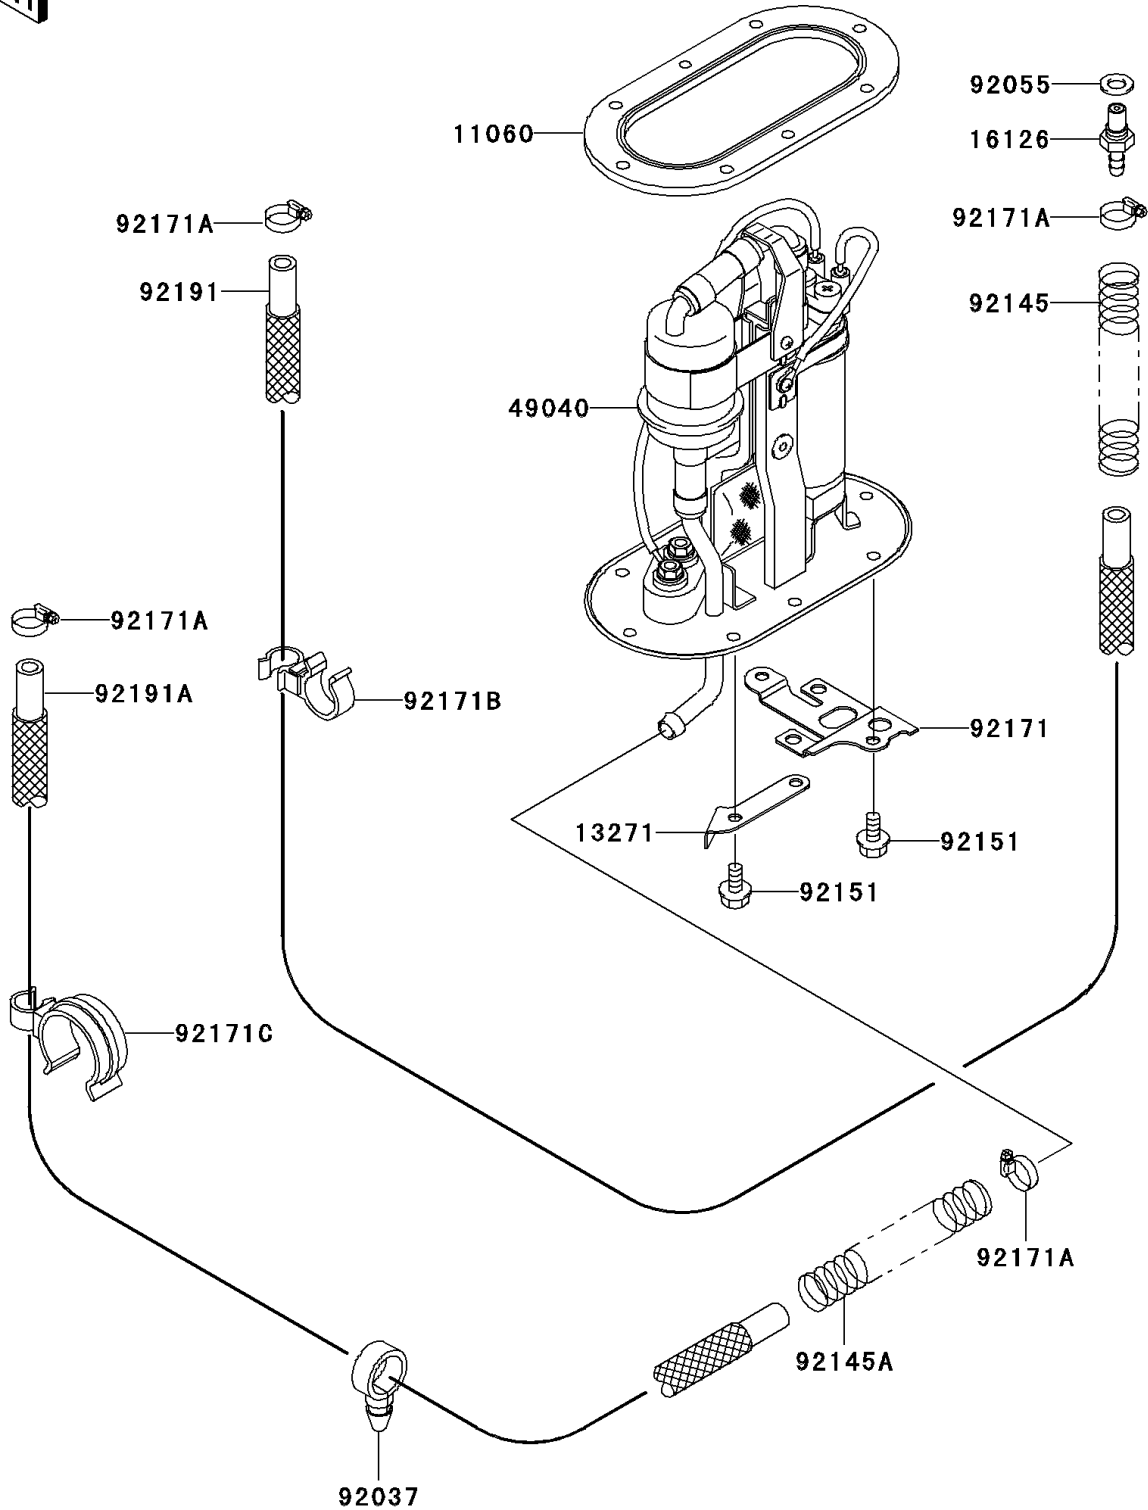

2001 Ninja® ZX™-12R PARTS DIAGRAM

Fuel Pump

E1520

2001 Ninja® ZX™-12R PARTS LIST

Fuel Pump

ITEM NAME	PART NUMBER	QUANTITY
GASKET (Ref # 11060)	11060-1929	1
PLATE (Ref # 13271)	13271-1557	1
VALVE (Ref # 16126)	16126-1412	1
PUMP-FUEL (Ref # 49040)	49040-1067	1
CLAMP,HOSE (Ref # 92037)	92037-1827	1
RING-O,17.8X1.9 (Ref # 92055)	92055-1667	1
SPRING,FUEL TUBE (Ref # 92145)	92145-1373	1
SPRING,PUMP TUBE (Ref # 92145A)	92145-1415	1
BOLT,FLANGED,5X12 (Ref # 92151)	92151-1599	8
CLAMP (Ref # 92171)	92171-1182	1
CLAMP (Ref # 92171A)	92171-1274	4
CLAMP (Ref # 92171B)	92171-1275	1
CLAMP (Ref # 92171C)	92171-1276	1
TUBE,7.5X13.5X630 (Ref # 92191)	92191-1356	1
TUBE,7.5X13.5X900 (Ref # 92191A)	92191-1456	1