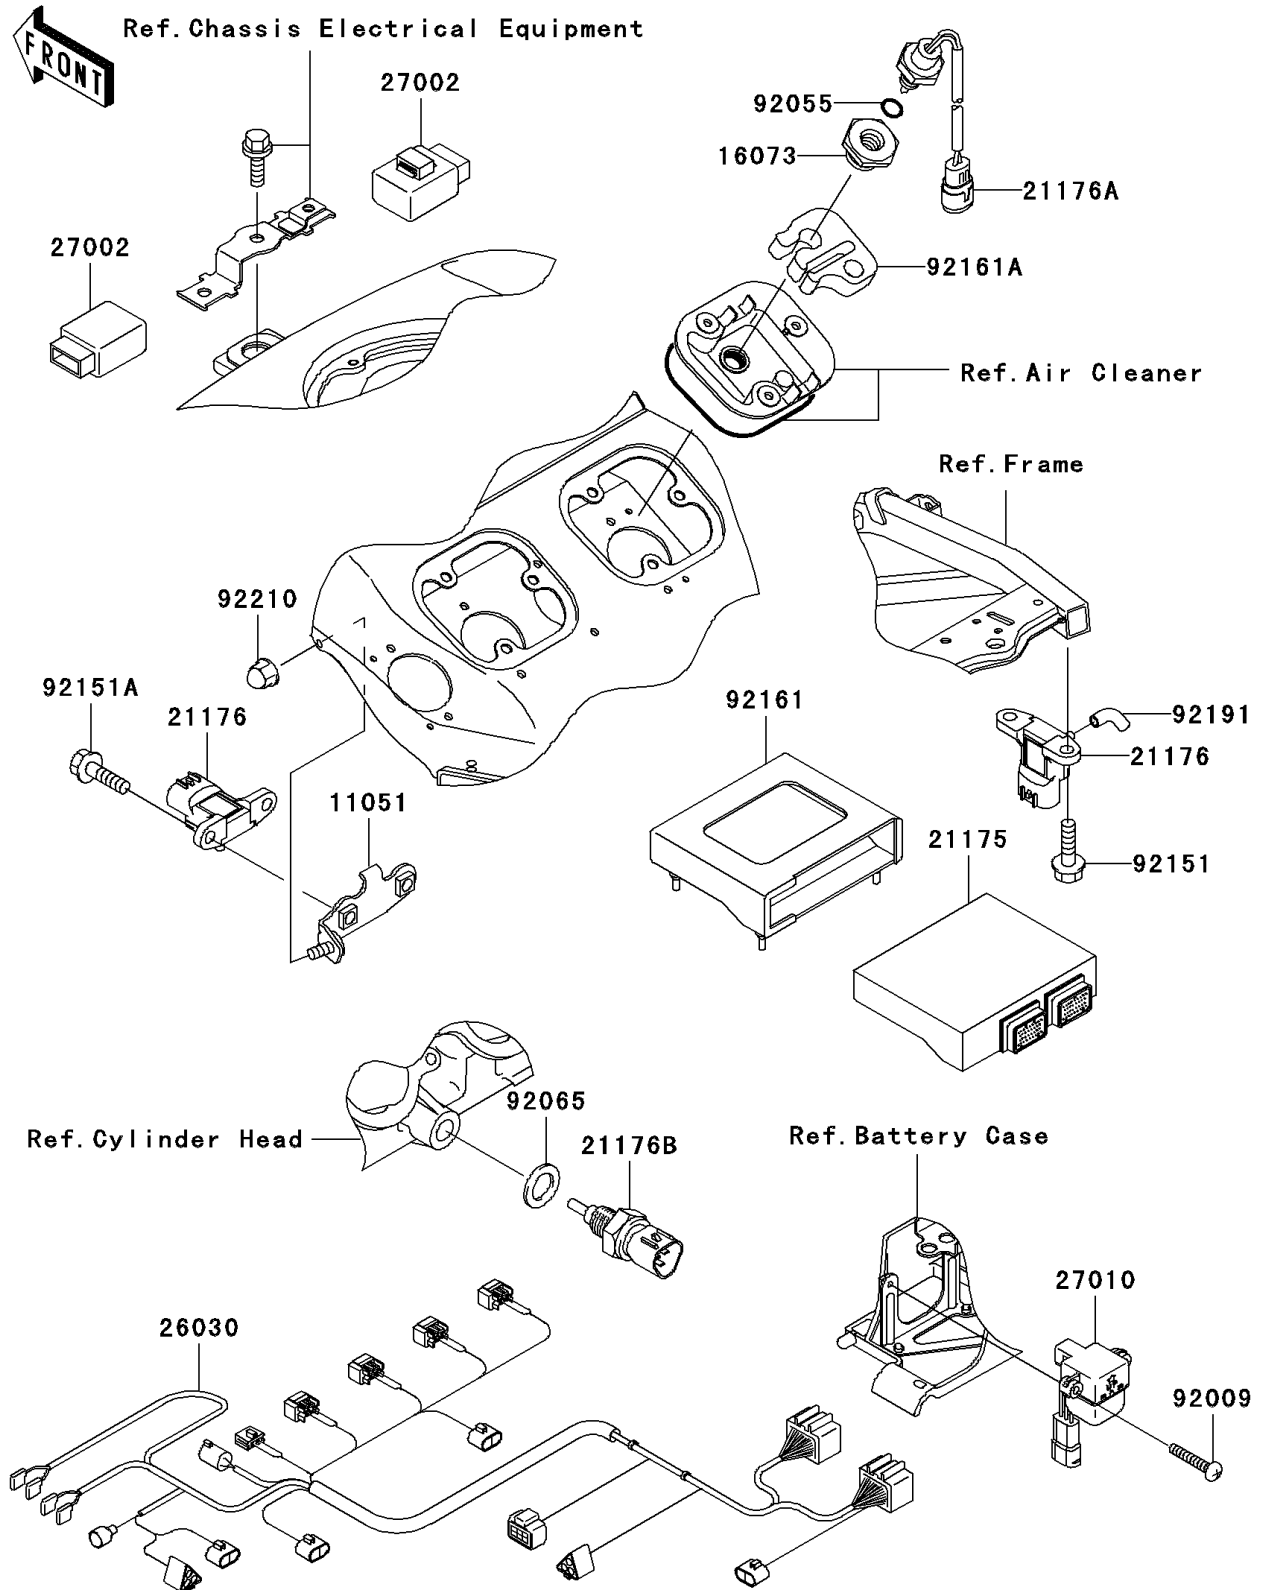

2001 Ninja® ZX™-12R PARTS DIAGRAM

Fuel Injection

E1530

2001 Ninja® ZX™-12R PARTS LIST

Fuel Injection

ITEM NAME	PART NUMBER	QUANTITY
BRACKET (Ref # 11051)	11051-1660	1
INSULATOR (Ref # 16073)	16073-1121	1
CONTROL UNIT-ELECTRONIC (Ref # 21175)	21175-1079	1
SENSOR,PRESSURE (Ref # 21176)	21176-1095	2
SENSOR,AIR TEMPERATURE (Ref # 21176A)	21176-1097	1
SENSOR,WATER TEMPERATURE (Ref # 21176B)	21176-1098	1
HARNESS (Ref # 26030)	26030-1680	1
RELAY-ASSY (Ref # 27002)	27002-1062	2
SWITCH (Ref # 27010)	27010-1426	1
SCREW,4X20 (Ref # 92009)	92009-1897	2
RING-O,ID=9.5 (Ref # 92055)	92055-1386	1
GASKET,12X22X2,DRAIN PLUG (Ref # 92065)	92065-097	1
BOLT,6X22 (Ref # 92151)	92151-1236	2
BOLT,6X16 (Ref # 92151A)	92151-1774	2
DAMPER (Ref # 92161)	92161-1118	1
DAMPER (Ref # 92161A)	92161-1144	1
TUBE (Ref # 92191)	92191-1499	1
NUT (Ref # 92210)	92210-1252	1