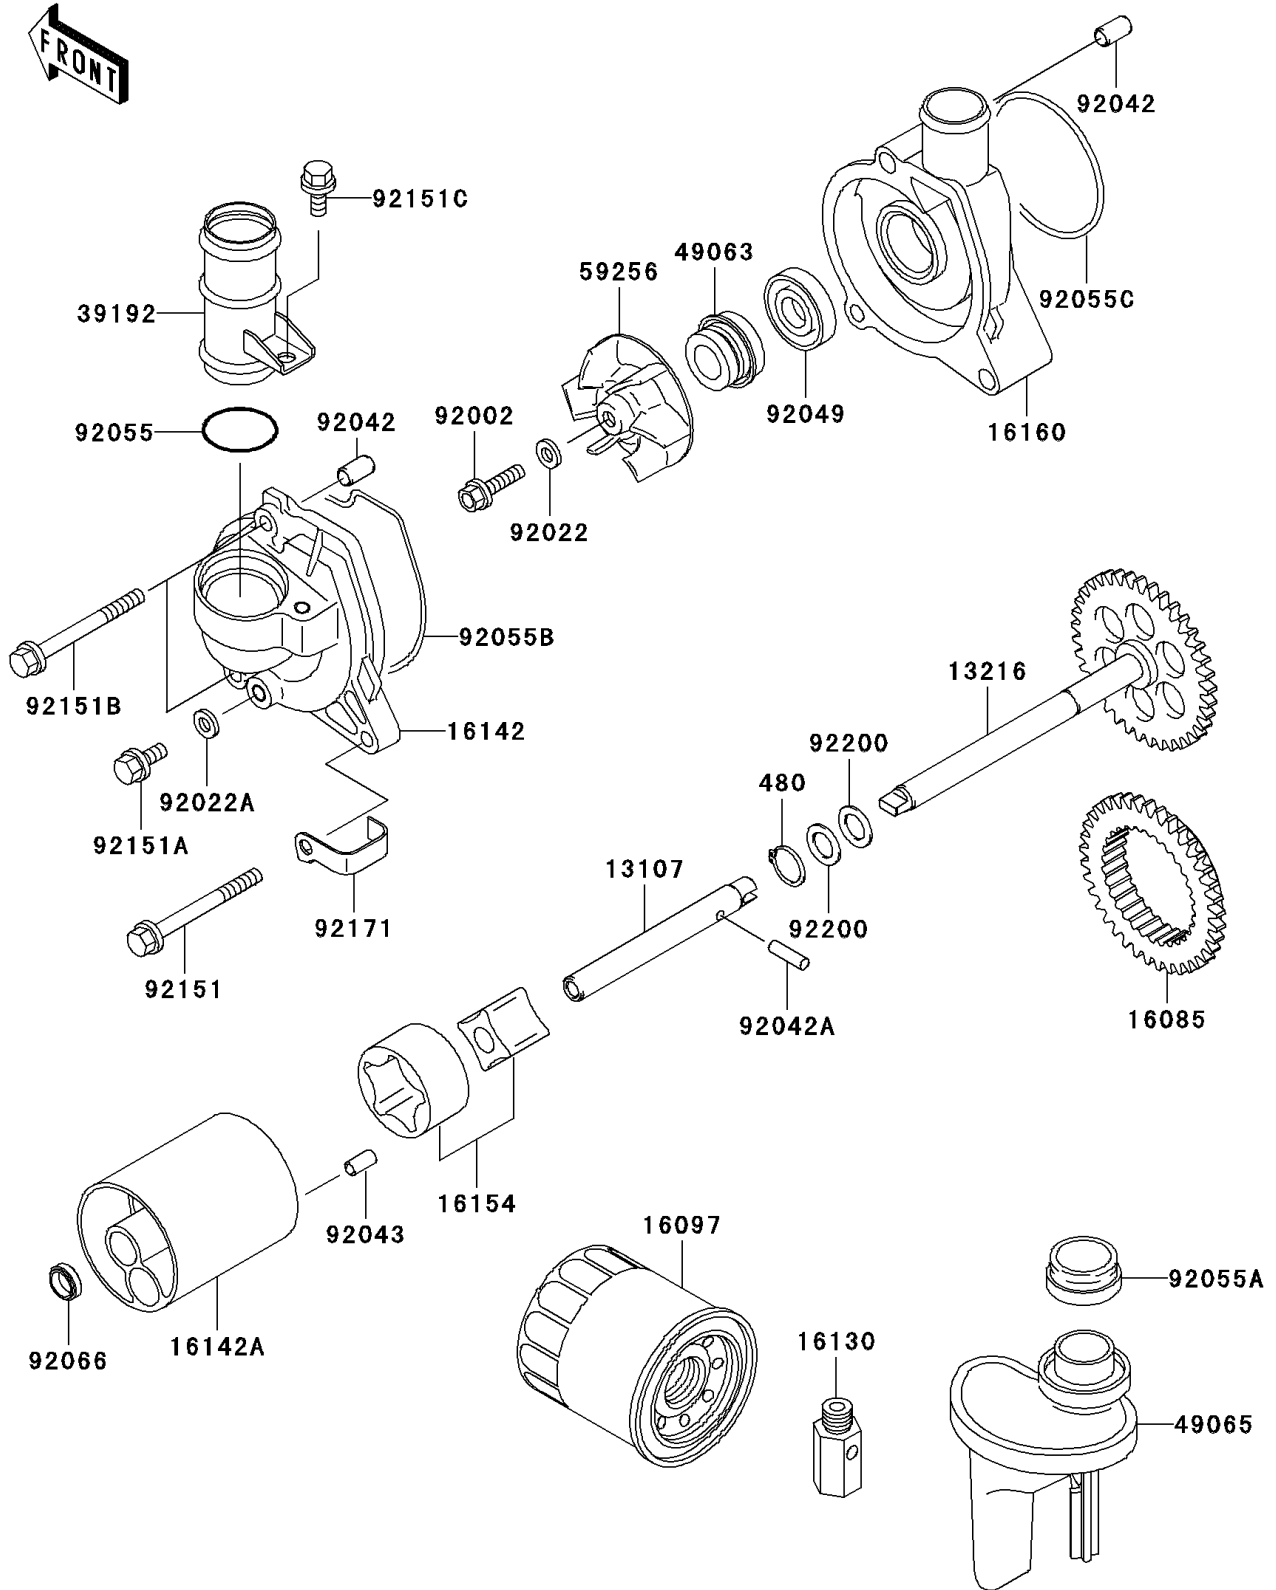

2001 Ninja® ZX™-12R PARTS DIAGRAM

Oil Pump/Oil Filter

E1710

2001 Ninja® ZX™-12R PARTS LIST

Oil Pump/Oil Filter

ITEM NAME	PART NUMBER	QUANTITY
CIRCLIP-TYPE-C,11MM (Ref # 480)	480J1100	1
SHAFT,PUMP,LH (Ref # 13107)	13107-1419	1
GEAR-COMP,PUMP,RH (Ref # 13216)	13216-1183	1
GEAR (Ref # 16085)	16085-1326	1
FILTER-ASSY-OIL (Ref # 16097)	16097-1070	1
VALVE-ASSY-RELIEF (Ref # 16130)	16130-1058	1
COVER-PUMP,WATER (Ref # 16142)	16142-1157	1
COVER-PUMP,OIL (Ref # 16142A)	16142-1168	1
ROTOR-PUMP (Ref # 16154)	16154-1124	1
BODY,WATER PUMP (Ref # 16160)	16160-1324	1
PIPE-WATER (Ref # 39192)	39192-1128	1
SEAL-MECHANICAL,WATER (Ref # 49063)	49063-1055	1
FILTER-OIL (Ref # 49065)	49065-1084	1
IMPELLER (Ref # 59256)	59256-1076	1
BOLT,6X22 (Ref # 92002)	92002-1154	1
WASHER,6.1X12X1 (Ref # 92022)	92022-077	1
WASHER,6.2X11X1 (Ref # 92022A)	92022-304	1
PIN,DOWEL,6.3X8X14 (Ref # 92042)	92042-007	4
PIN,DOWEL,4X15.8 (Ref # 92042A)	92042-014	1
PIN,4.2X6X12 (Ref # 92043)	92043-1262	1
SEAL-OIL,OIL PUMP (Ref # 92049)	92049-1336	1
RING-O,27.6X3.2 (Ref # 92055)	92055-1328	1
RING-O,OIL FILTER (Ref # 92055A)	92055-1503	1
RING-O,WATER PUMP COVER (Ref # 92055B)	92055-1602	1
RING-O (Ref # 92055C)	92055-3018	1
PLUG (Ref # 92066)	92066-1537	1
BOLT,6X55 (Ref # 92151)	92151-1132	1
BOLT,6X12 (Ref # 92151A)	92151-1133	1
BOLT,6X65 (Ref # 92151B)	92151-1199	2

2001 Ninja® ZX™-12R PARTS LIST

Oil Pump/Oil Filter

ITEM NAME	PART NUMBER	QUANTITY
BOLT,6X16 (Ref # 92151C)	92151-1774	1
CLAMP (Ref # 92171)	92171-1179	1
WASHER (Ref # 92200)	92200-1009	2