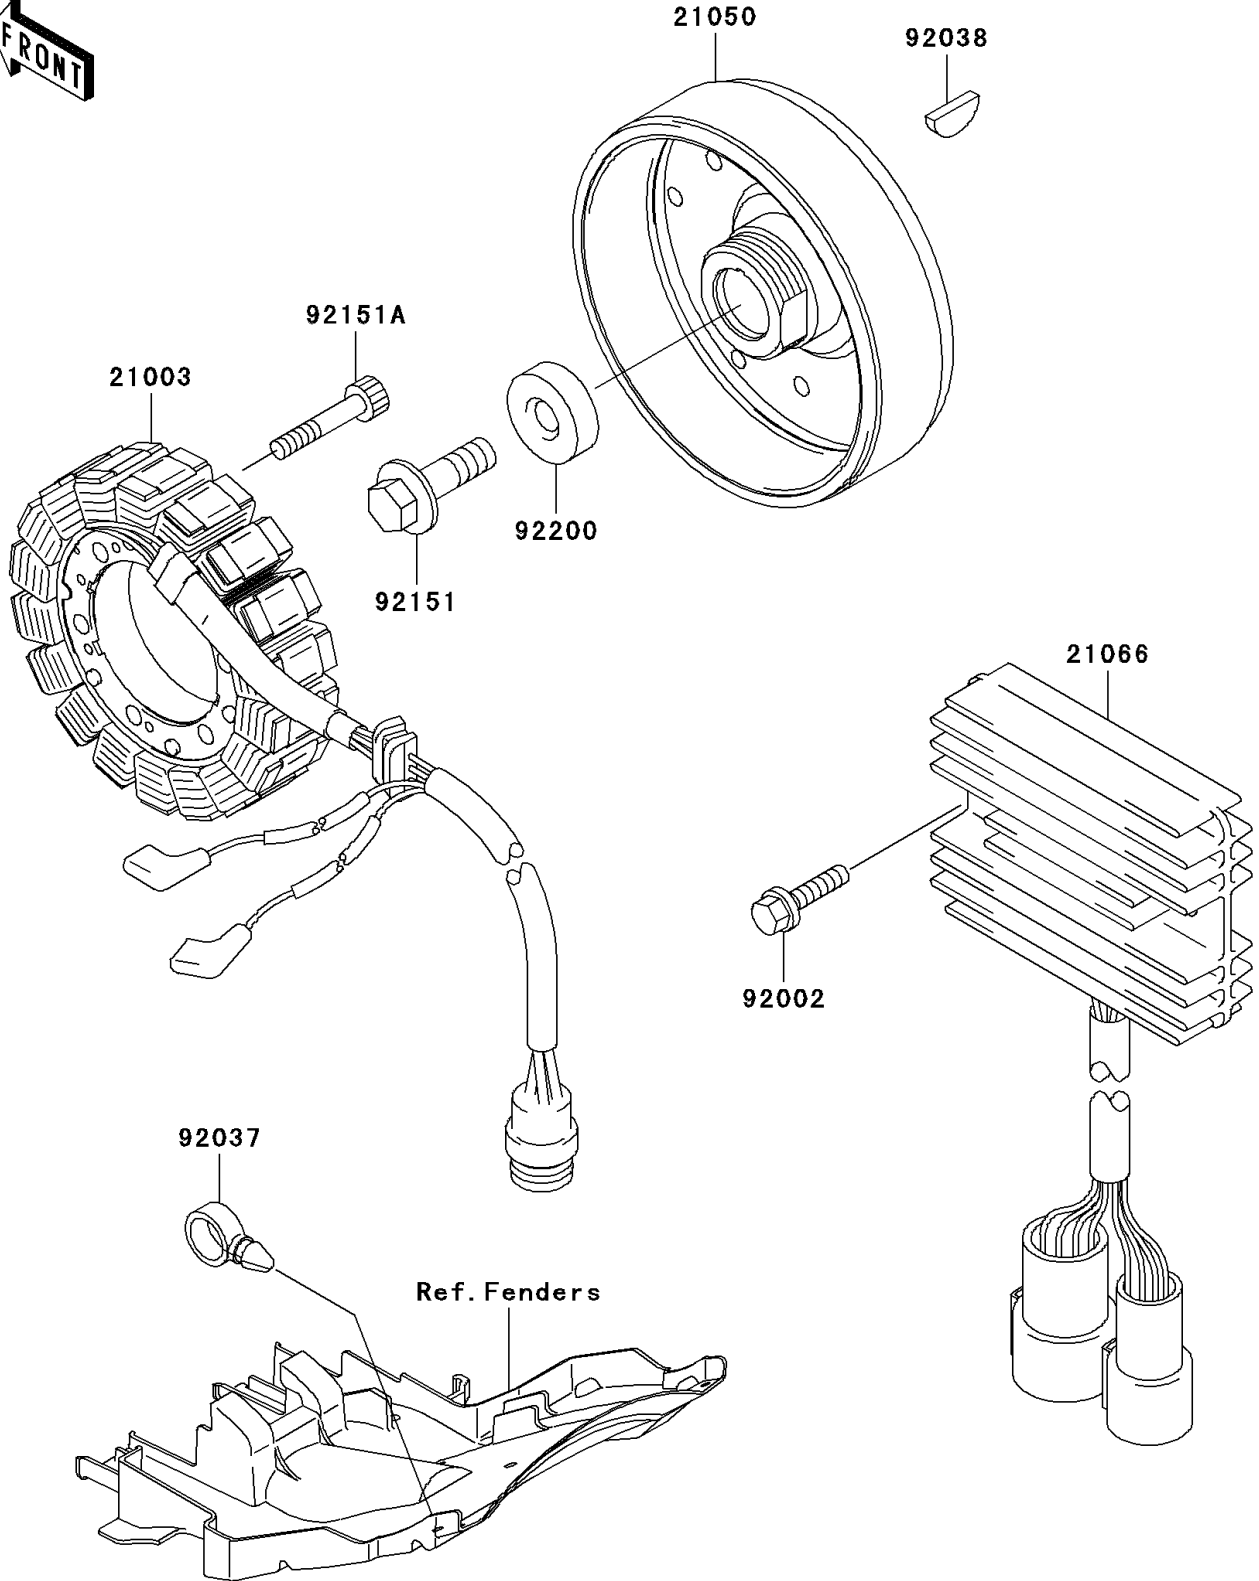

# 2001 Ninja® ZX™-12R PARTS DIAGRAM

Generator

E1810

## 2001 Ninja® ZX™-12R PARTS LIST

### Generator

ITEM NAME	PART NUMBER	QUANTITY
STATOR (Ref # 21003)	21003-1351	1
FLYWHEEL (Ref # 21050)	21050-1185	1
REGULATOR-VOLTAGE (Ref # 21066)	21066-1119	1
BOLT,FLANGED,6X35 (Ref # 92002)	92002-1051	2
CLAMP,HOSE (Ref # 92037)	92037-1827	1
KEY (Ref # 92038)	92038-1060	1
BOLT,FLYWHEEL (Ref # 92151)	92151-1230	1
BOLT,SOCKET,6X45 (Ref # 92151A)	92151-1779	3
WASHER (Ref # 92200)	92200-1241	1