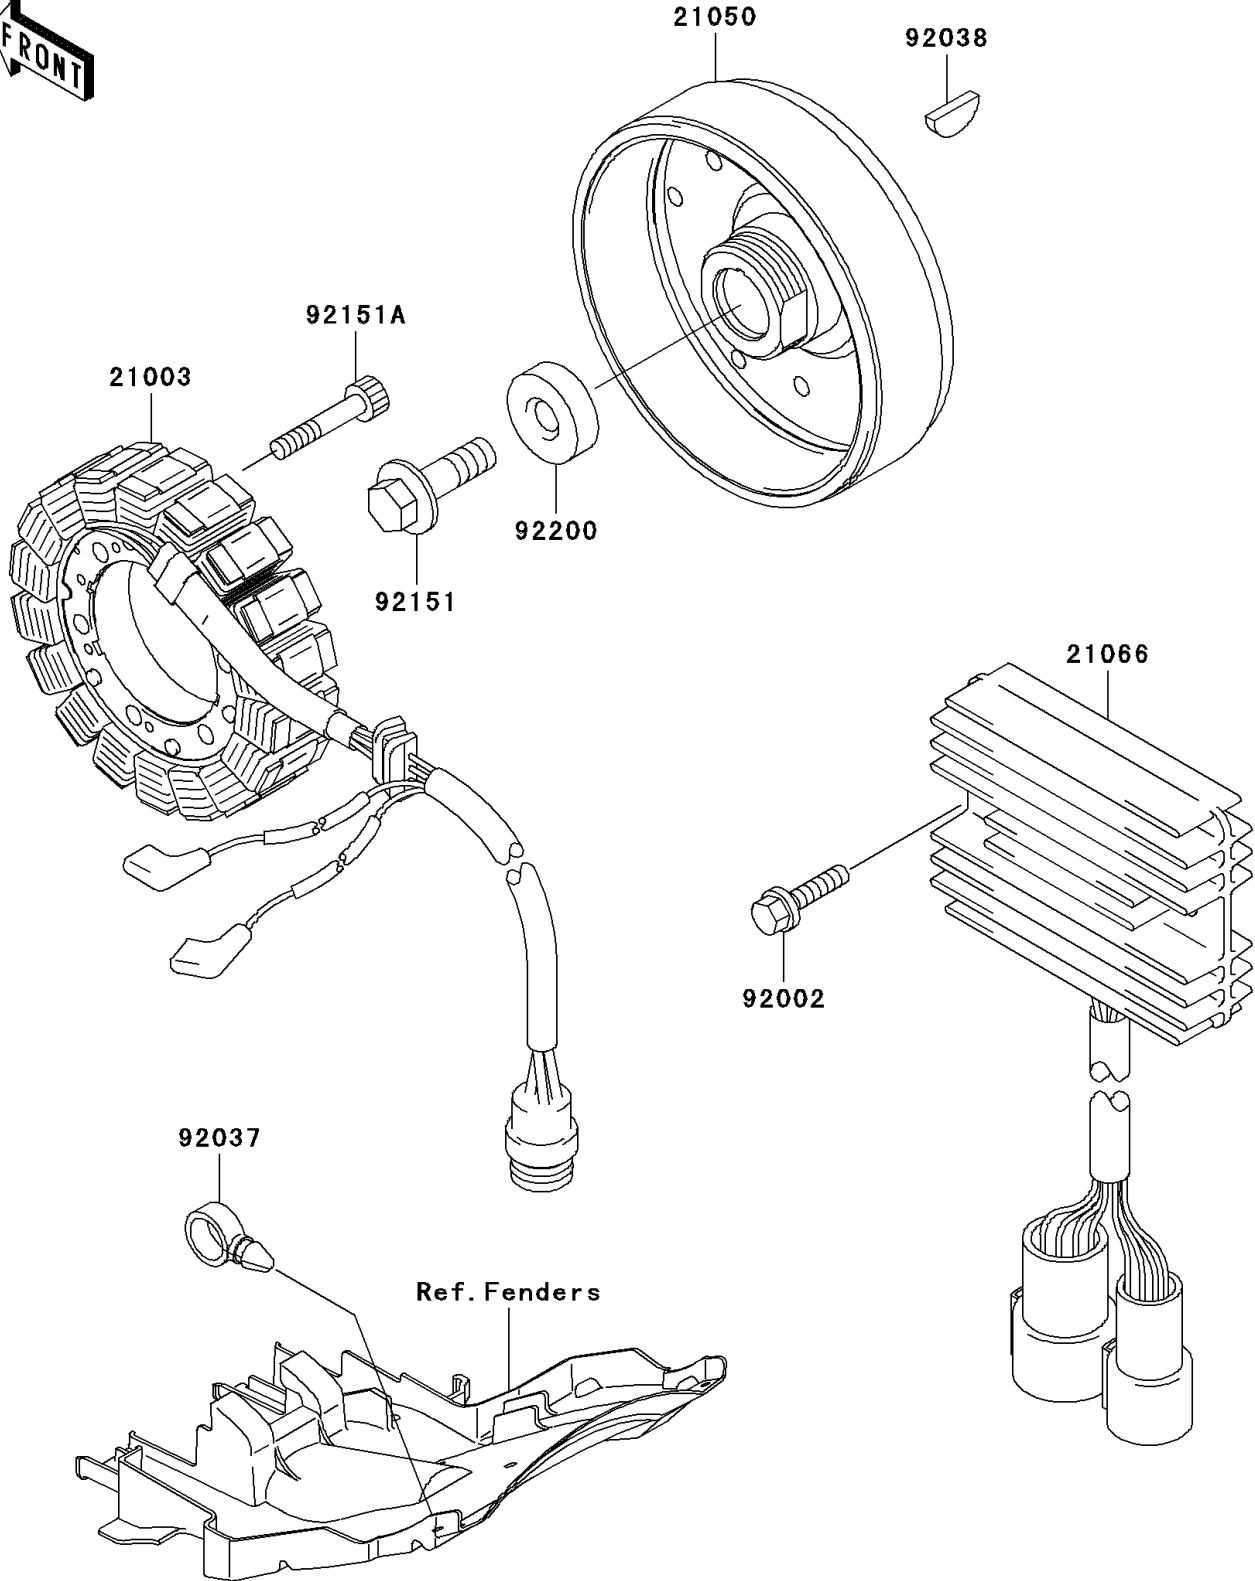

2001 Ninja® ZX™-12R PARTS DIAGRAM

Generator

E1810

2001 Ninja® ZX™-12R PARTS LIST

Generator

ITEM NAME	PART NUMBER	QUANTITY
STATOR (Ref # 21003)	21003-1351	1
FLYWHEEL (Ref # 21050)	21050-1185	1
REGULATOR-VOLTAGE (Ref # 21066)	21066-1119	1
BOLT,FLANGED,6X35 (Ref # 92002)	92002-1051	2
CLAMP,HOSE (Ref # 92037)	92037-1827	1
KEY (Ref # 92038)	92038-1060	1
BOLT,FLYWHEEL (Ref # 92151)	92151-1230	1
BOLT,SOCKET,6X45 (Ref # 92151A)	92151-1779	3
WASHER (Ref # 92200)	92200-1241	1