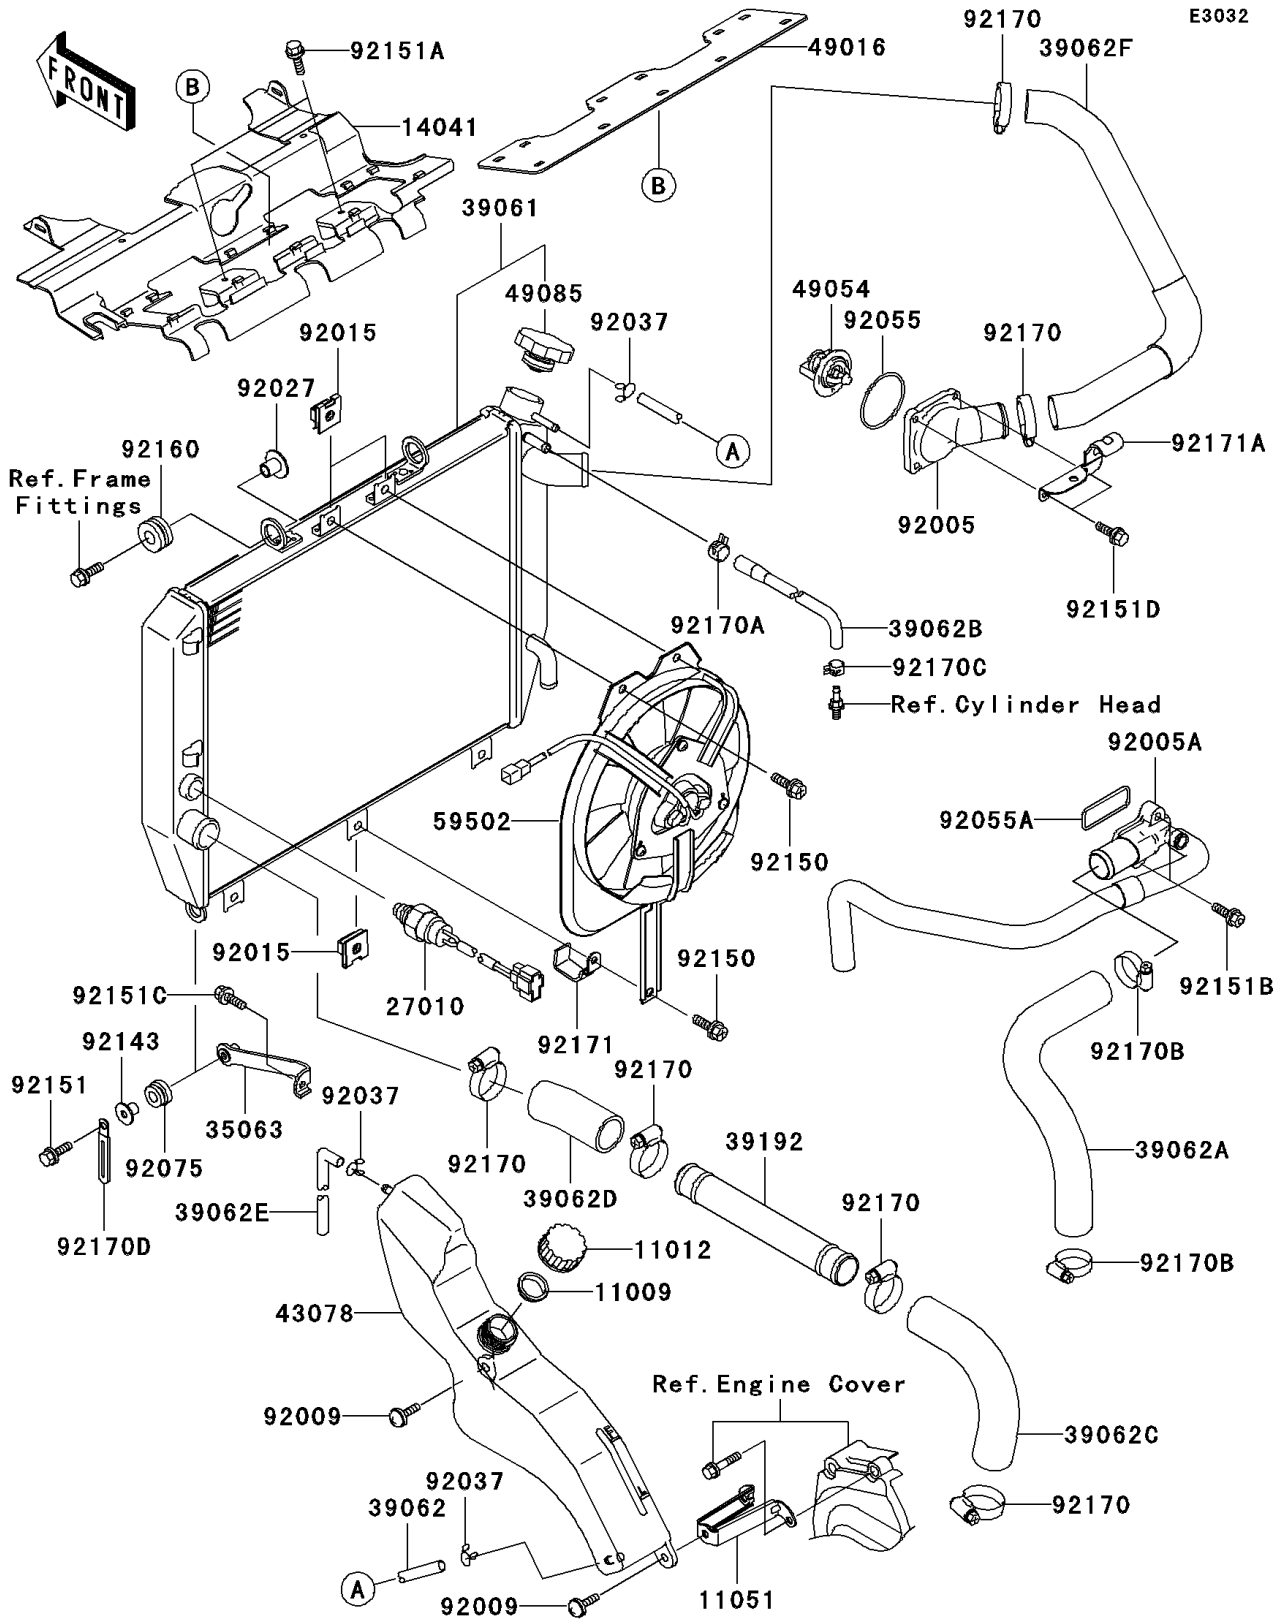

2001 Ninja® ZX™-12R PARTS DIAGRAM

Radiator

2001 Ninja® ZX™-12R PARTS LIST

Radiator

ITEM NAME	PART NUMBER	QUANTITY
GASKET,RESERVOIR TANK CAP (Ref # 11009)	11009-1145	1
CAP (Ref # 11012)	11012-1084	1
BRACKET (Ref # 11051)	11051-1435	1
COVER-COMP (Ref # 14041)	14041-1144	1
SWITCH (Ref # 27010)	27010-1418	1
STAY (Ref # 35063)	35063-1058	1
RADIATOR-ASSY (Ref # 39061)	39061-1299	1
HOSE-COOLING,RADIATOR-RESERVE (Ref # 39062)	39062-1719	1
HOSE-COOLING,PUMP-CYLINDER (Ref # 39062A)	39062-1792	1
HOSE-COOLING,RADIATOR (Ref # 39062B)	39062-1794	1
HOSE-COOLING,PIPE-PUMP (Ref # 39062C)	39062-1795	1
HOSE-COOLING,RADIATOR-PIPE (Ref # 39062D)	39062-1807	1
HOSE-COOLING (Ref # 39062E)	39062-1862	1
HOSE-COOLING,HEAD-RADIATOR (Ref # 39062F)	39062-1863	1
PIPE-WATER (Ref # 39192)	39192-1129	1
RESERVOIR (Ref # 43078)	43078-1182	1
COVER-SEAL (Ref # 49016)	49016-1205	1
THERMOSTAT (Ref # 49054)	49054-1067	1
CAP-ASSY-PRESSURE (Ref # 49085)	49085-1078	1
FAN-ASSY (Ref # 59502)	59502-1133	1
FITTING (Ref # 92005)	92005-1362	1
FITTING (Ref # 92005A)	92005-1364	1
SCREW,6X14 (Ref # 92009)	92009-1288	2
NUT (Ref # 92015)	92015-1487	3
COLLAR,L=14 (Ref # 92027)	92027-1134	2
CLAMP,TUBE (Ref # 92037)	92037-147	3
RING-O,53.5X2.6 (Ref # 92055)	92055-112	1
RING-O (Ref # 92055A)	92055-1402	1
DAMPER,RUBBER (Ref # 92075)	92075-1123	1

2001 Ninja® ZX™-12R PARTS LIST

Radiator

ITEM NAME	PART NUMBER	QUANTITY
COLLAR (Ref # 92143)	92143-1353	1
BOLT,6X12 (Ref # 92150)	92150-1186	3
BOLT,6X25 (Ref # 92151)	92151-1225	1
BOLT,6X12 (Ref # 92151A)	92151-1239	2
BOLT,6X25 (Ref # 92151B)	92151-1546	2
BOLT,6X16 (Ref # 92151C)	92151-1774	1
BOLT (Ref # 92151D)	92151-1776	4
DAMPER (Ref # 92160)	92160-1007	2
CLAMP (Ref # 92170)	92170-1036	6
CLAMP (Ref # 92170A)	92170-1201	1
CLAMP,COOLING HOSE (Ref # 92170B)	92170-1284	2
CLAMP (Ref # 92170C)	92170-1493	1
CLAMP (Ref # 92170D)	92170-1514	1
CLAMP (Ref # 92171)	92171-1177	1
CLAMP (Ref # 92171A)	92171-1215	1