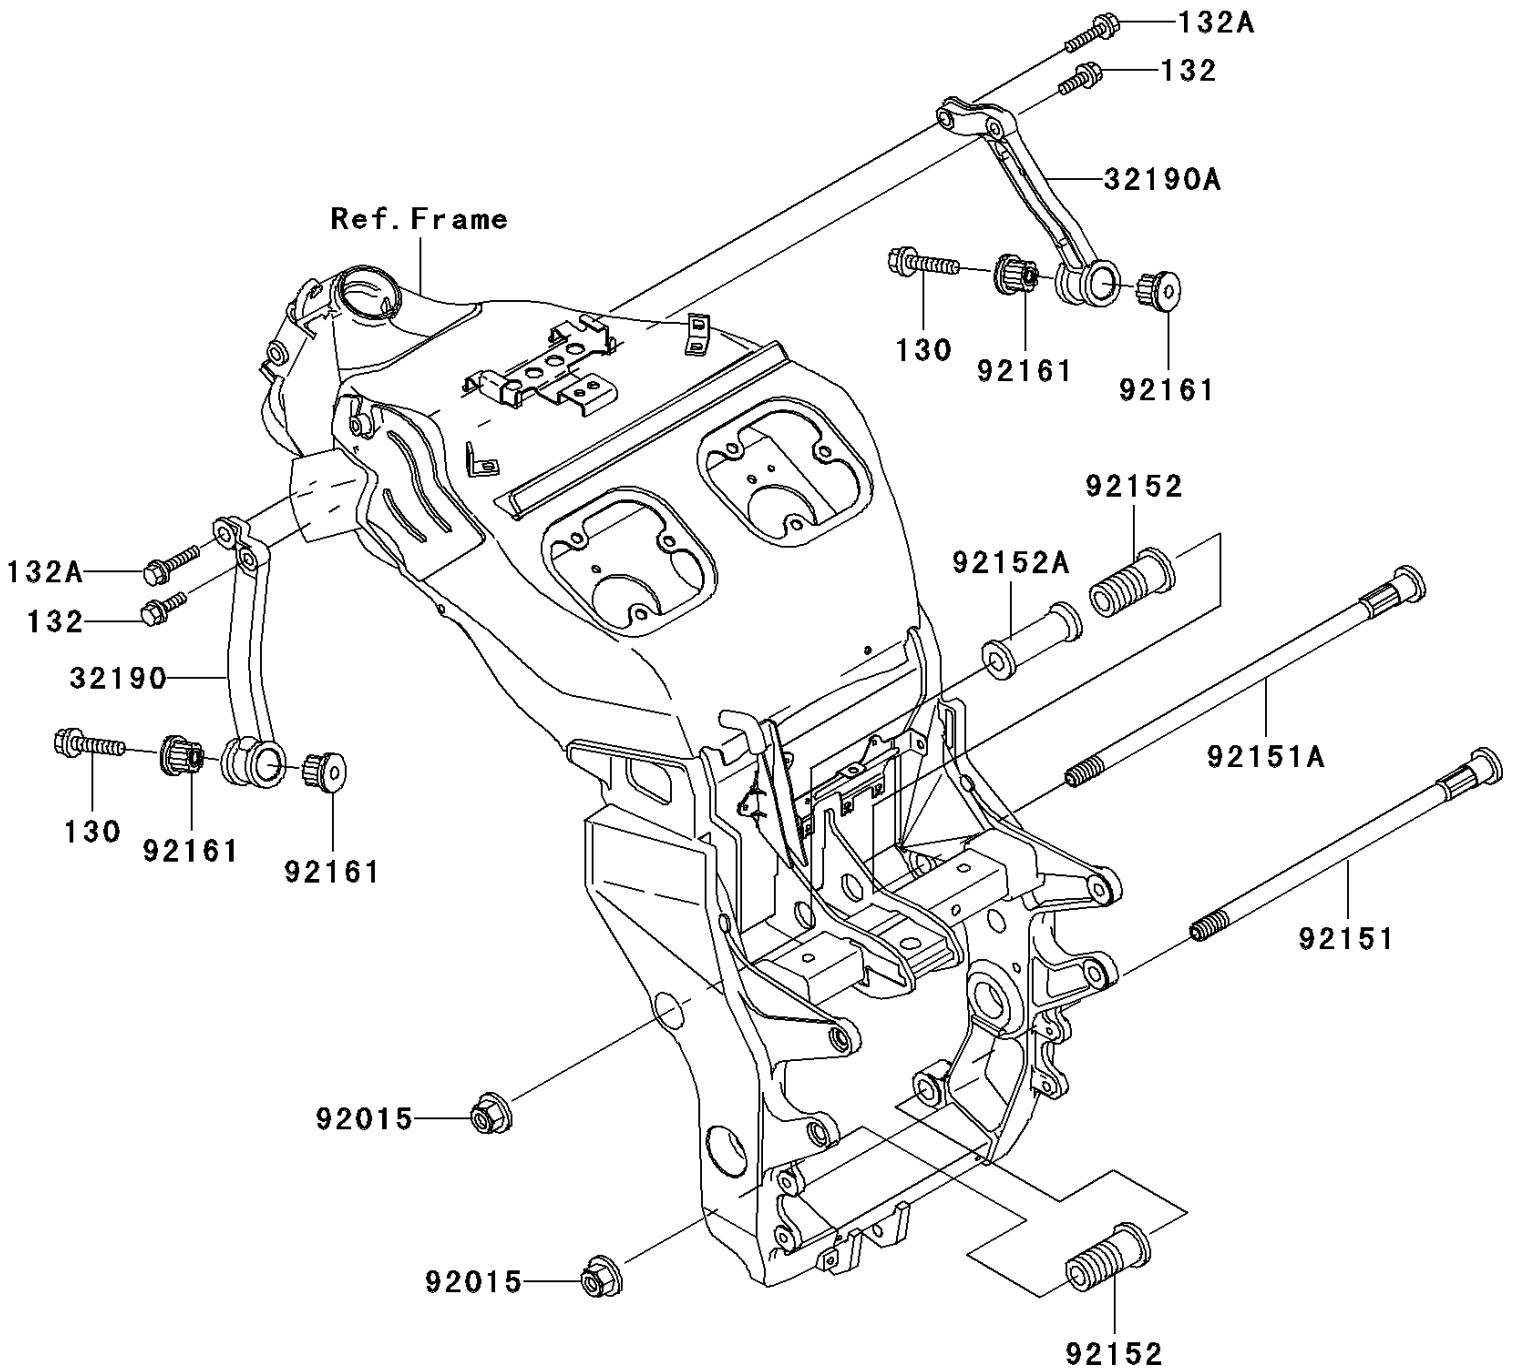

# 2001 Ninja® ZX™-12R PARTS DIAGRAM

Frame Fittings

F2131

## 2001 Ninja® ZX™-12R PARTS LIST

### Frame Fittings

ITEM NAME	PART NUMBER	QUANTITY
BOLT-FLANGED (Ref # 130)	130J1065	2
BOLT-FLANGED-SMALL (Ref # 132)	132J0830	2
BOLT-FLANGED-SMALL,8X50 (Ref # 132A)	132J0850	2
BRACKET-ENGINE,FR,LH,F.S.BLACK (Ref # 32190)	32190-1188-8F	1
BRACKET-ENGINE,FR,RH,F.S.BLACK (Ref # 32190A)	32190-1189-8F	1
NUT,FLANGED,12MM (Ref # 92015)	92015-1433	2
BOLT,12X268 (Ref # 92151)	92151-1558	1
BOLT,12X312 (Ref # 92151A)	92151-1559	1
COLLAR,L=51 (Ref # 92152)	92152-1185	2
COLLAR,L=65 (Ref # 92152A)	92152-1186	1
DAMPER,ENGINE MOUNT (Ref # 92161)	92161-1072	4