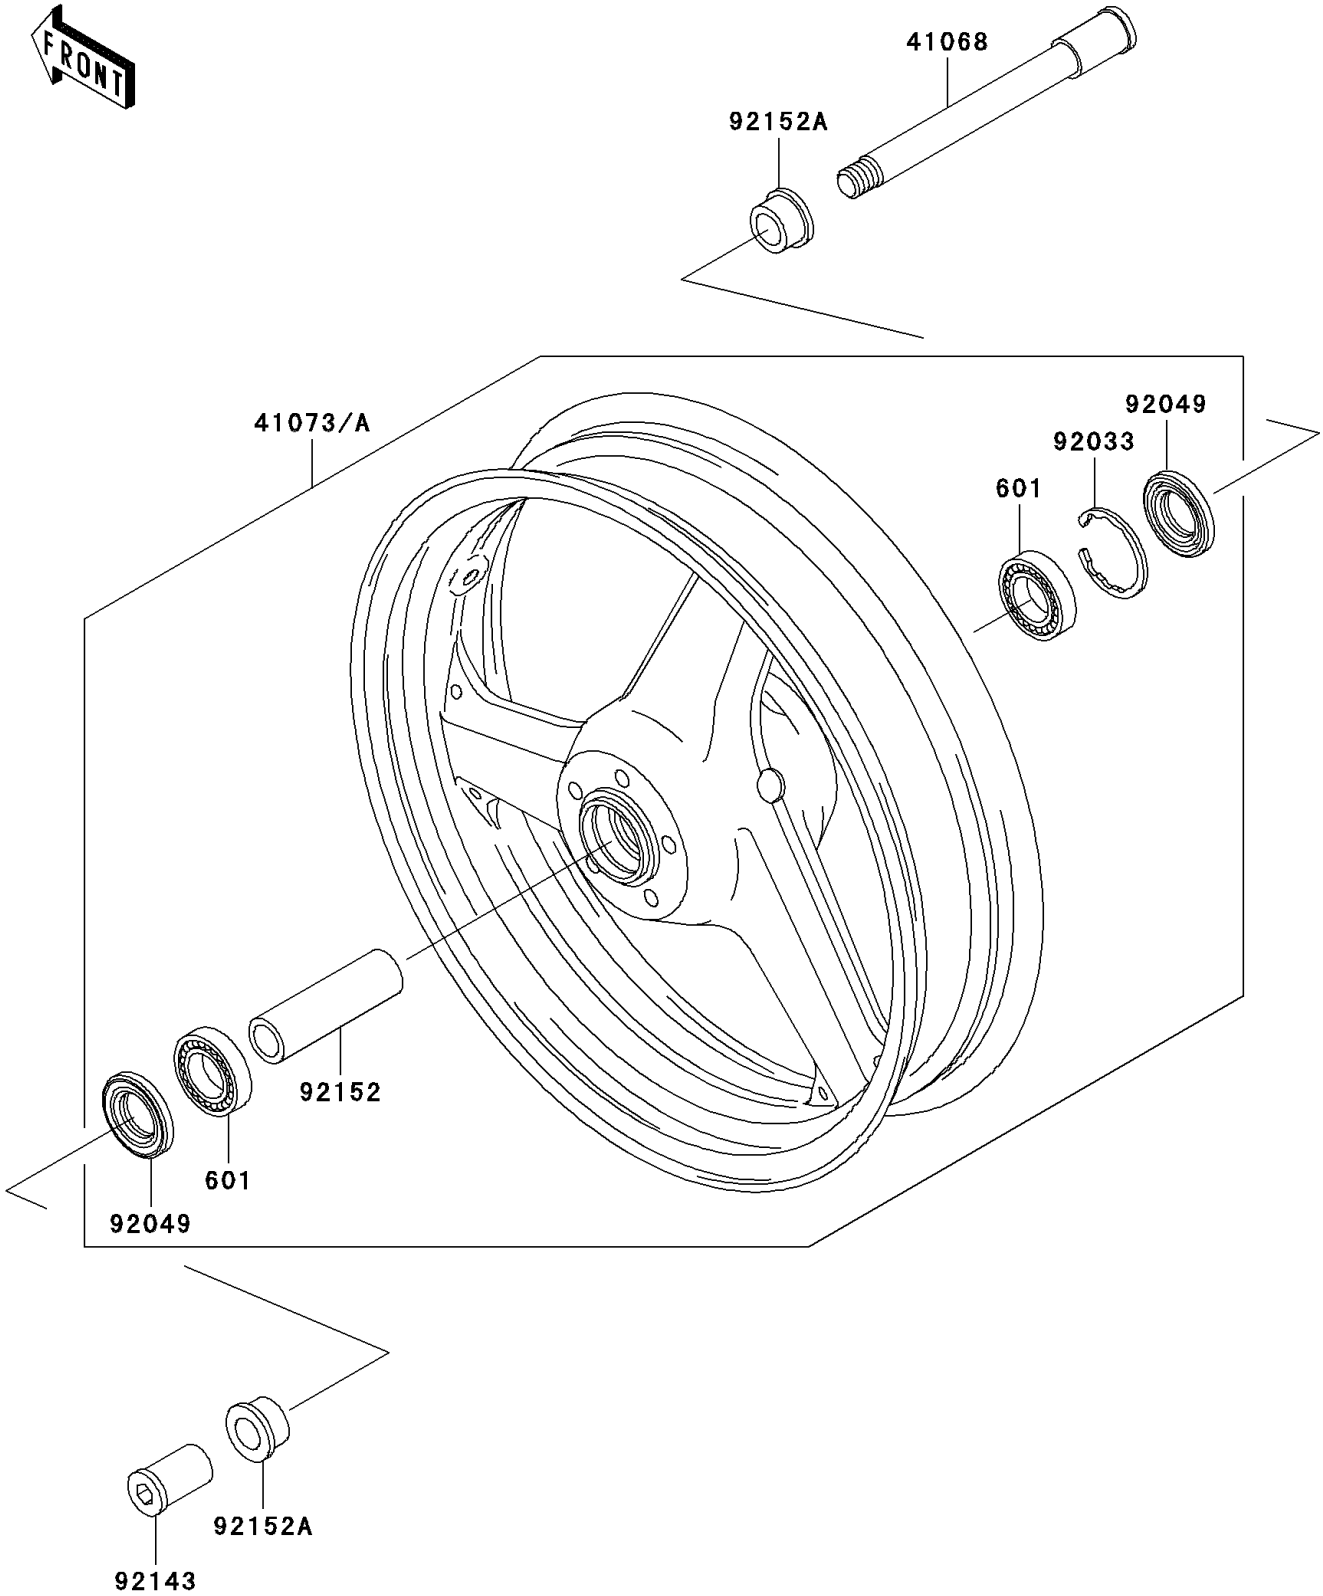

2001 Ninja® ZX™-12R PARTS DIAGRAM

Front Wheel

F2230

2001 Ninja® ZX™-12R PARTS LIST

Front Wheel

ITEM NAME	PART NUMBER	QUANTITY
BEARING-BALL,#6005UU (Ref # 601)	601B6005UU	2
AXLE,FR (Ref # 41068)	41068-1426	1
WHEEL-ASSY,FR,C.GRAY (Ref # 41073)	41073-1652-DH	1
RING-SNAP,47MM (Ref # 92033)	92033-1042	1
SEAL-OIL,BJN 32 47 5 (Ref # 92049)	92049-1377	2
COLLAR,FR AXLE,LH,L=44.5 (Ref # 92143)	92143-1478	1
COLLAR,FR HUB,L=98 (Ref # 92152)	92152-1079	1
COLLAR,FR AXLE,L=21.5 (Ref # 92152A)	92152-1251	2
WHEEL-ASSY,FR,M.L.BLUE (Ref # 41073A)	41073-1652-E7	1