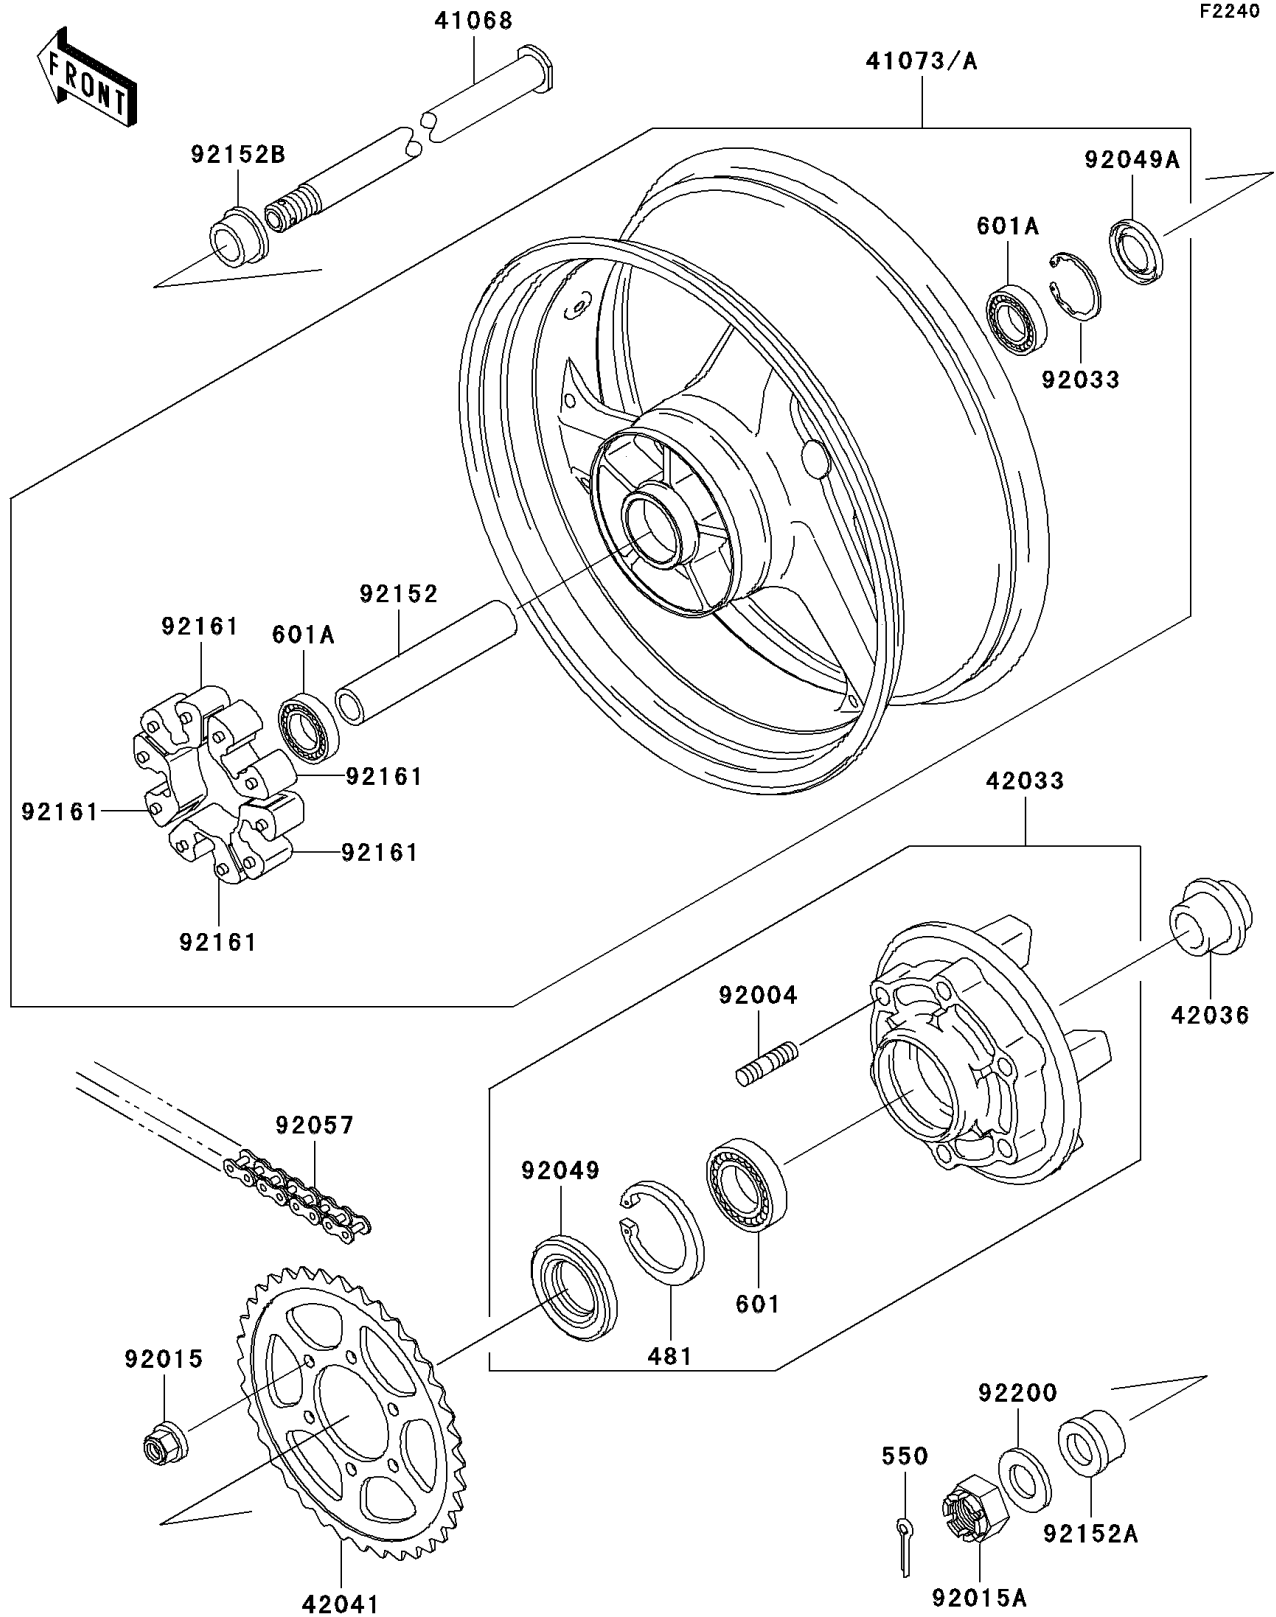

# 2001 Ninja® ZX™-12R PARTS DIAGRAM

Rear Wheel/Chain

## 2001 Ninja® ZX™-12R PARTS LIST

### Rear Wheel/Chain

ITEM NAME	PART NUMBER	QUANTITY
CIRCLIP (Ref # 481)	481J5500	1
PIN-COTTER,4.0X40 (Ref # 550)	550D4040	1
BEARING-BALL,#6006G (Ref # 601)	601B6006G	1
BEARING-BALL (Ref # 601A)	601B6205UU	2
AXLE,RR (Ref # 41068)	41068-1416	1
WHEEL-ASSY,RR,C.GRAY (Ref # 41073)	41073-1651-DH	1
COUPLING-ASSY,RR HUB (Ref # 42033)	42033-1203	1
SLEEVE,RR HUB,L=22 (Ref # 42036)	42036-1279	1
SPROCKET-HUB,46T (Ref # 42041)	42041-1523	1
STUD,10X19 (Ref # 92004)	92004-1275	6
NUT,FLANGED,10MM (Ref # 92015)	92015-1335	6
NUT,CASTLE,24MM (Ref # 92015A)	92015-1844	1
RING-SNAP,52MM (Ref # 92033)	92033-1043	1
SEAL-OIL,PJN40556 (Ref # 92049)	92049-1263	1
SEAL-OIL,RR HUB,L=159 (Ref # 92049A)	92049-1375	1
CHAIN,DRIVE,DID50ZVM3X116L (Ref # 92057)	92057-1477	1
COLLAR,RR HUB,L=152.5 (Ref # 92152)	92152-1080	1
COLLAR,RR AXLE,LH,L=16.5 (Ref # 92152A)	92152-1181	1
COLLAR,RR AXLE,RH,L=16 (Ref # 92152B)	92152-1246	1
DAMPER,SHOCK,RR HUB (Ref # 92161)	92161-1069	5
WASHER,25.5X38X3.2 (Ref # 92200)	92200-1479	1
WHEEL-ASSY,RR,M.L.BLUE (Ref # 41073A)	41073-1651-E7	1