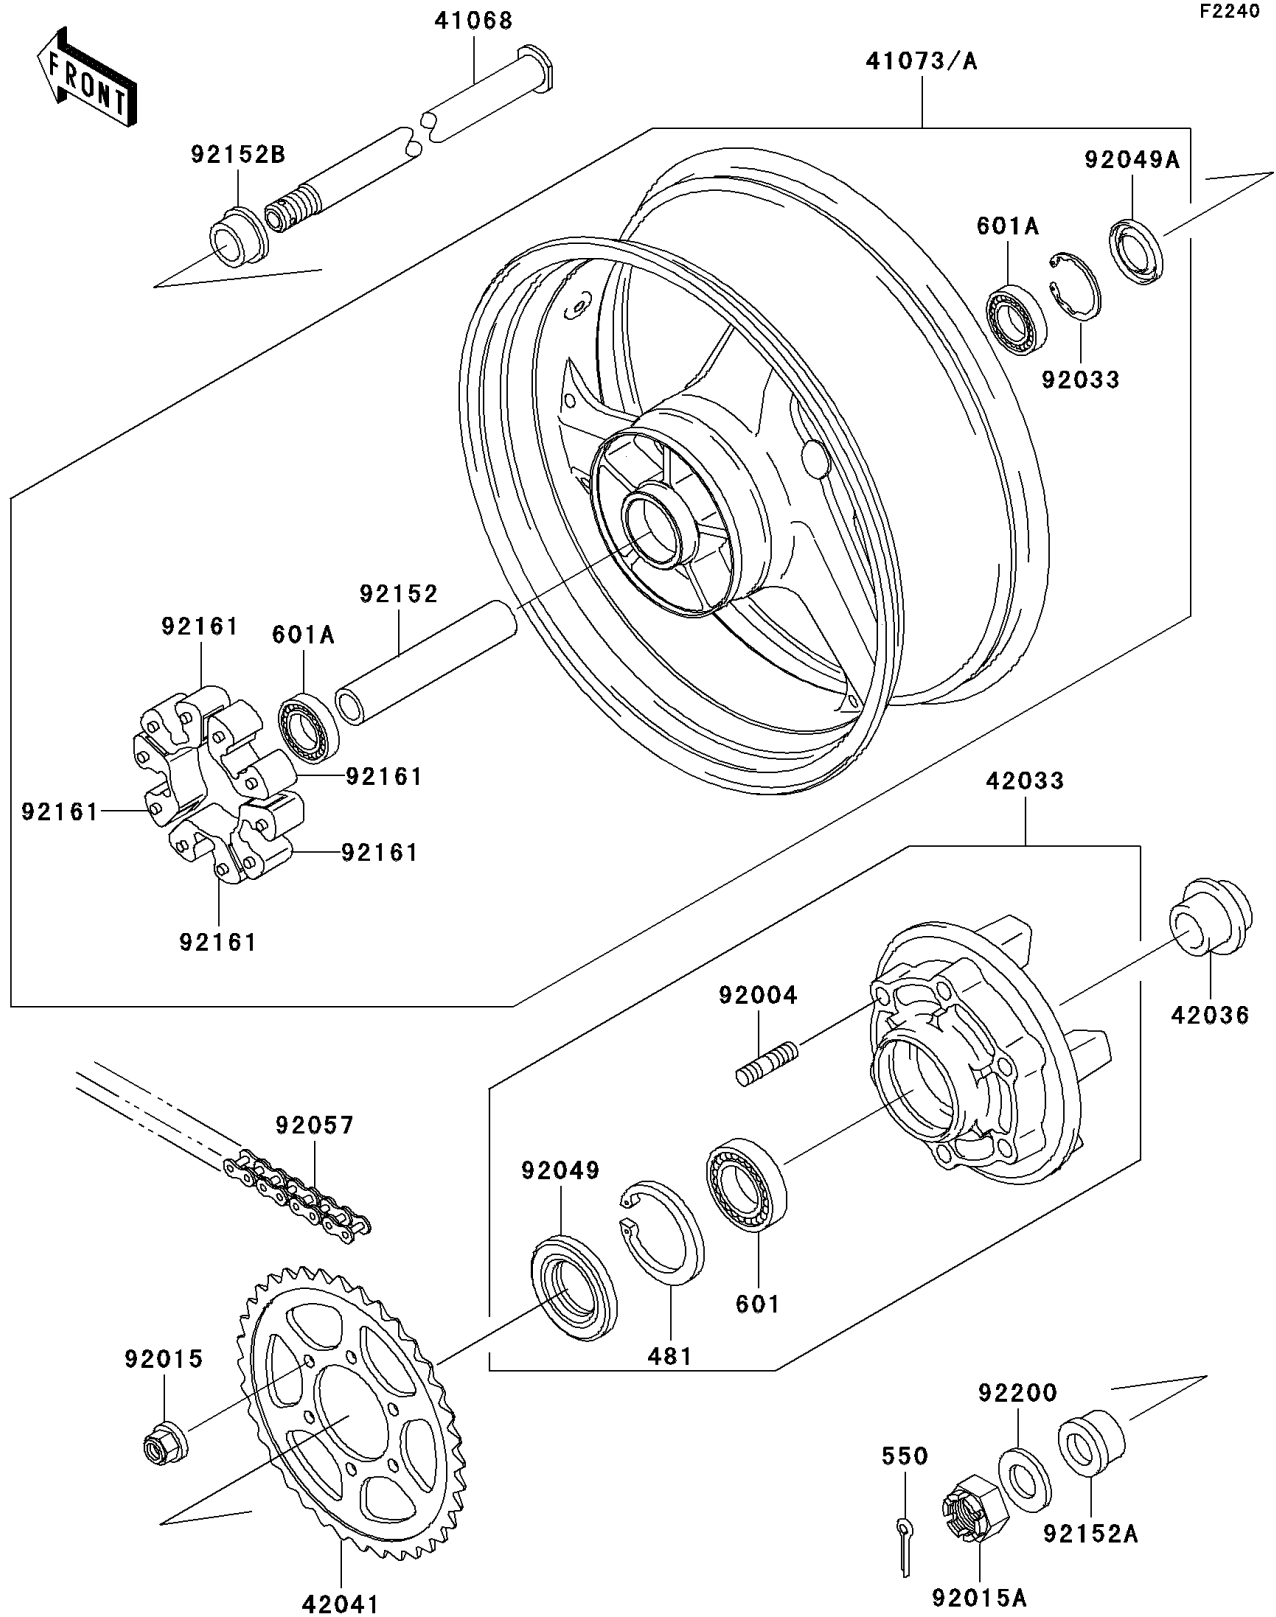

2001 Ninja® ZX™-12R PARTS DIAGRAM

Rear Wheel/Chain

2001 Ninja® ZX™-12R PARTS LIST

Rear Wheel/Chain

ITEM NAME	PART NUMBER	QUANTITY
CIRCLIP (Ref # 481)	481J5500	1
PIN-COTTER,4.0X40 (Ref # 550)	550D4040	1
BEARING-BALL,#6006G (Ref # 601)	601B6006G	1
BEARING-BALL (Ref # 601A)	601B6205UU	2
AXLE,RR (Ref # 41068)	41068-1416	1
WHEEL-ASSY,RR,C.GRAY (Ref # 41073)	41073-1651-DH	1
COUPLING-ASSY,RR HUB (Ref # 42033)	42033-1203	1
SLEEVE,RR HUB,L=22 (Ref # 42036)	42036-1279	1
SPROCKET-HUB,46T (Ref # 42041)	42041-1523	1
STUD,10X19 (Ref # 92004)	92004-1275	6
NUT,FLANGED,10MM (Ref # 92015)	92015-1335	6
NUT,CASTLE,24MM (Ref # 92015A)	92015-1844	1
RING-SNAP,52MM (Ref # 92033)	92033-1043	1
SEAL-OIL,PJN40556 (Ref # 92049)	92049-1263	1
SEAL-OIL,RR HUB,L=159 (Ref # 92049A)	92049-1375	1
CHAIN,DRIVE,DID50ZVM3X116L (Ref # 92057)	92057-1477	1
COLLAR,RR HUB,L=152.5 (Ref # 92152)	92152-1080	1
COLLAR,RR AXLE,LH,L=16.5 (Ref # 92152A)	92152-1181	1
COLLAR,RR AXLE,RH,L=16 (Ref # 92152B)	92152-1246	1
DAMPER,SHOCK,RR HUB (Ref # 92161)	92161-1069	5
WASHER,25.5X38X3.2 (Ref # 92200)	92200-1479	1
WHEEL-ASSY,RR,M.L.BLUE (Ref # 41073A)	41073-1651-E7	1