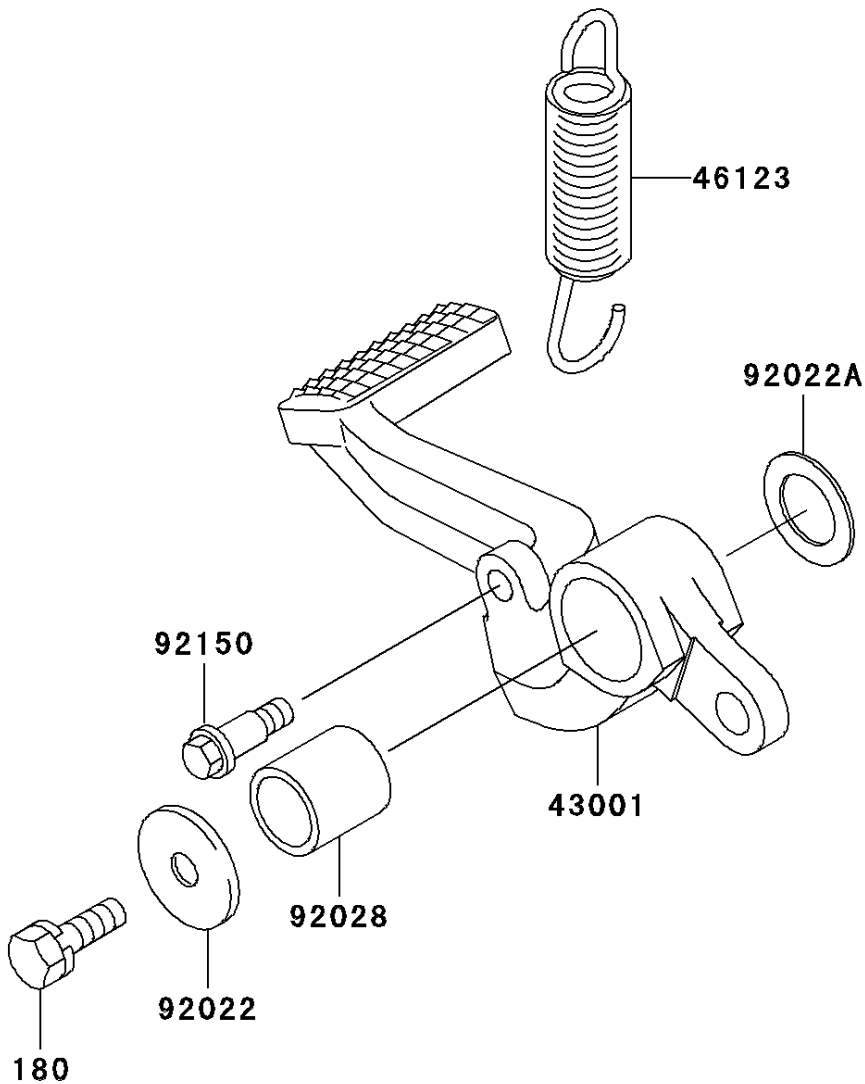

2001 Ninja® ZX™-12R PARTS DIAGRAM

Brake Pedal/Torque Link

F2260

2001 Ninja® ZX™-12R PARTS LIST

Brake Pedal/Torque Link

ITEM NAME	PART NUMBER	QUANTITY
BOLT-UPSET-WS (Ref # 180)	180H0614	1
LEVER-BRAKE,PEDAL (Ref # 43001)	43001-1421	1
SPRING-COMP,BRAKE PEDAL RETURN (Ref # 46123)	46123-1058	1
WASHER,7X28X1.6 (Ref # 92022)	92022-1282	1
WASHER,15.3X24X1 (Ref # 92022A)	92022-326	1
BUSHING,BRAKE PEDAL (Ref # 92028)	92028-1282	1
BOLT,6MM (Ref # 92150)	92150-1113	1