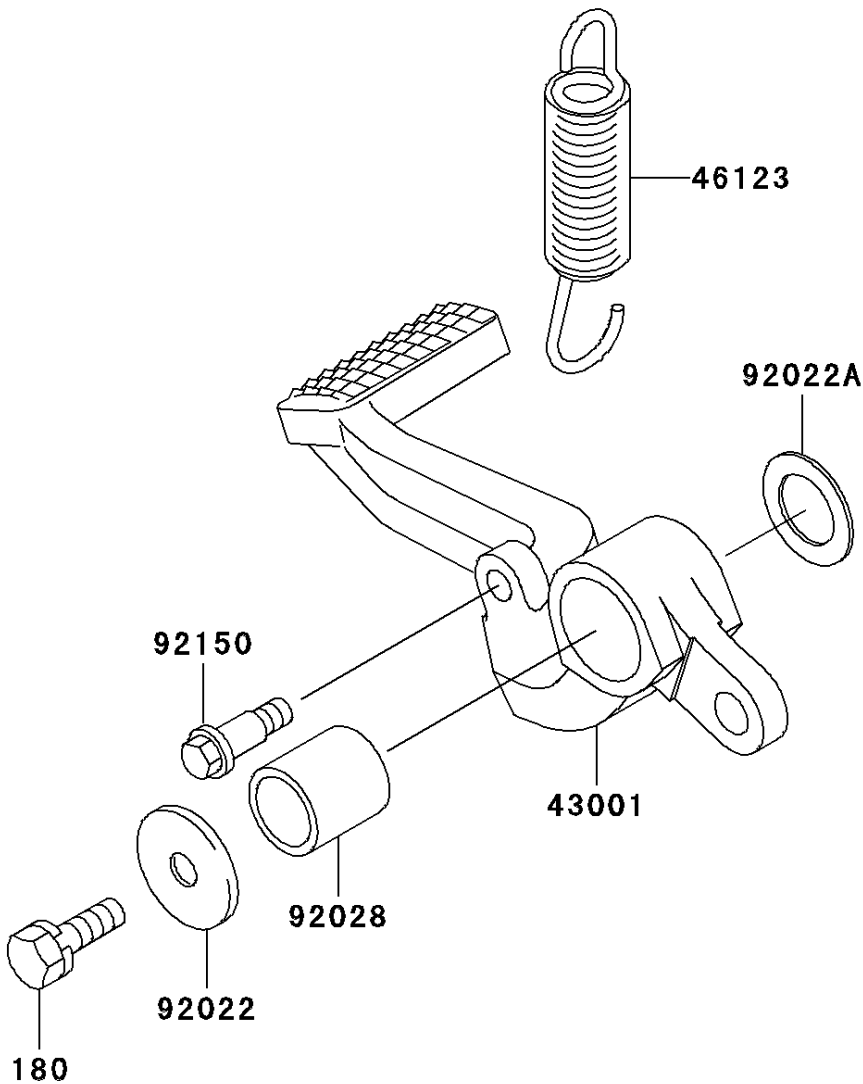

# 2001 Ninja<sup>®</sup> ZX<sup>™</sup>-12R PARTS DIAGRAM

Brake Pedal/Torque Link

F2260

## 2001 Ninja® ZX™-12R PARTS LIST

### Brake Pedal/Torque Link

ITEM NAME	PART NUMBER	QUANTITY
BOLT-UPSET-WS (Ref # 180)	180H0614	1
LEVER-BRAKE,PEDAL (Ref # 43001)	43001-1421	1
SPRING-COMP,BRAKE PEDAL RETURN (Ref # 46123)	46123-1058	1
WASHER,7X28X1.6 (Ref # 92022)	92022-1282	1
WASHER,15.3X24X1 (Ref # 92022A)	92022-326	1
BUSHING,BRAKE PEDAL (Ref # 92028)	92028-1282	1
BOLT,6MM (Ref # 92150)	92150-1113	1