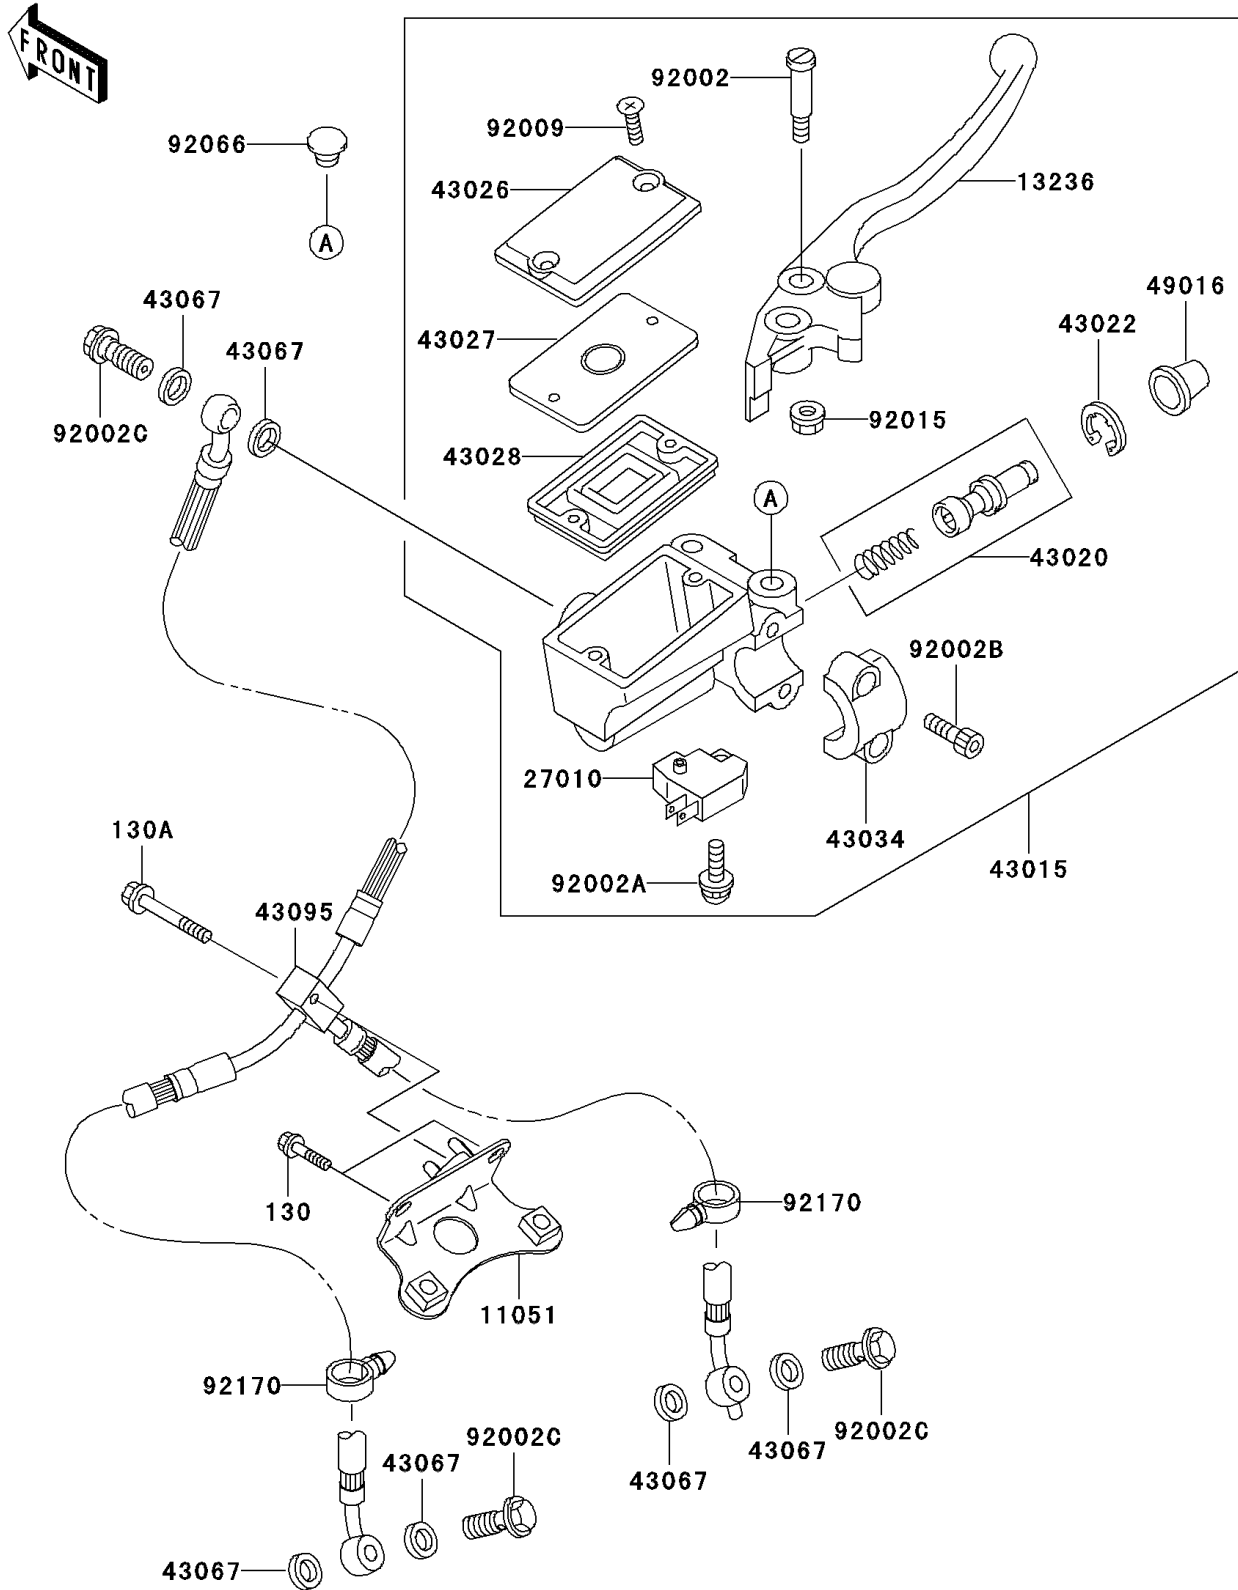

# 2001 Ninja® ZX™-12R PARTS DIAGRAM

Front Master Cylinder

F2291

## 2001 Ninja® ZX™-12R PARTS LIST

### Front Master Cylinder

ITEM NAME	PART NUMBER	QUANTITY
BOLT-FLANGED (Ref # 130)	130J0612	2
BOLT-FLANGED,6X25 (Ref # 130A)	130J0625	1
BRACKET,3WAY JOINT (Ref # 11051)	11051-1479	1
LEVER-COMP,FRONT BRAKE (Ref # 13236)	13236-1337	1
SWITCH,BRAKE (Ref # 27010)	27010-1170	1
CYLINDER-ASSY-MASTER,FR (Ref # 43015)	43015-1648	1
PISTON-COMP-BRAKE,FR (Ref # 43020)	43020-1054	1
STOPPER-BRAKE,PISTON (Ref # 43022)	43022-1010	1
CAP-BRAKE (Ref # 43026)	43026-1076	1
PLATE-DIAPHRAGM (Ref # 43027)	43027-1055	1
DIAPHRAGM,MASTER CYLINDER (Ref # 43028)	43028-1058	1
HOLDER-BRAKE,MASTER CYLINDER (Ref # 43034)	43034-1053	1
WASHER,10.5X15X1.5 (Ref # 43067)	43067-001	6
HOSE-BRAKE,FR (Ref # 43095)	43095-1160	1
COVER-SEAL,MASTER CYLINDER (Ref # 49016)	49016-1044	1
BOLT,LEVER SET,BLACK (Ref # 92002)	92002-1322	1
BOLT,SCREW,4X12 (Ref # 92002A)	92002-1323	1
BOLT,SOCKET,6X20,BLACK (Ref # 92002B)	92002-1324	2
BOLT,OIL,L=23 (Ref # 92002C)	92002-1888	3
SCREW,4MM (Ref # 92009)	92009-1458	2
NUT,FLANGED,6MM,BLACK (Ref # 92015)	92015-1233	1
PLUG,9.5X8,POLYETHYLENE (Ref # 92066)	92066-1077	1
CLAMP (Ref # 92170)	92170-1067	2