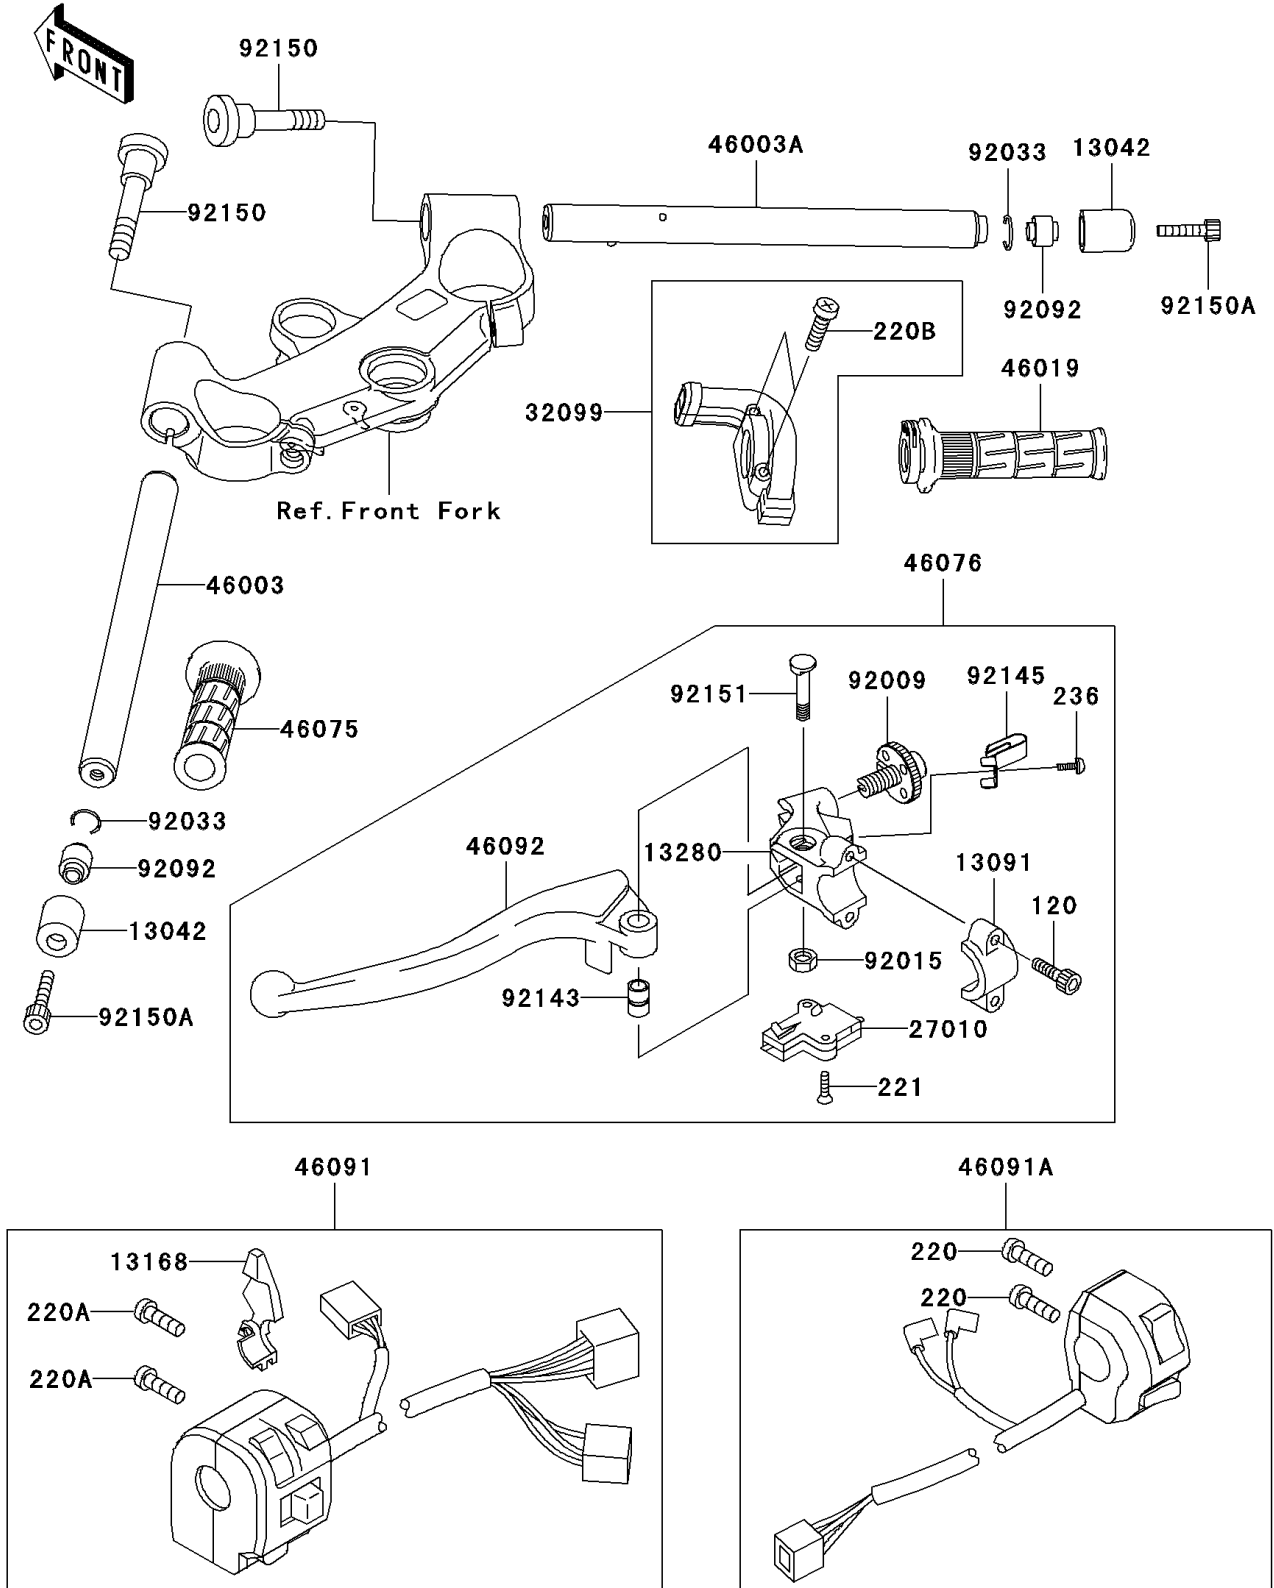

2001 Ninja® ZX™-12R PARTS DIAGRAM

Handlebar

F2310

2001 Ninja® ZX™-12R PARTS LIST

Handlebar

ITEM NAME	PART NUMBER	QUANTITY
BOLT-SOCKET,6X20 (Ref # 120)	120S0620	2
SCREW-PAN-CROS (Ref # 220)	220C0522	2
SCREW-PAN-CROS (Ref # 220A)	220C0525	2
SCREW-PAN-CROS (Ref # 220B)	220C0535	2
SCREW-CSK-CROS (Ref # 221)	221C0316	2
SCREW-PAN-WSP-CROS,4X10 (Ref # 236)	236C0410	1
WEIGHT,HANDLE (Ref # 13042)	13042-1006	2
HOLDER,CLUTCH LEVER (Ref # 13091)	13091-1624	1
LEVER,CHOKE (Ref # 13168)	13168-1516	1
HOLDER,CLUTCH LEVER (Ref # 13280)	13280-1160	1
SWITCH,CLUTCH,BLACK (Ref # 27010)	27010-1094	1
CASE,THROTTLE CABLE (Ref # 32099)	32099-1193	1
HANDLE,LH (Ref # 46003)	46003-1523	1
HANDLE,RH (Ref # 46003A)	46003-1550	1
GRIP-ASSY,THROTTLE (Ref # 46019)	46019-1095	1
GRIP,LH (Ref # 46075)	46075-1144	1
LEVER-ASSY-GRIP,CLUTCH (Ref # 46076)	46076-1234	1
HOUSING-ASSY-CONTROL,LH (Ref # 46091)	46091-1716	1
HOUSING-ASSY-CONTROL,RH (Ref # 46091A)	46091-1809	1
LEVER-GRIP,CLUTCH (Ref # 46092)	46092-1214	1
SCREW (Ref # 92009)	92009-1910	1
NUT,LOCK,6MM,BLACK (Ref # 92015)	92015-1191	1
RING-SNAP,OD=22.2 (Ref # 92033)	92033-1102	2
BUSHING-RUBBER,HANDLE (Ref # 92092)	92092-1018	2
COLLAR (Ref # 92143)	92143-1351	1
SPRING (Ref # 92145)	92145-1286	1
BOLT,SOCKET,10X37 (Ref # 92150)	92150-1469	2
BOLT,SOCKET,8X30 (Ref # 92150A)	92150-1604	2
BOLT (Ref # 92151)	92151-1523	1