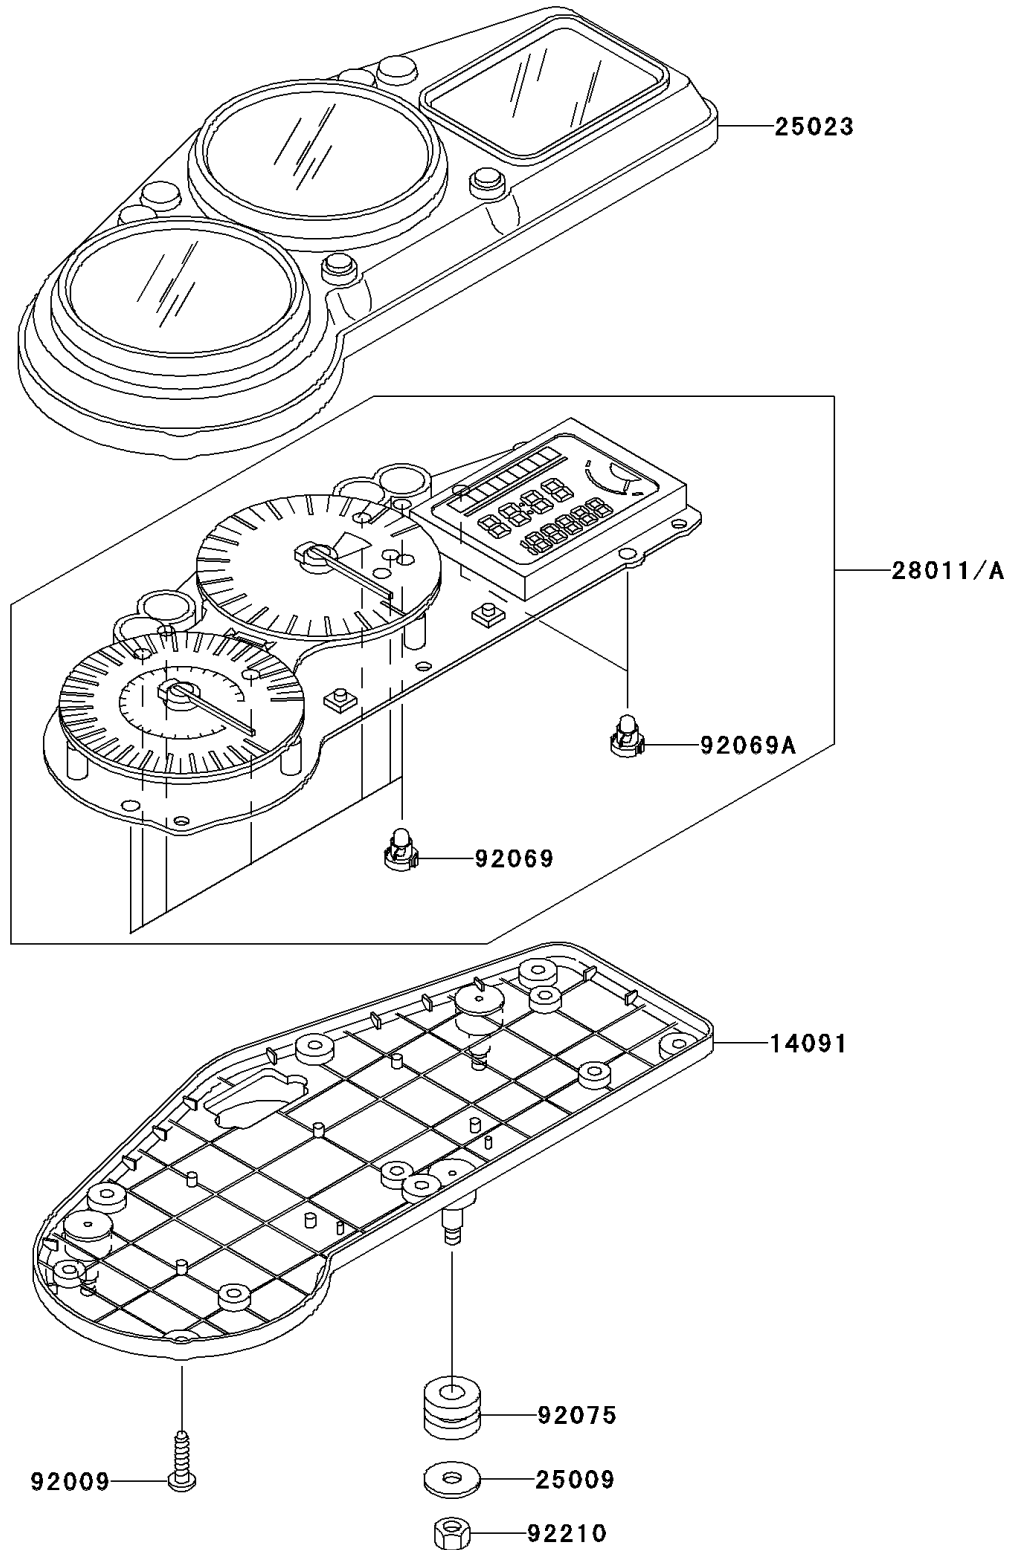

2001 Ninja® ZX™-12R PARTS DIAGRAM

Meter(s)

F2530

2001 Ninja® ZX™-12R PARTS LIST

Meter(s)

ITEM NAME	PART NUMBER	QUANTITY
COVER,METER HOUSING (Ref # 14091)	14091-1147	1
WASHER,5.2X16X1.2 (Ref # 25009)	25009-004	3
COVER-METER CASE,UPP (Ref # 25023)	25023-1252	1
SCREW,4X16,BLACK (Ref # 92009)	92009-1158	6
BULB,T3.4,12V1.1W (Ref # 92069)	92069-1110	7
BULB,T3,12V0.7W (Ref # 92069A)	92069-1113	2
DAMPER,METER BRACKET (Ref # 92075)	92075-1435	3
NUT,5MM (Ref # 92210)	92210-1124	3
METER,SPEED&TACHO,MPH (Ref # 28011)	28011-1222	1
METER,SPEED&TACHO,KPH (Ref # 28011A)	28011-1223	1