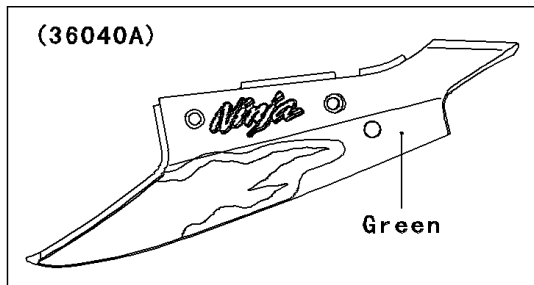

2001 Ninja® ZX™-12R PARTS DIAGRAM

Side Covers/Chain Cover

F2610

W0D

WD

(CN)

WD

2001 Ninja® ZX™-12R PARTS LIST

Side Covers/Chain Cover

ITEM NAME	PART NUMBER	QUANTITY
CASE-CHAIN (Ref # 36014)	36014-1237	1
COVER-TAIL,M.P.SILVER (Ref # 36040)	36040-1053-GU	1
COVER-TAIL,C.L.GREEN (Ref # 36040A)	36040-5014-8N	1
SCREW,6X10 (Ref # 92009)	92009-1661	3
RIVET (Ref # 92039)	92039-1227	2
DAMPER (Ref # 92075)	92075-1011	2
DAMPER (Ref # 92075A)	92075-1634	4
BOLT (Ref # 92151)	92151-1552	4
COVER-TAIL,C.L.BLUE (Ref # 36040B)	36040-5015-E1	1