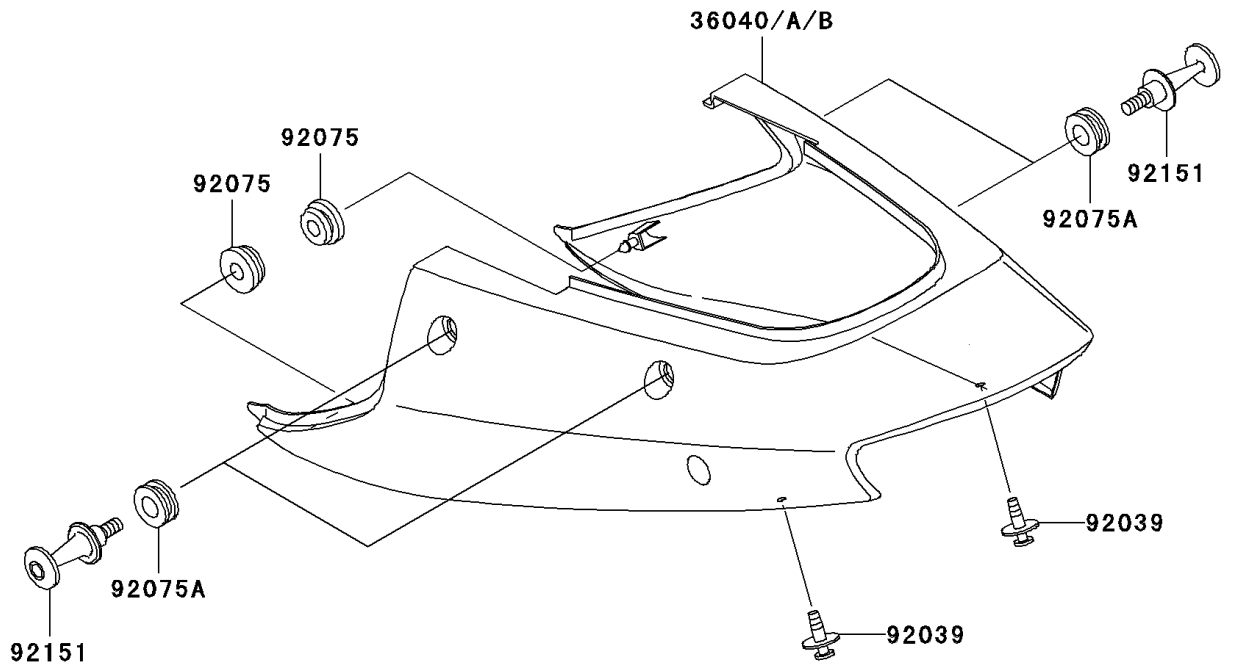

2001 Ninja® ZX™-12R PARTS DIAGRAM

Side Covers/Chain Cover

F2610

W0D

WD

(CN)

WD

2001 Ninja® ZX™-12R PARTS LIST

Side Covers/Chain Cover

ITEM NAME	PART NUMBER	QUANTITY
CASE-CHAIN (Ref # 36014)	36014-1237	1
COVER-TAIL,M.P.SILVER (Ref # 36040)	36040-1053-GU	1
COVER-TAIL,C.L.GREEN (Ref # 36040A)	36040-5014-8N	1
SCREW,6X10 (Ref # 92009)	92009-1661	3
RIVET (Ref # 92039)	92039-1227	2
DAMPER (Ref # 92075)	92075-1011	2
DAMPER (Ref # 92075A)	92075-1634	4
BOLT (Ref # 92151)	92151-1552	4
COVER-TAIL,C.L.BLUE (Ref # 36040B)	36040-5015-E1	1