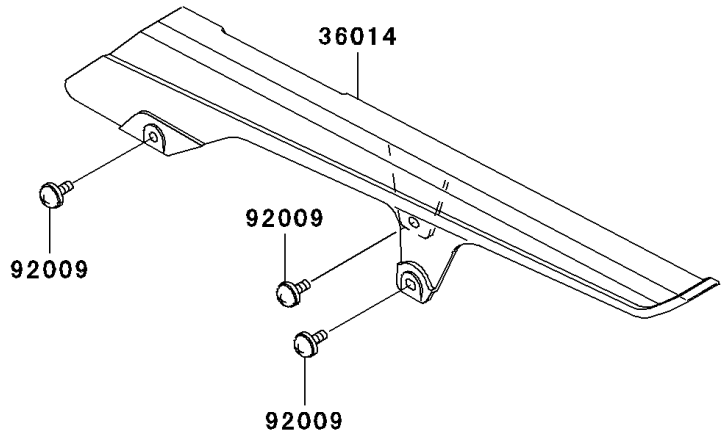

2001 Ninja® ZX™-12R PARTS DIAGRAM

Side Covers/Chain Cover

F2610

W0D

WD

(CN)

WD

2001 Ninja® ZX™-12R PARTS LIST

Side Covers/Chain Cover

ITEM NAME	PART NUMBER	QUANTITY
CASE-CHAIN (Ref # 36014)	36014-1237	1
COVER-TAIL,M.P.SILVER (Ref # 36040)	36040-1053-GU	1
COVER-TAIL,C.L.GREEN (Ref # 36040A)	36040-5014-8N	1
SCREW,6X10 (Ref # 92009)	92009-1661	3
RIVET (Ref # 92039)	92039-1227	2
DAMPER (Ref # 92075)	92075-1011	2
DAMPER (Ref # 92075A)	92075-1634	4
BOLT (Ref # 92151)	92151-1552	4
COVER-TAIL,C.L.BLUE (Ref # 36040B)	36040-5015-E1	1