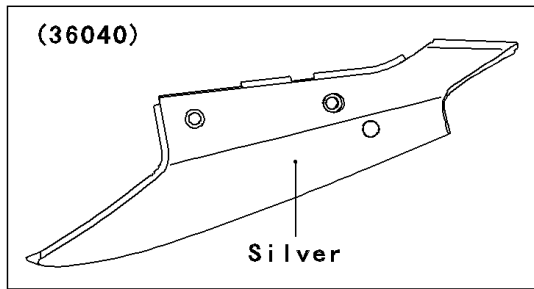

2001 Ninja® ZX™-12R PARTS DIAGRAM

Side Covers/Chain Cover

F2610

W0D

WD

(CN)

WD

2001 Ninja® ZX™-12R PARTS LIST

Side Covers/Chain Cover

ITEM NAME	PART NUMBER	QUANTITY
CASE-CHAIN (Ref # 36014)	36014-1237	1
COVER-TAIL,M.P.SILVER (Ref # 36040)	36040-1053-GU	1
COVER-TAIL,C.L.GREEN (Ref # 36040A)	36040-5014-8N	1
SCREW,6X10 (Ref # 92009)	92009-1661	3
RIVET (Ref # 92039)	92039-1227	2
DAMPER (Ref # 92075)	92075-1011	2
DAMPER (Ref # 92075A)	92075-1634	4
BOLT (Ref # 92151)	92151-1552	4
COVER-TAIL,C.L.BLUE (Ref # 36040B)	36040-5015-E1	1