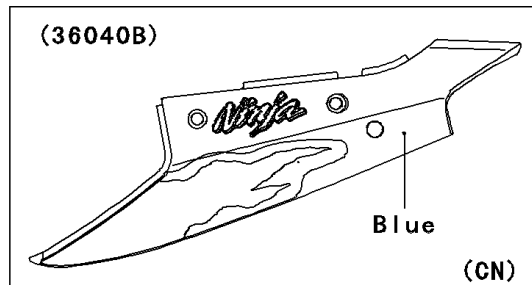

2001 Ninja® ZX™-12R PARTS DIAGRAM

Side Covers/Chain Cover

F2610

W0D

WD

(CN)

WD

2001 Ninja® ZX™-12R PARTS LIST

Side Covers/Chain Cover

ITEM NAME	PART NUMBER	QUANTITY
CASE-CHAIN (Ref # 36014)	36014-1237	1
COVER-TAIL,M.P.SILVER (Ref # 36040)	36040-1053-GU	1
COVER-TAIL,C.L.GREEN (Ref # 36040A)	36040-5014-8N	1
SCREW,6X10 (Ref # 92009)	92009-1661	3
RIVET (Ref # 92039)	92039-1227	2
DAMPER (Ref # 92075)	92075-1011	2
DAMPER (Ref # 92075A)	92075-1634	4
BOLT (Ref # 92151)	92151-1552	4
COVER-TAIL,C.L.BLUE (Ref # 36040B)	36040-5015-E1	1